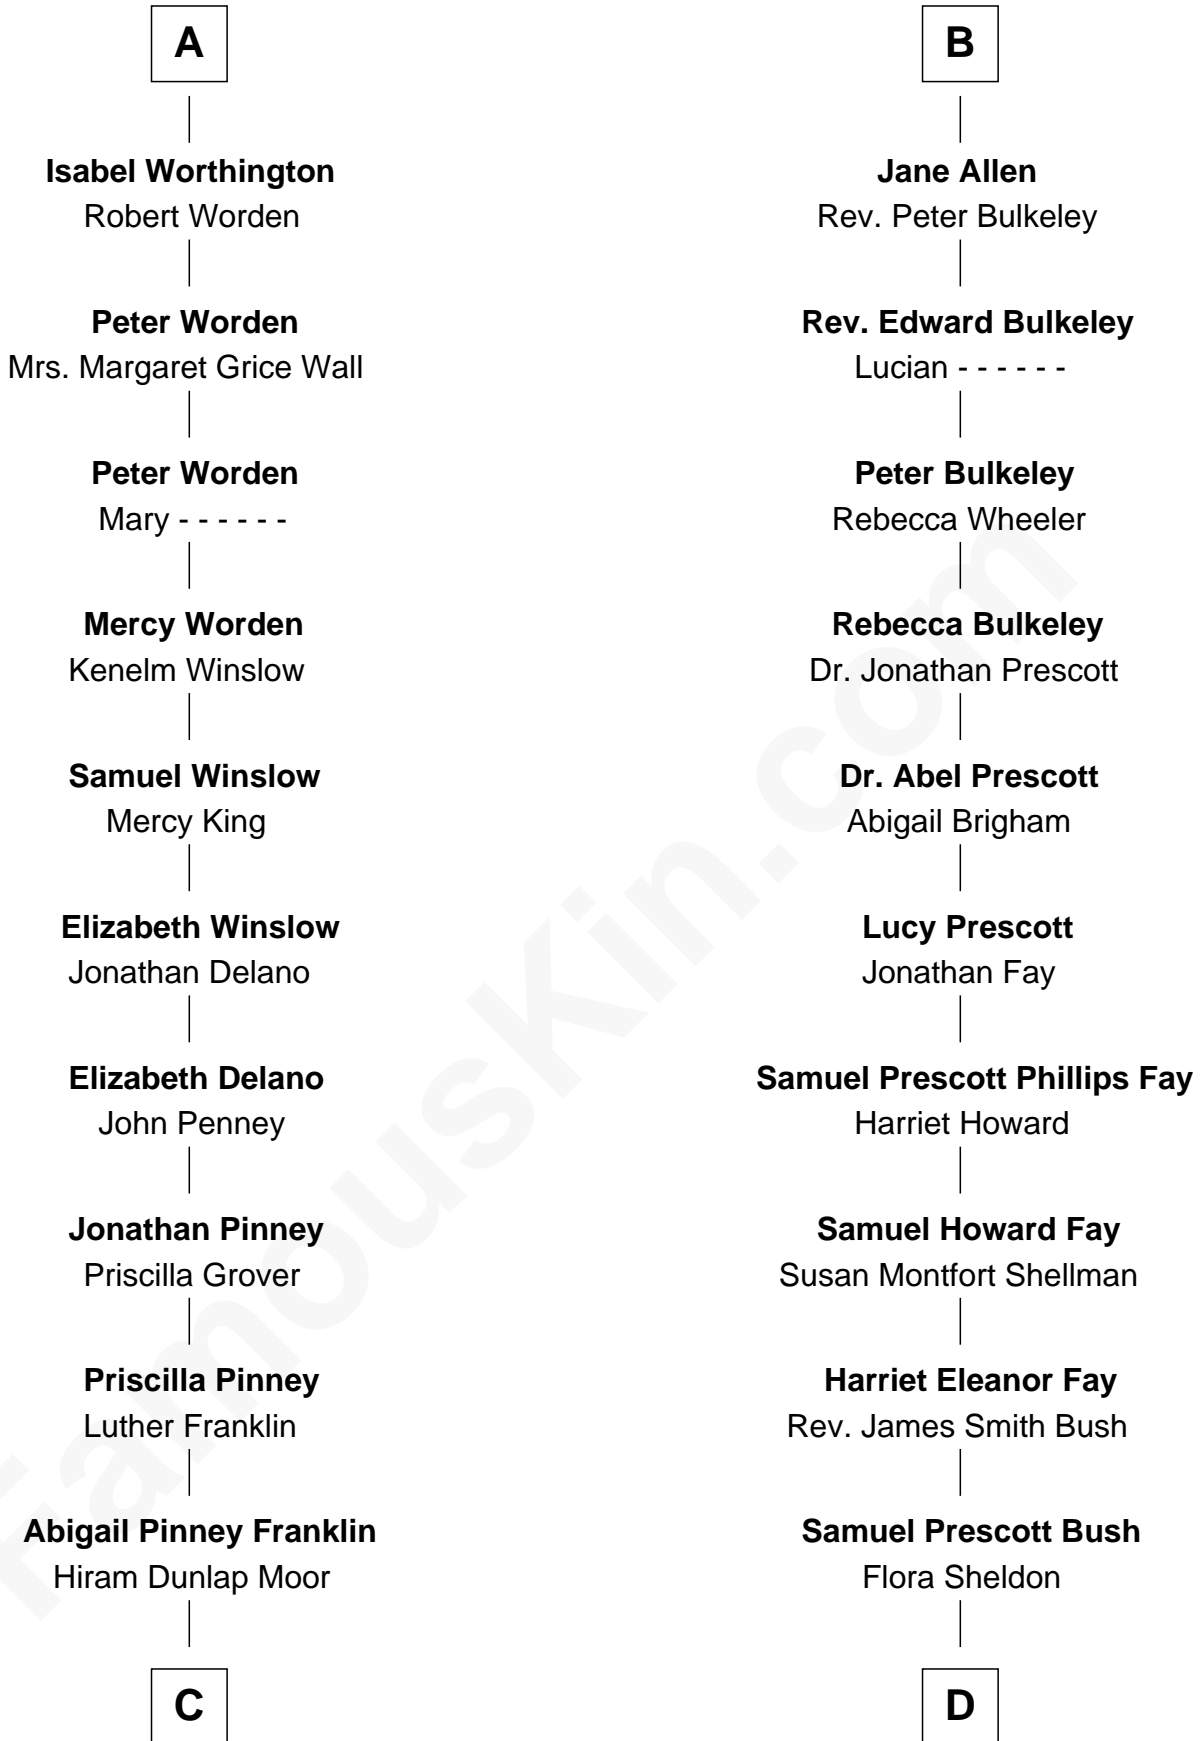

# FamousKin.com Relationship Chart of

**Calvin Coolidge**  
30th U.S. President

18th cousin 1 time removed of

**George W. Bush**  
43rd U.S. President

**C**

**Victoria Josephine Moor**  
Col. John Calvin Coolidge

**Calvin Coolidge**  
*30th U.S. President*

**D**

**Prescott Sheldon Bush**  
Dorothy Wear Walker

**George Herbert Walker Bush**  
Barbara Pierce

**George W. Bush**  
*43rd U.S. President*

FamousKin.com