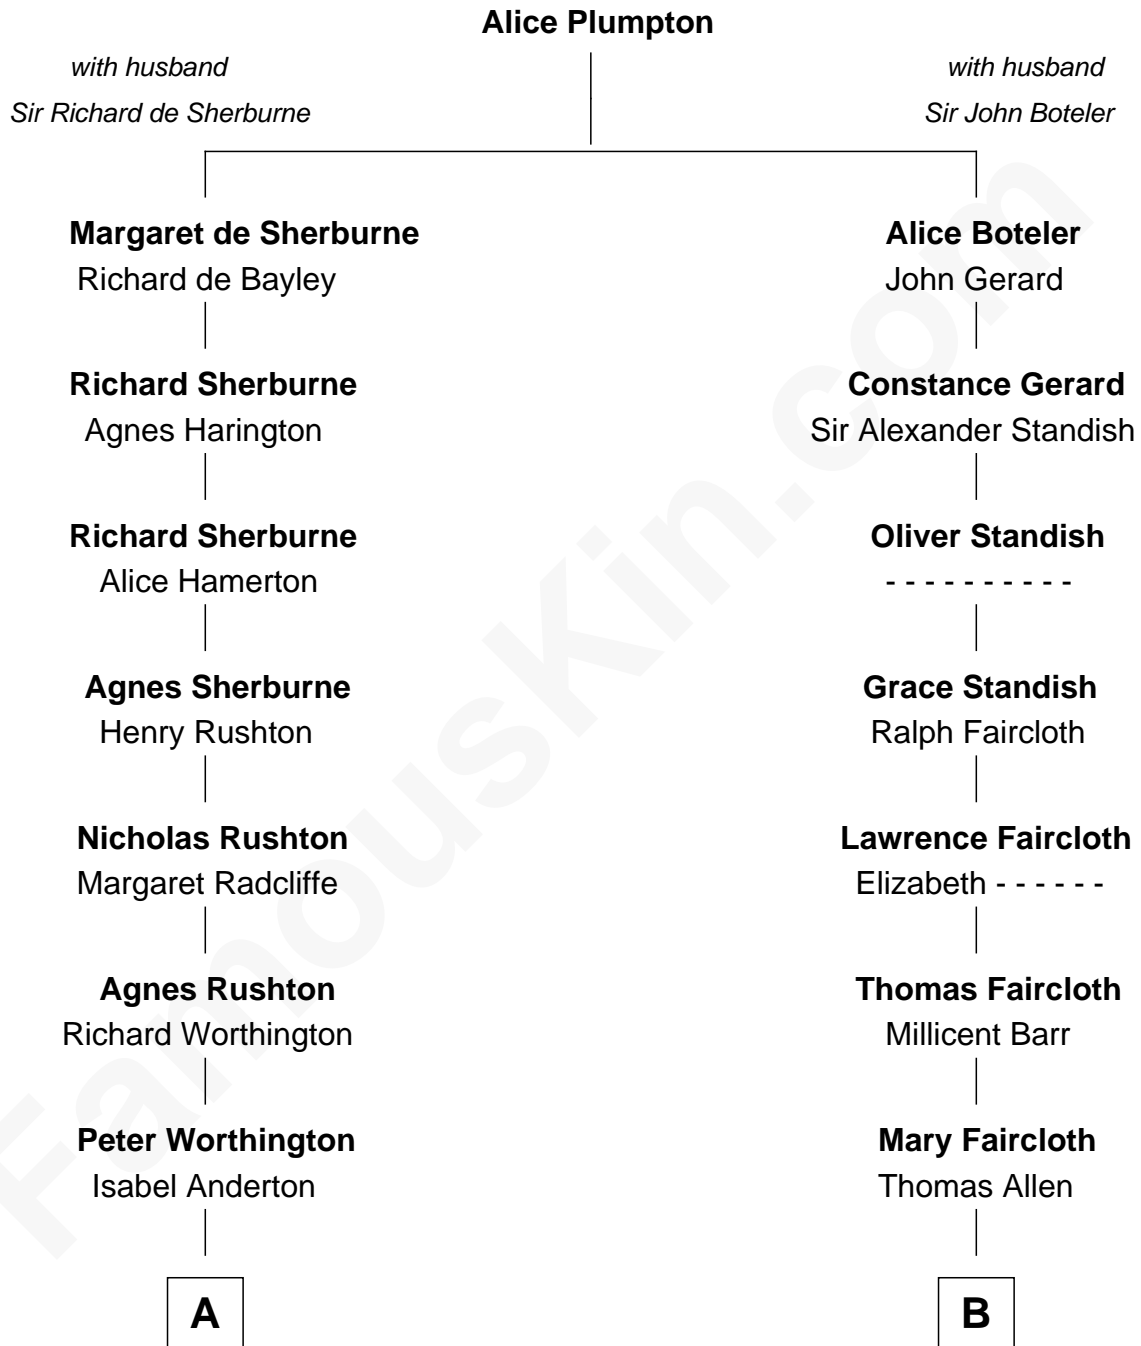

# FamousKin.com Relationship Chart of

**Calvin Coolidge**  
30th U.S. President

18th cousin 1 time removed of

**George W. Bush**  
43rd U.S. President

**C**

**Victoria Josephine Moor**  
Col. John Calvin Coolidge

**Calvin Coolidge**  
*30th U.S. President*

**D**

**Prescott Sheldon Bush**  
Dorothy Wear Walker

**George Herbert Walker Bush**  
Barbara Pierce

**George W. Bush**  
*43rd U.S. President*

FamousKin.com