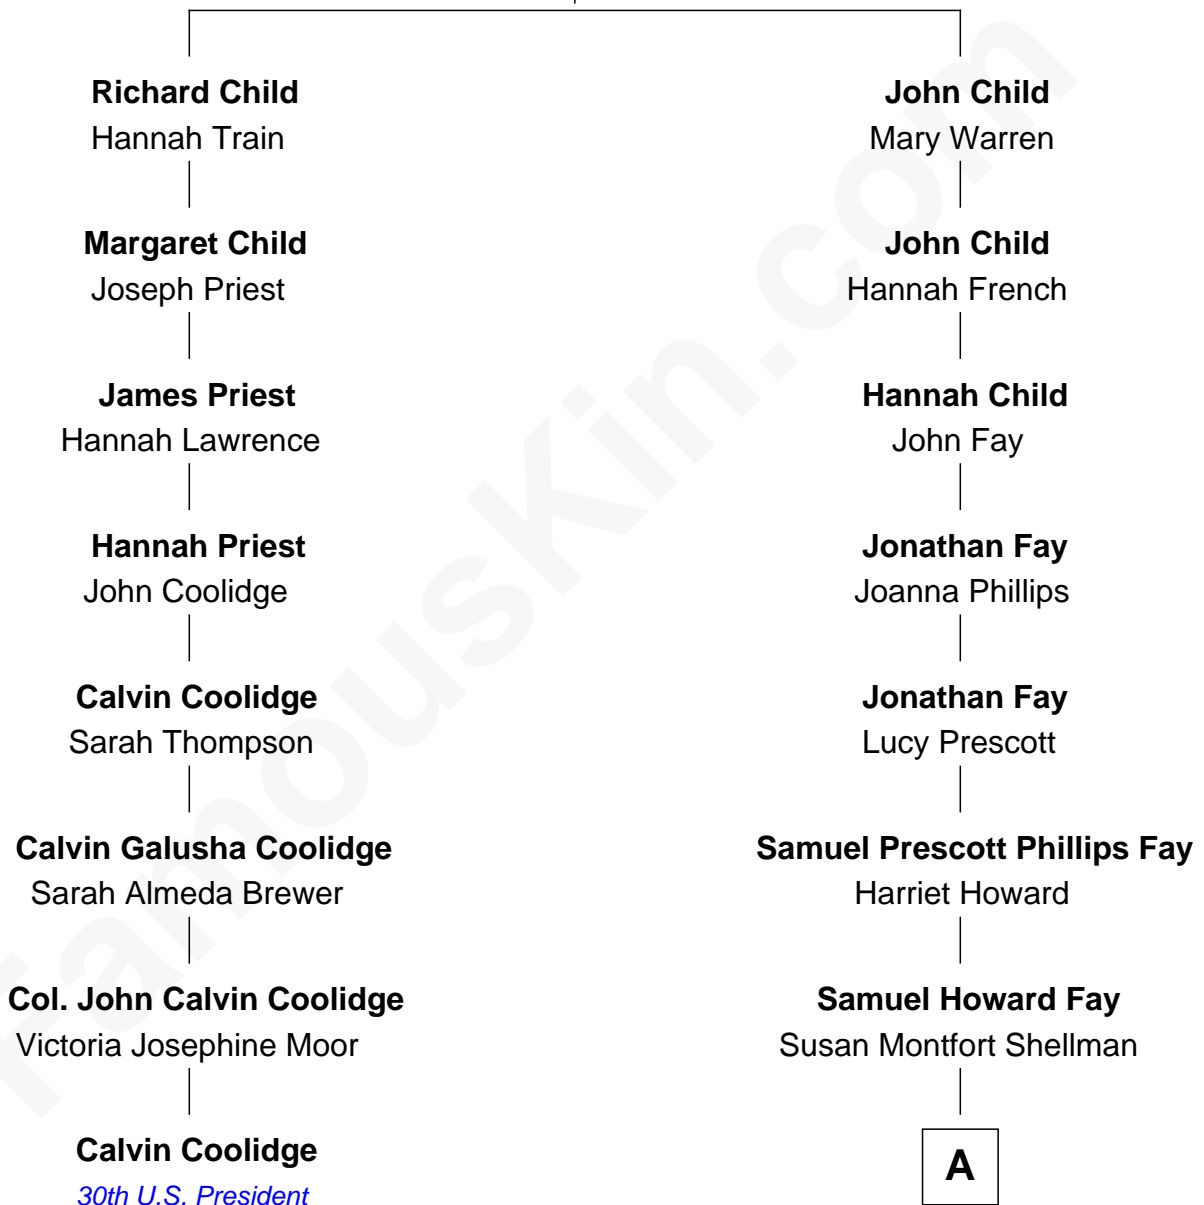

FamousKin.com Relationship Chart of

Calvin Coolidge

30th U.S. President

7th cousin 4 times removed of

George W. Bush

43rd U.S. President

Joshua Child

Mary Sadler

A

Harriet Eleanor Fay
Rev. James Smith Bush

Samuel Prescott Bush
Flora Sheldon

Prescott Sheldon Bush
Dorothy Wear Walker

George Herbert Walker Bush
Barbara Pierce

George W. Bush
43rd U.S. President

FamousKin.com