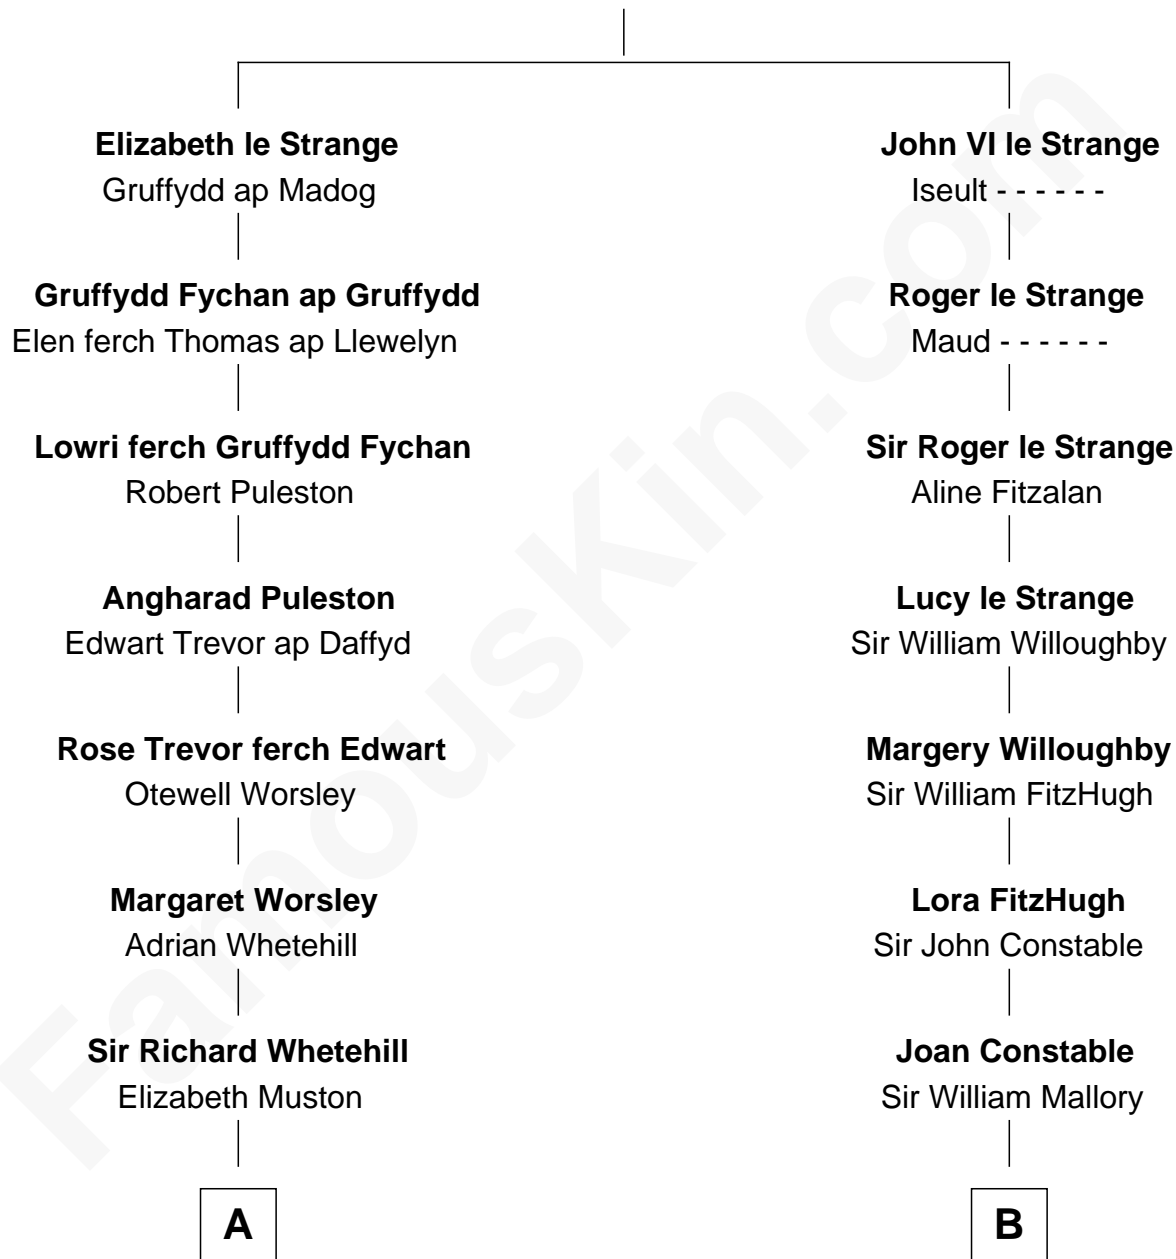

FamousKin.com
Relationship Chart of
Calvin Coolidge
30th U.S. President

19th cousin 2 times removed of
Liza Minnelli
Singer and Actress

John V le Strange
Maud de Walton

C

Sarah Almeda Brewer
Calvin Galusha Coolidge

Col. John Calvin Coolidge
Victoria Josephine Moor

Calvin Coolidge
30th U.S. President

D

John Aldridge Baugh
Mary Ann Marable

Elizabeth Baugh
William Tecumseh Gumm

Francis Avent Gumm
Ethel Marian Milne

Frances Ethel Gumm
Vincent Minnelli