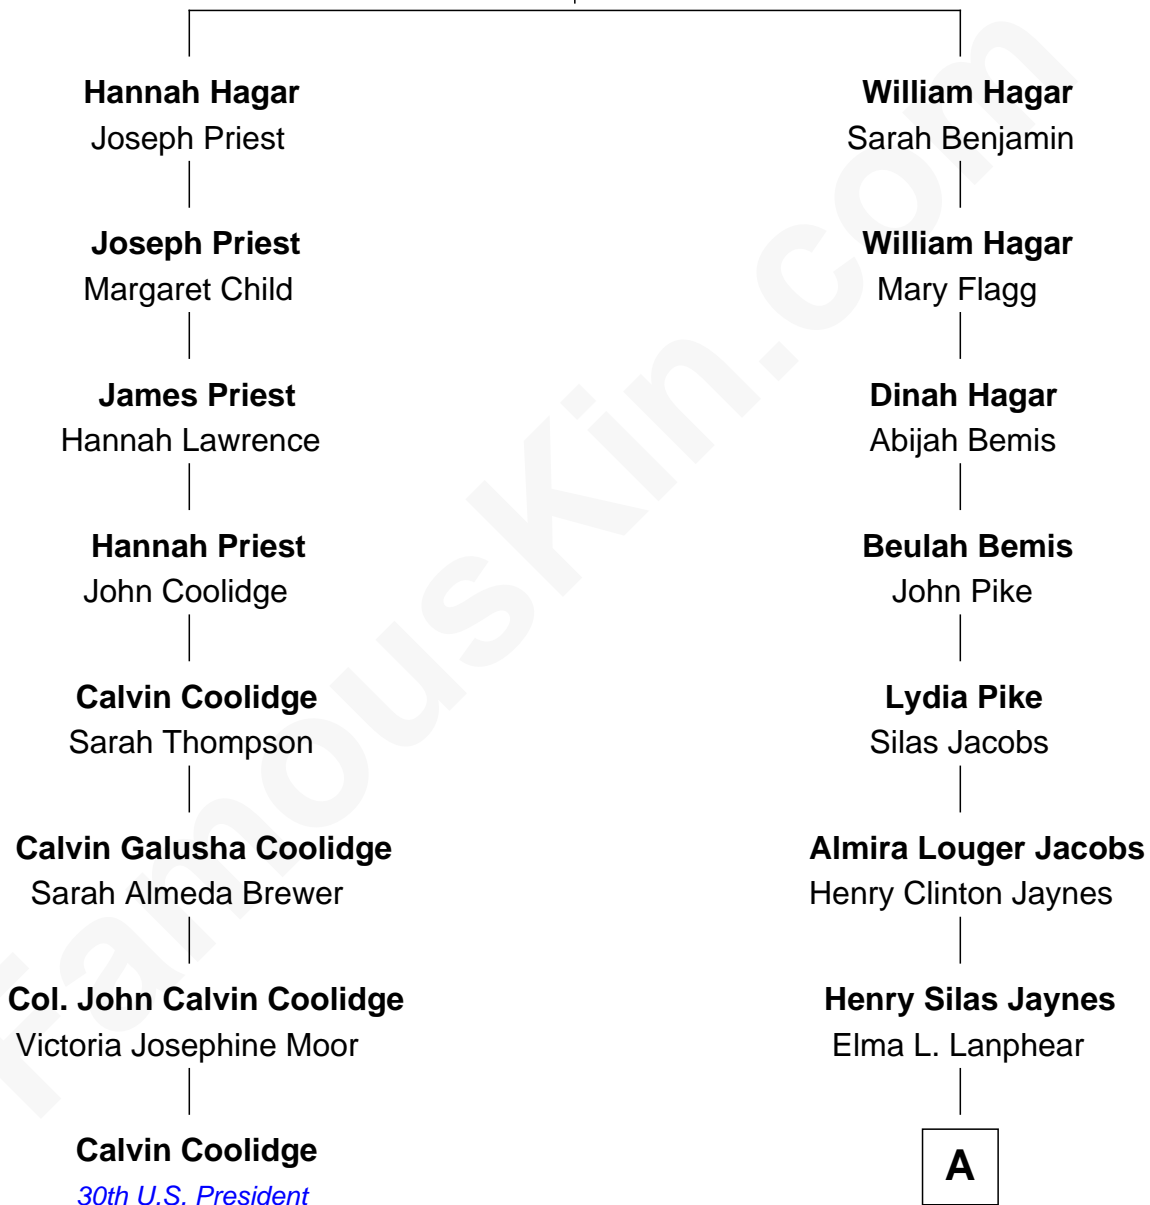

**FamousKin.com**  
**Relationship Chart of**  
**Calvin Coolidge**  
*30th U.S. President*

**7th cousin 1 time removed of**  
**Henry Fonda**  
*Movie Actor*

**William Hagar**  
 Mary Bemis

**A**

|  
**Herberta Elma Jaynes**

William Brace Fonda

|  
**Henry Fonda**

*Movie Actor*

FamousKin.com