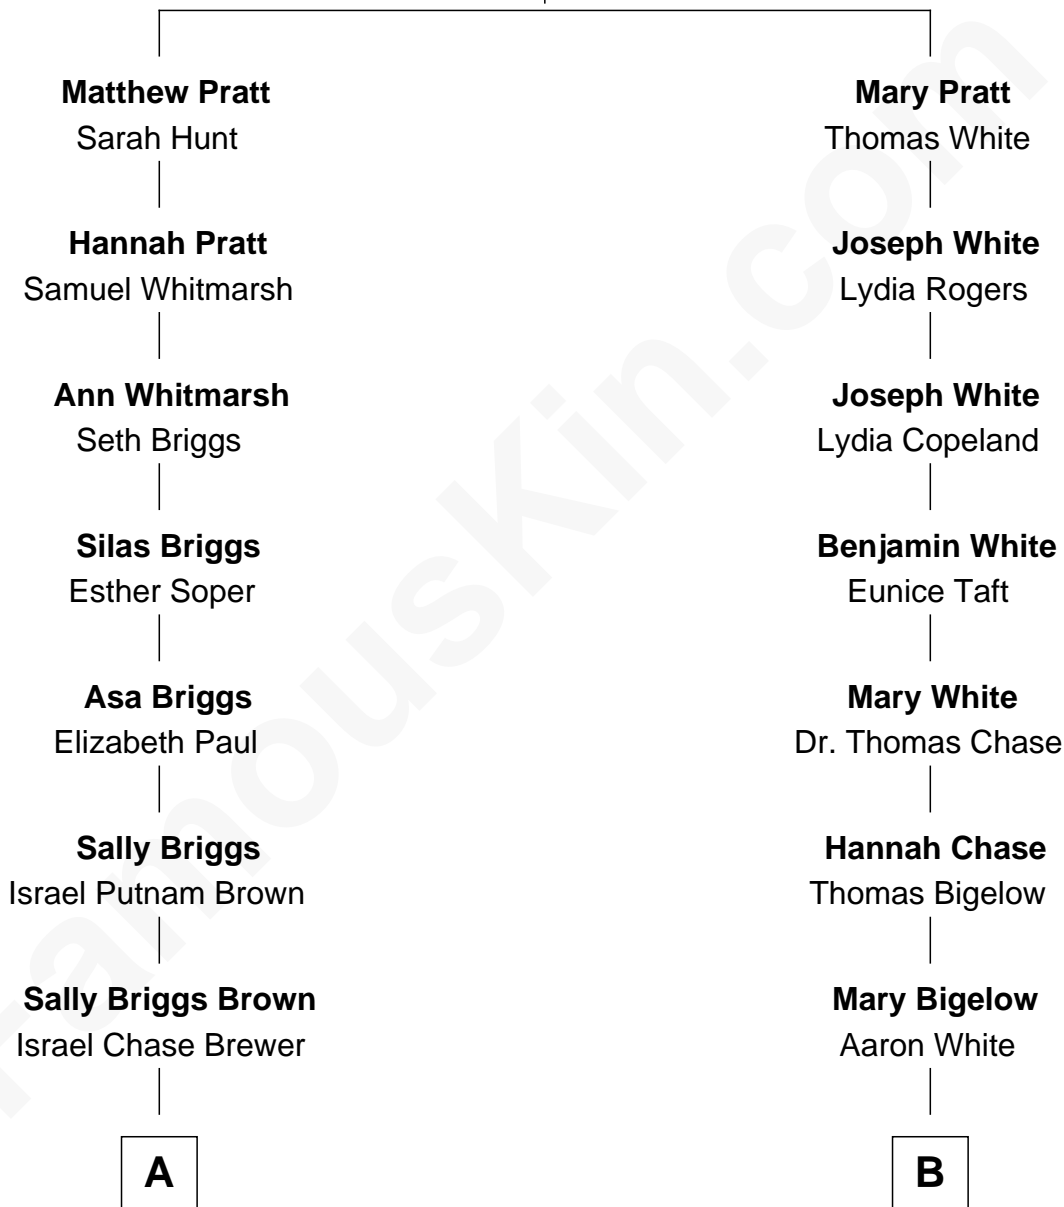

FamousKin.com Relationship Chart of

Calvin Coolidge

30th U.S. President

9th cousin 1 time removed of

Vincent Price

Movie Actor

Macuth Pratt
Elizabeth Kingham

A

Sarah Almeda Brewer
Calvin Galusha Coolidge

Col. John Calvin Coolidge
Victoria Josephine Moor

Calvin Coolidge
30th U.S. President

B

Russell Jesse White
Helena Anne Boynton

Harriet Elizabeth White
Vincent Clarence Price