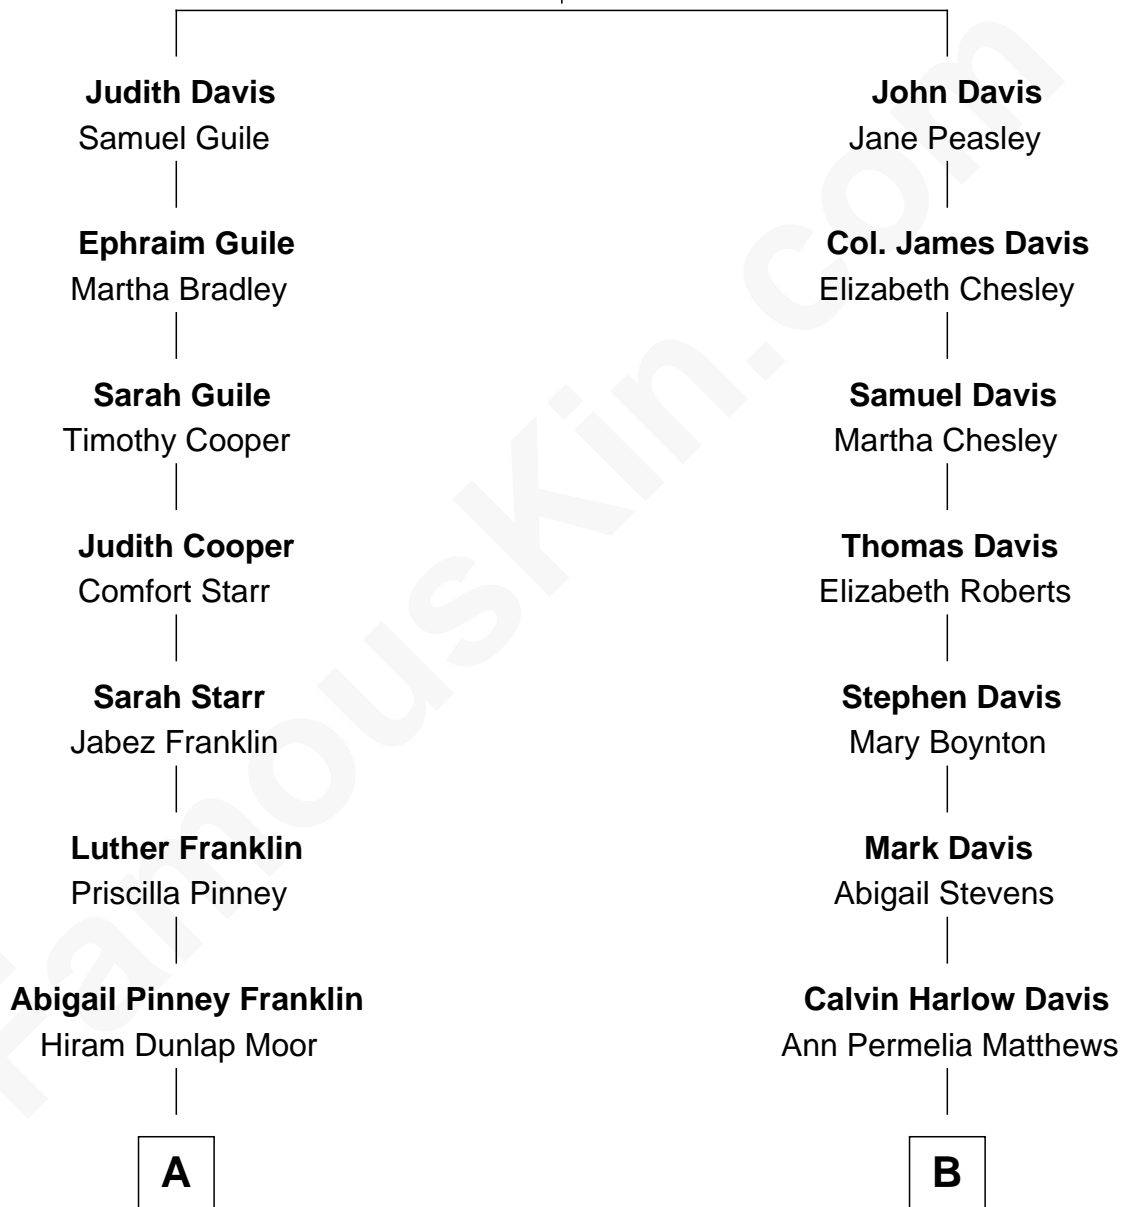

FamousKin.com Relationship Chart of

Calvin Coolidge

30th U.S. President

8th cousin 1 time removed of

Bette Davis

Movie Actress

James Davis

Cecily Thayer

A

Victoria Josephine Moor
Col. John Calvin Coolidge

Calvin Coolidge
30th U.S. President

B

Edward Elwell Davis
Eliza Jane Morrell

Harlow Morrell Davis
Ruth Augusta Favor

Bette Davis
Movie Actress

FamousKin.com