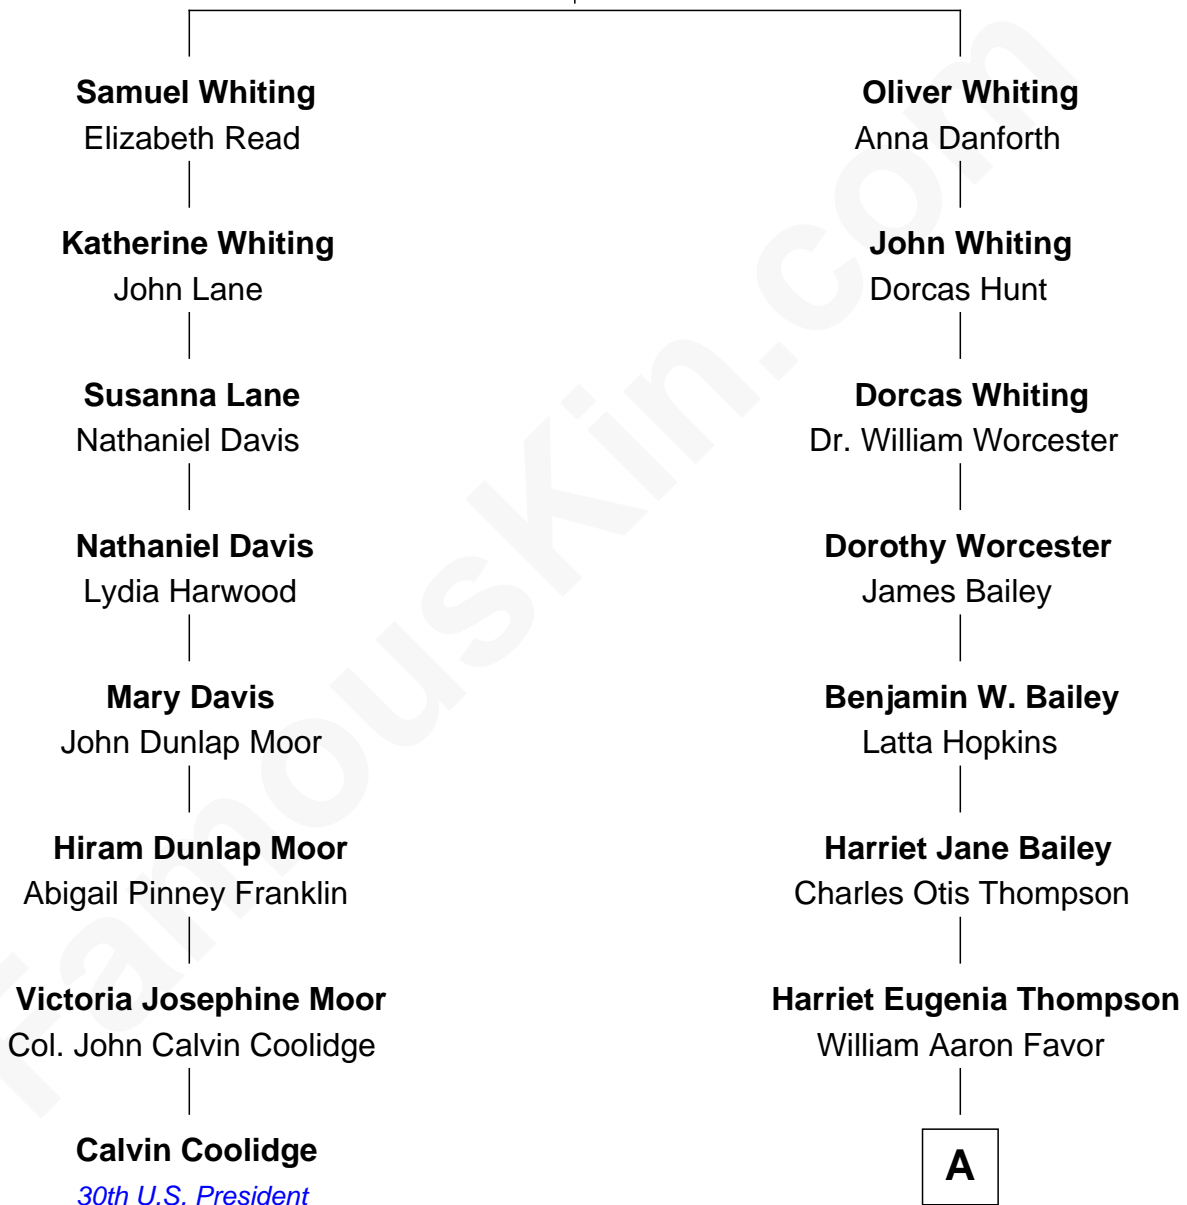

FamousKin.com Relationship Chart of

Calvin Coolidge

30th U.S. President

7th cousin 1 time removed of

Bette Davis

Movie Actress

Rev. Samuel Whiting

Dorcas Chester