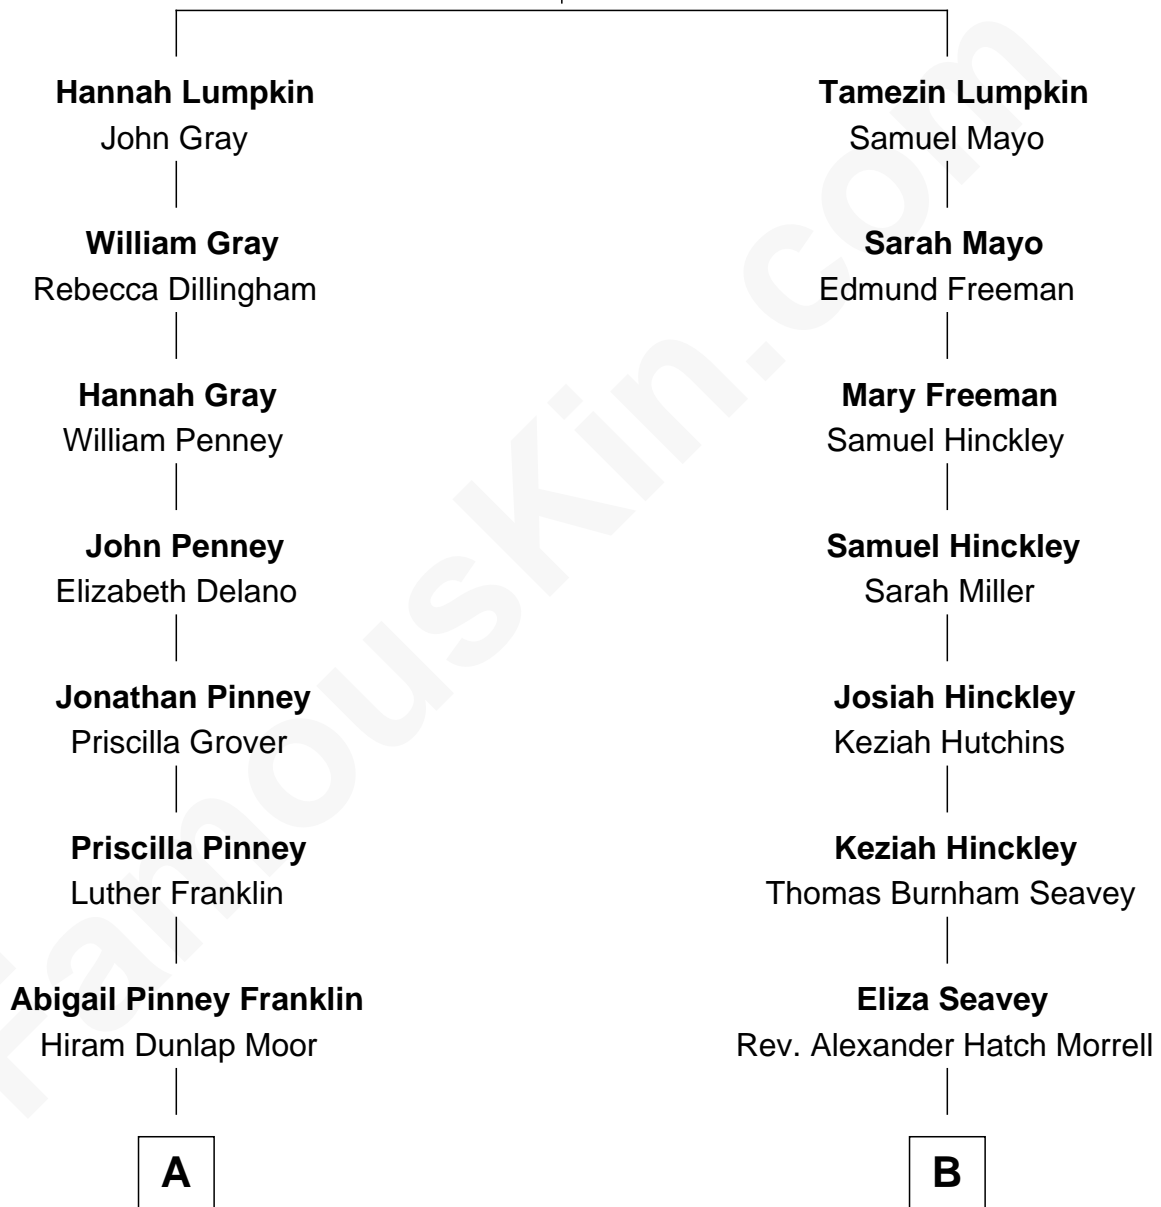

FamousKin.com Relationship Chart of

Calvin Coolidge

30th U.S. President

8th cousin 1 time removed of

Bette Davis

Movie Actress

William Lumpkin

Tamezin - - - - -

A

Victoria Josephine Moor
Col. John Calvin Coolidge

Calvin Coolidge
30th U.S. President

B

Eliza Jane Morrell
Edward Elwell Davis

Harlow Morrell Davis
Ruth Augusta Favor

Bette Davis
Movie Actress

FamousKin.com