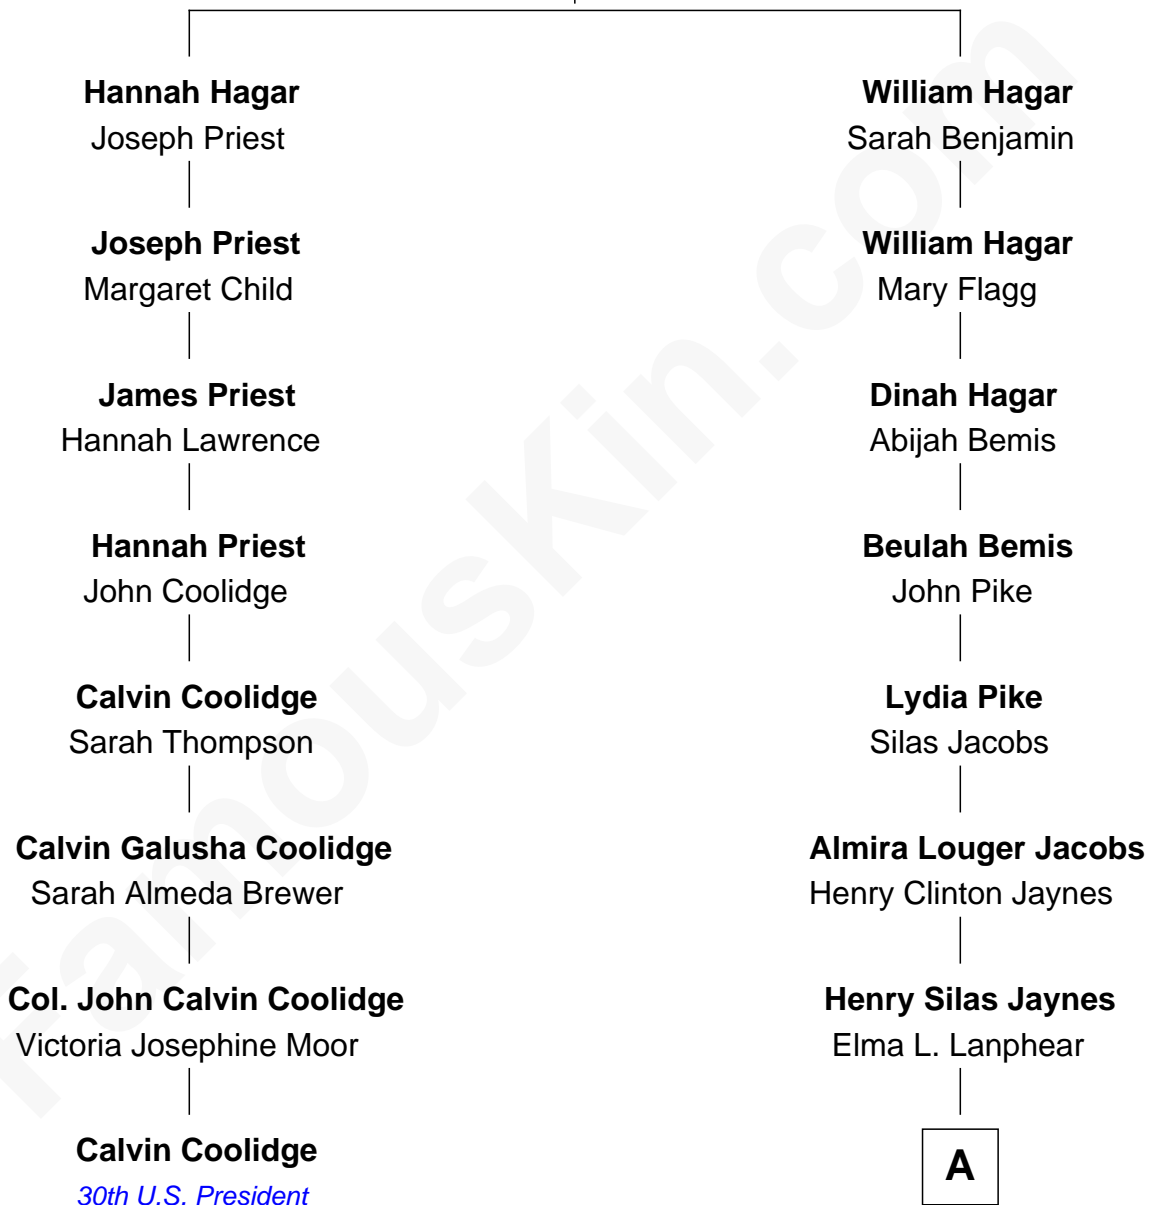

FamousKin.com

Relationship Chart of

Calvin Coolidge

30th U.S. President

7th cousin 2 times removed of

Jane Fonda
Movie Actress

William Hagar
Mary Bemis

A

Herberta Elma Jaynes

William Brace Fonda

Henry Jaynes Fonda

Frances Ford Seymour

Jane Fonda

Movie Actress

FamousKin.com