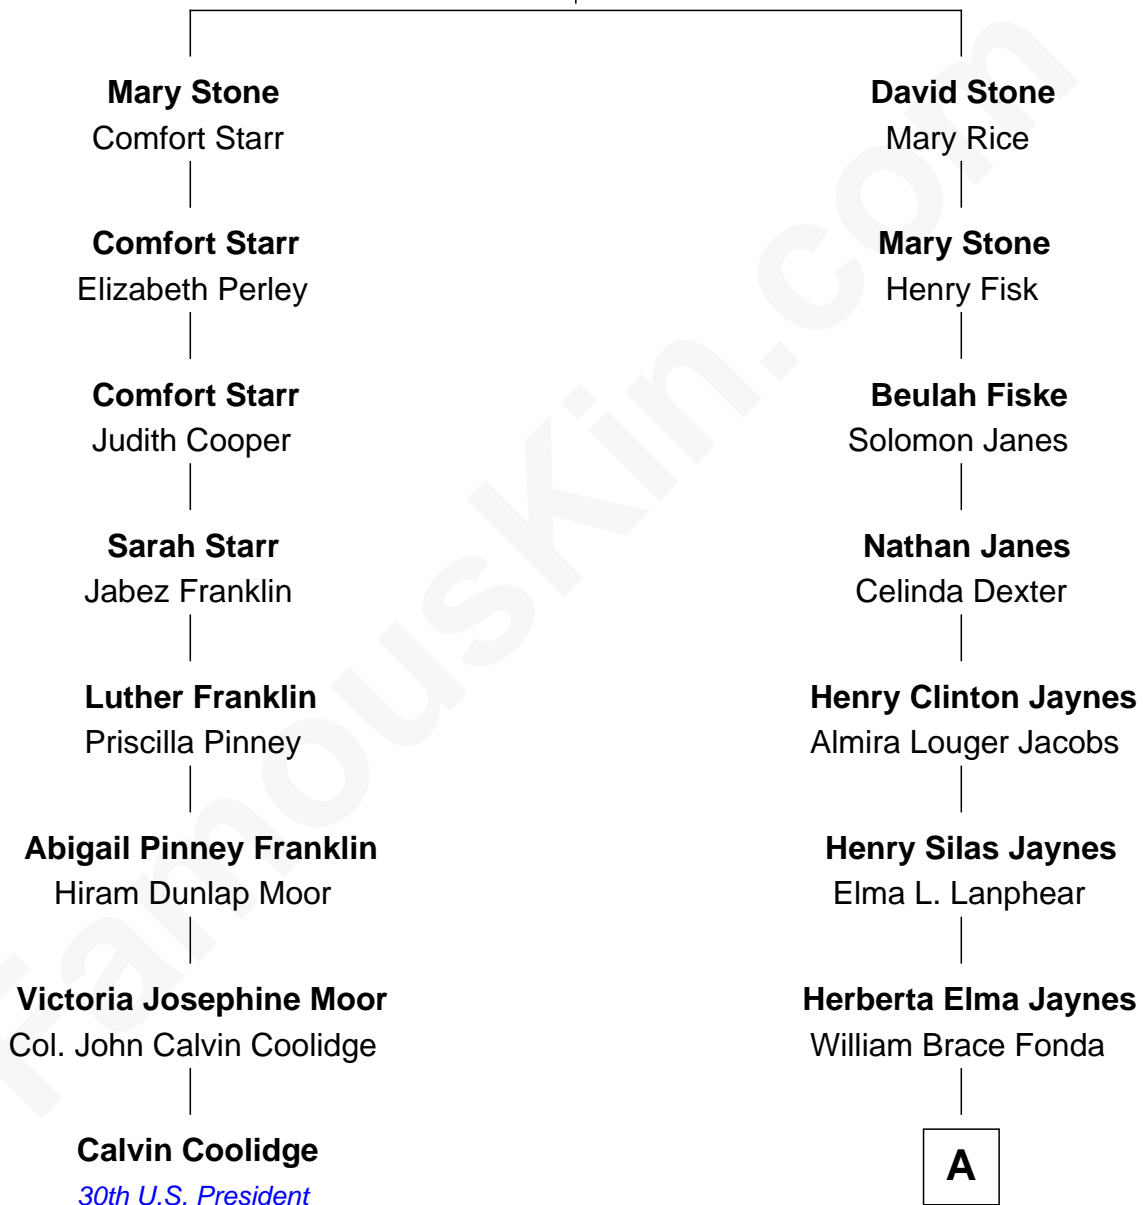

FamousKin.com
Relationship Chart of
Calvin Coolidge
30th U.S. President

7th cousin 1 time removed of

Jane Fonda
Movie Actress

Simon Stone
 Mary Whipple

A

Henry Jaynes Fonda
Frances Ford Seymour

Jane Fonda
Movie Actress