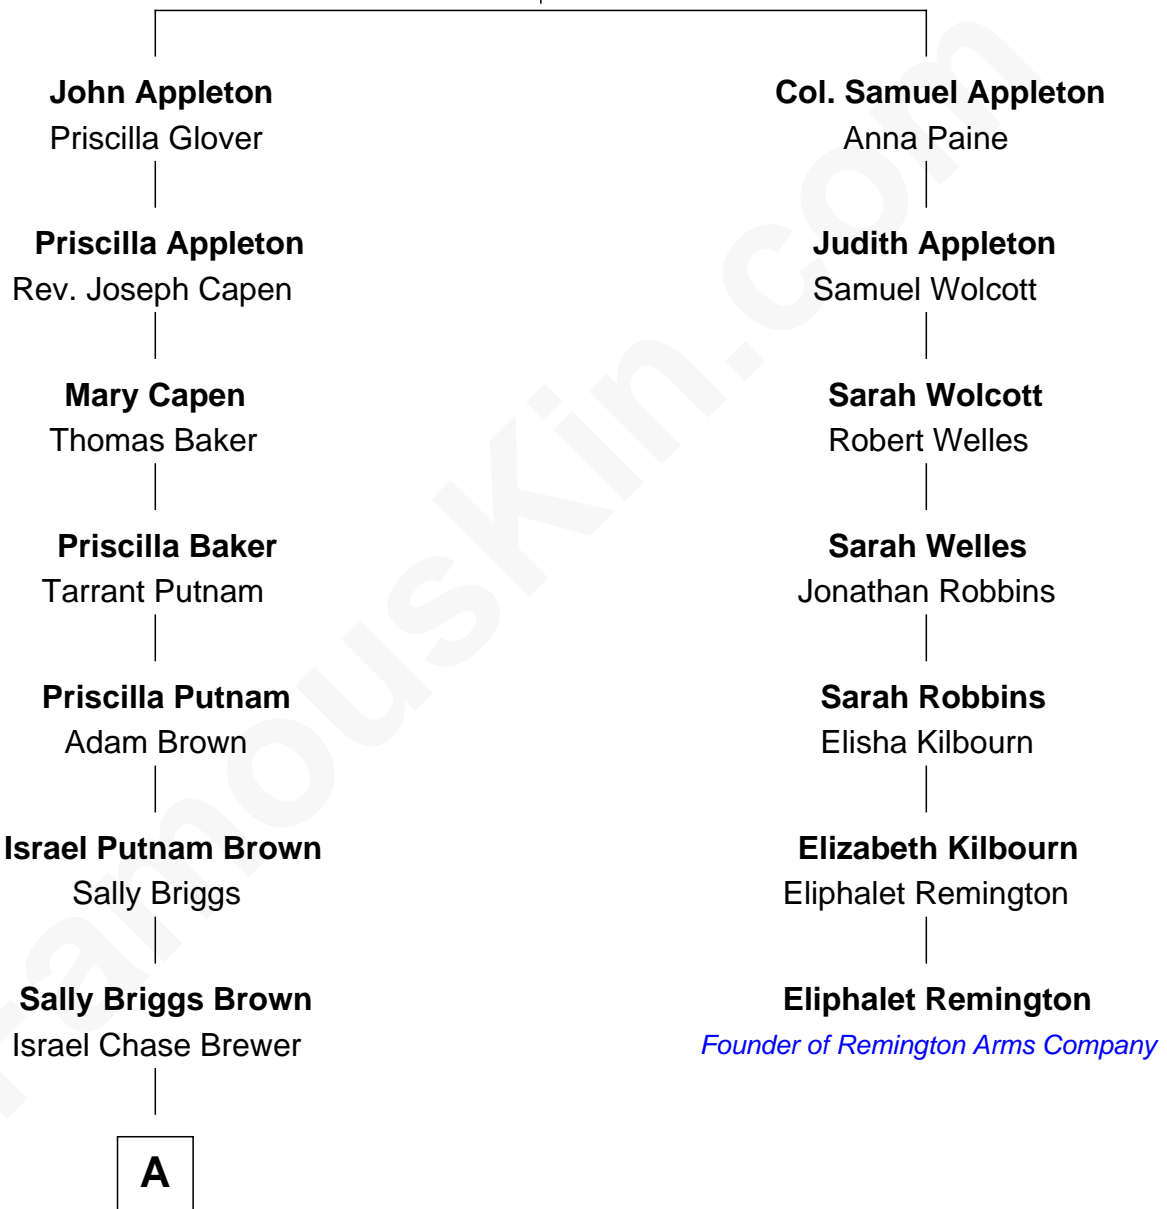

# FamousKin.com Relationship Chart of

**Calvin Coolidge**

*30th U.S. President*

6th cousin 3 times removed of

**Eliphalet Remington**

*Founder of Remington Arms Company*

**Samuel Appleton**

Judith Everard

**A**

—  
**Sarah Almeda Brewer**  
Calvin Galusha Coolidge

—  
**Col. John Calvin Coolidge**  
Victoria Josephine Moor

—  
**Calvin Coolidge**  
*30th U.S. President*

FamousKin.com