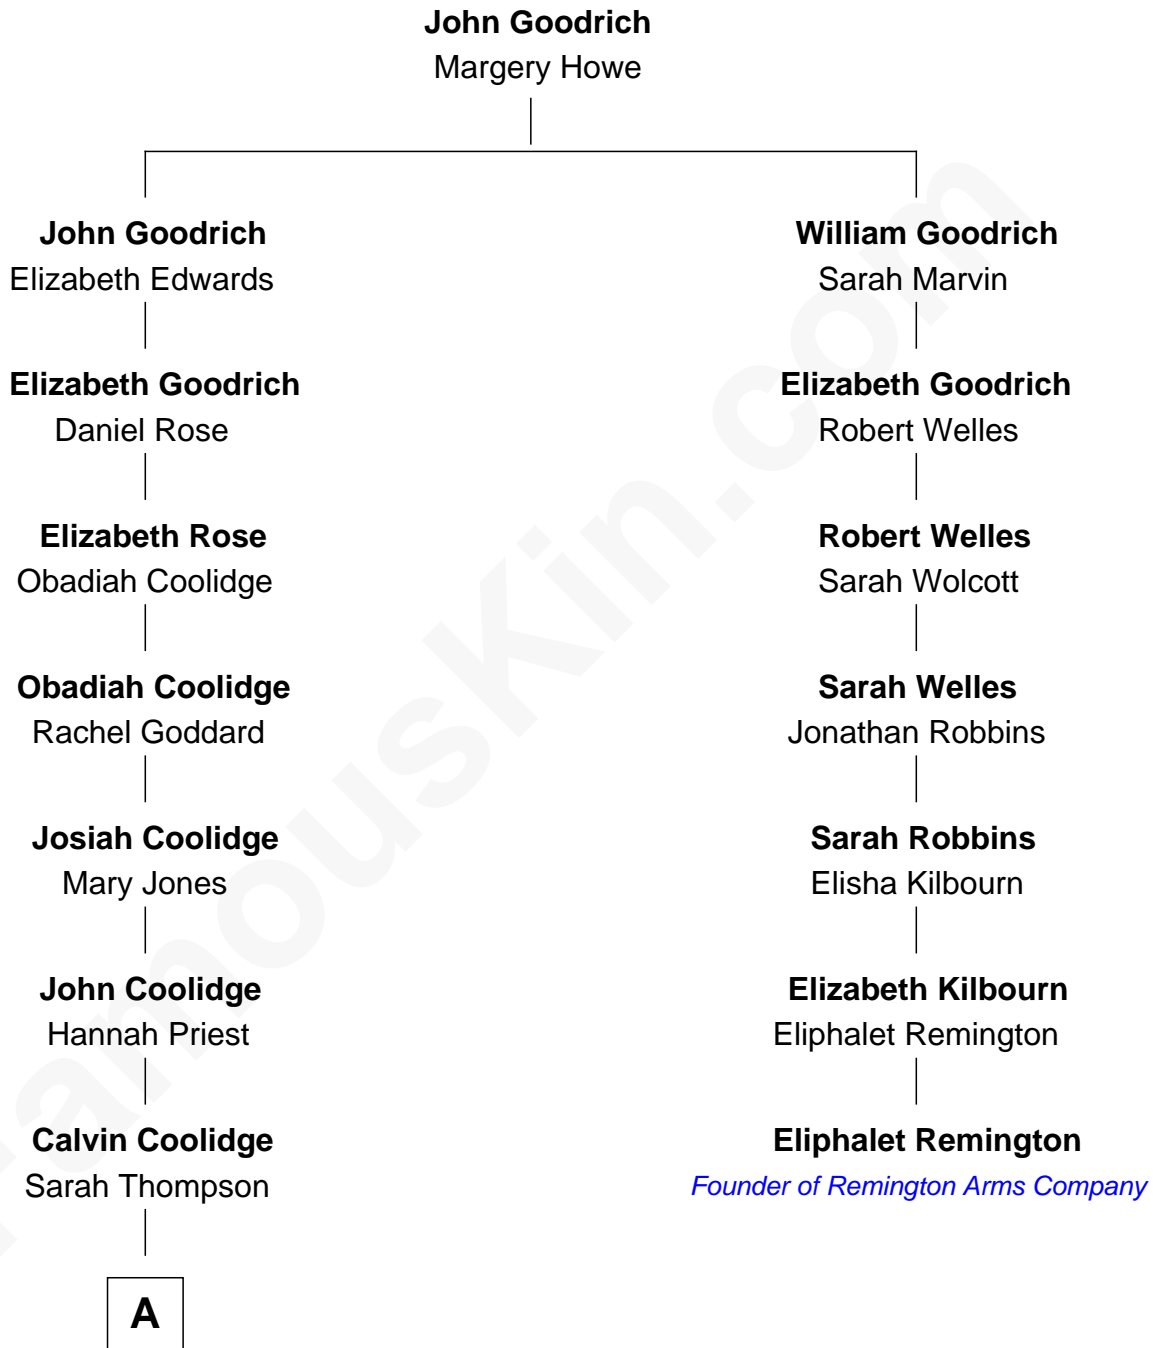

FamousKin.com Relationship Chart of

Calvin Coolidge

30th U.S. President

6th cousin 3 times removed of

Eliphalet Remington

Founder of Remington Arms Company

A

—
Calvin Galusha Coolidge

Sarah Almeda Brewer

—
Col. John Calvin Coolidge

Victoria Josephine Moor

—
Calvin Coolidge

30th U.S. President

FamousKin.com