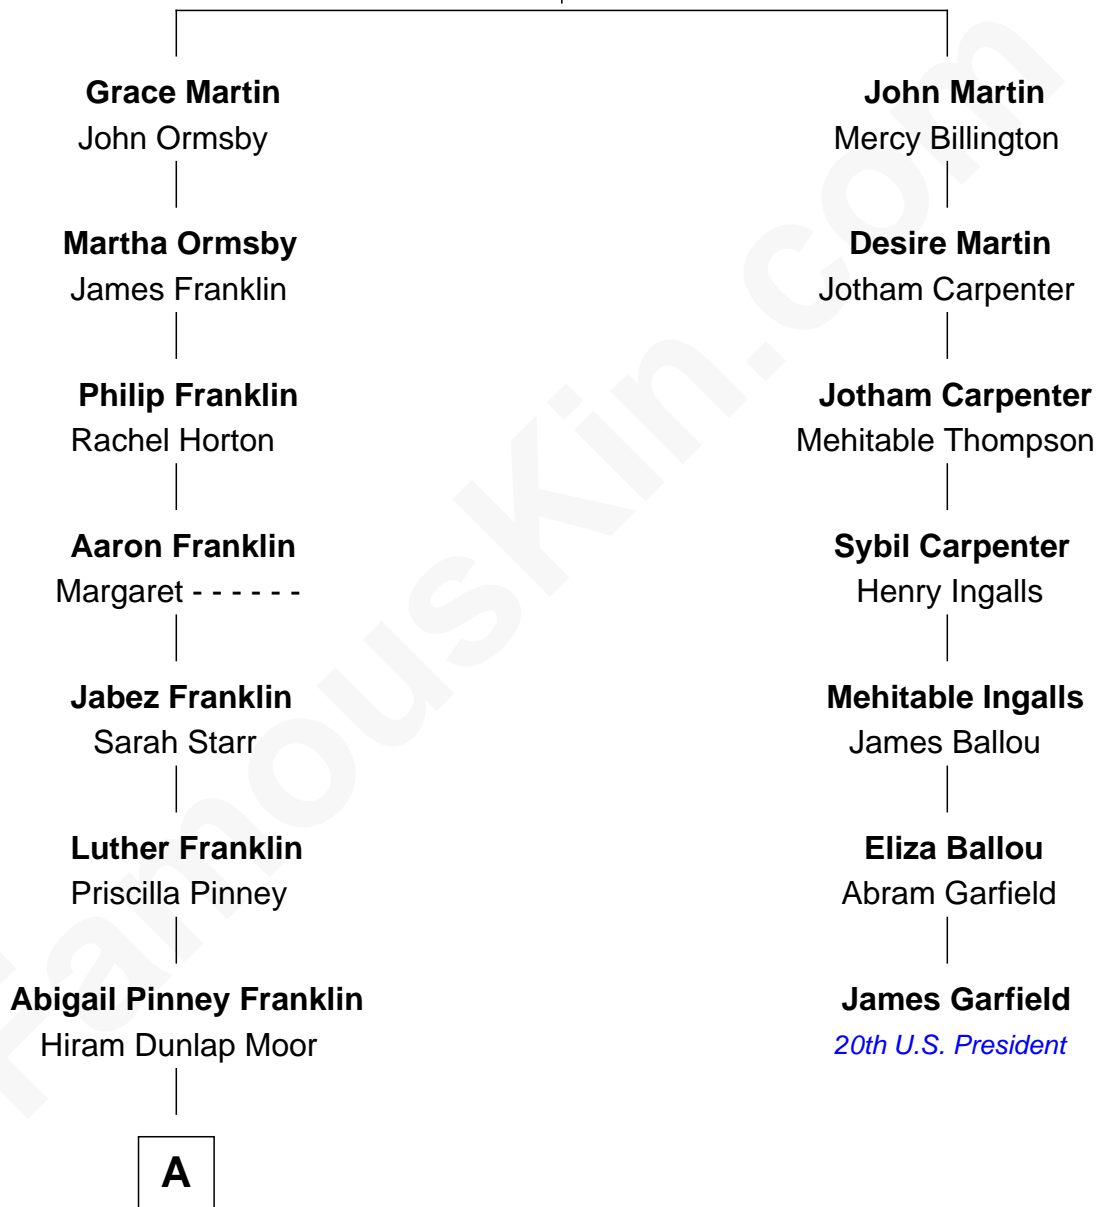

FamousKin.com Relationship Chart of

Calvin Coolidge

30th U.S. President

6th cousin 2 times removed of

James Garfield

20th U.S. President

Richard Martin

Elizabeth Salter

A

Victoria Josephine Moor

Col. John Calvin Coolidge

Calvin Coolidge

30th U.S. President

FamousKin.com