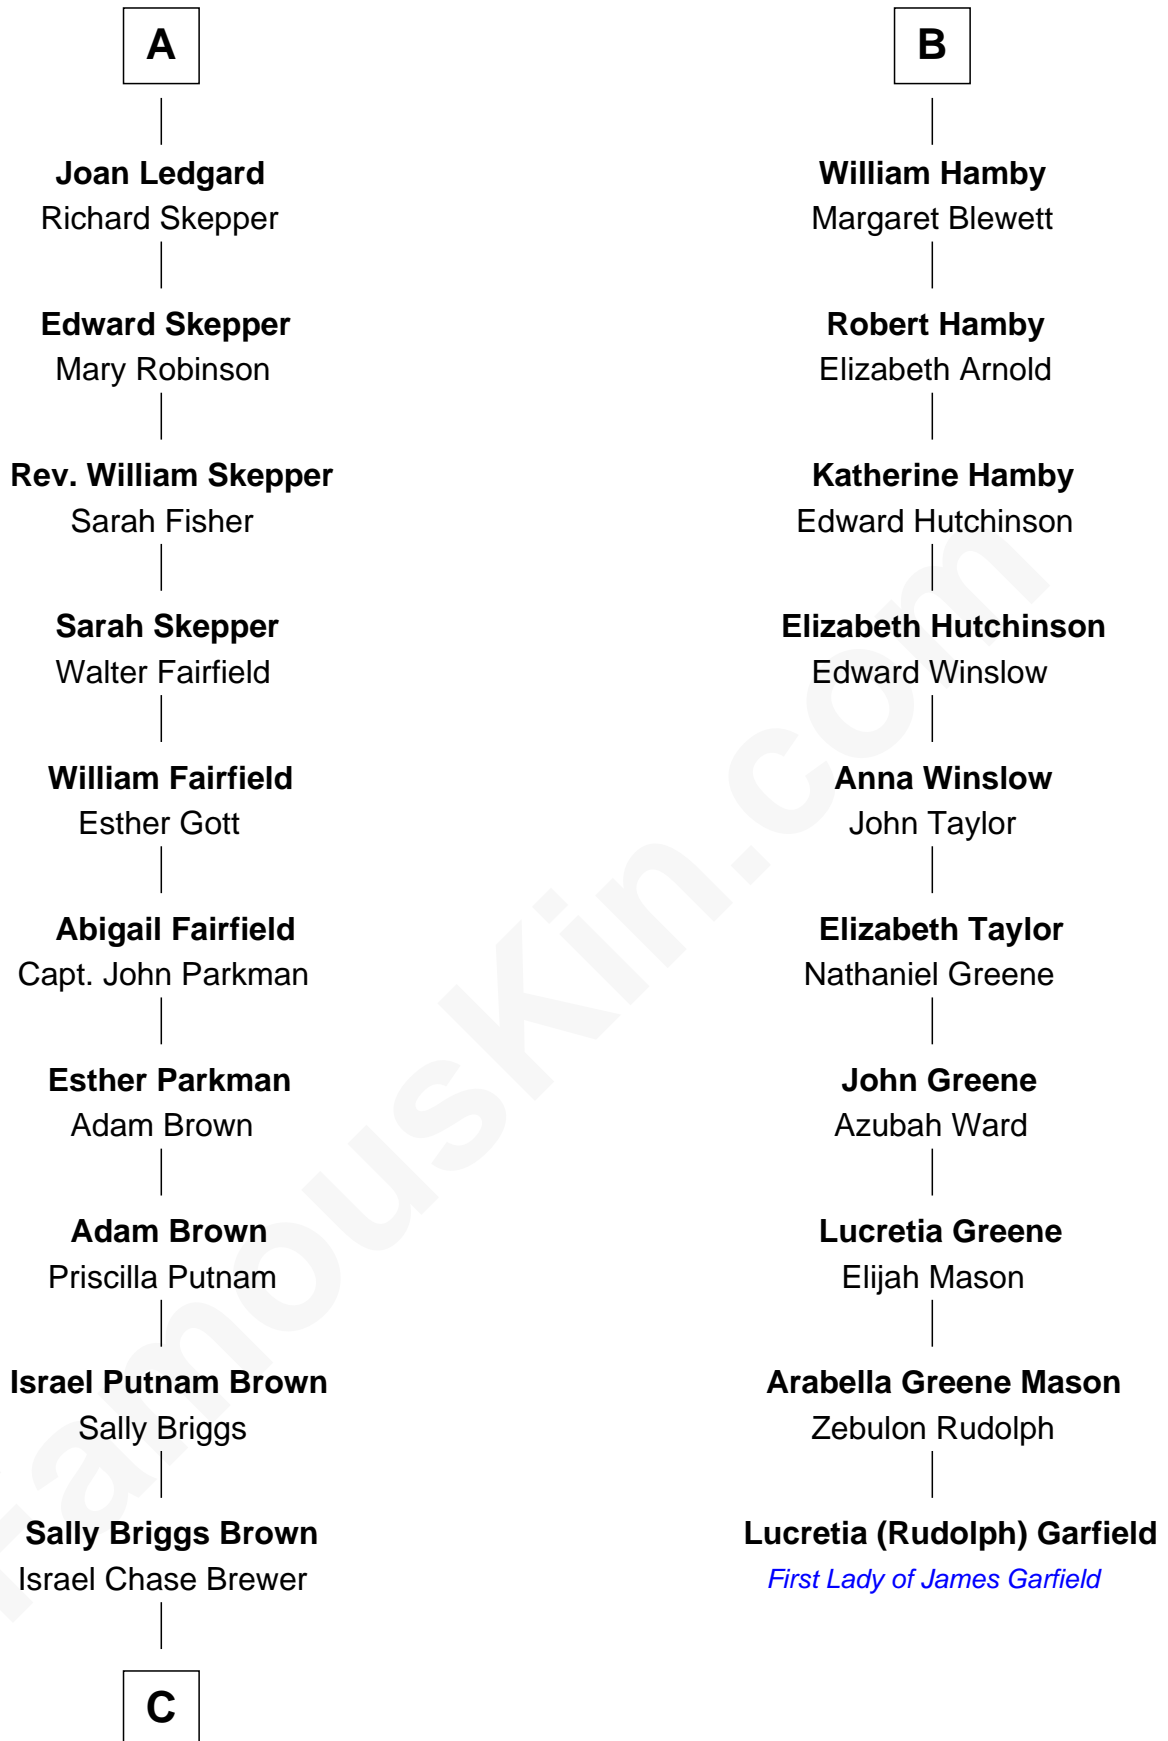

**FamousKin.com**  
**Relationship Chart of**  
**Calvin Coolidge**  
*30th U.S. President*

**16th cousin 3 times removed of**  
**Lucretia (Rudolph) Garfield**  
*First Lady of President James Garfield*

**C**

—  
**Sarah Almeda Brewer**  
Calvin Galusha Coolidge

—  
**Col. John Calvin Coolidge**  
Victoria Josephine Moor

—  
**Calvin Coolidge**  
*30th U.S. President*

FamousKin.com