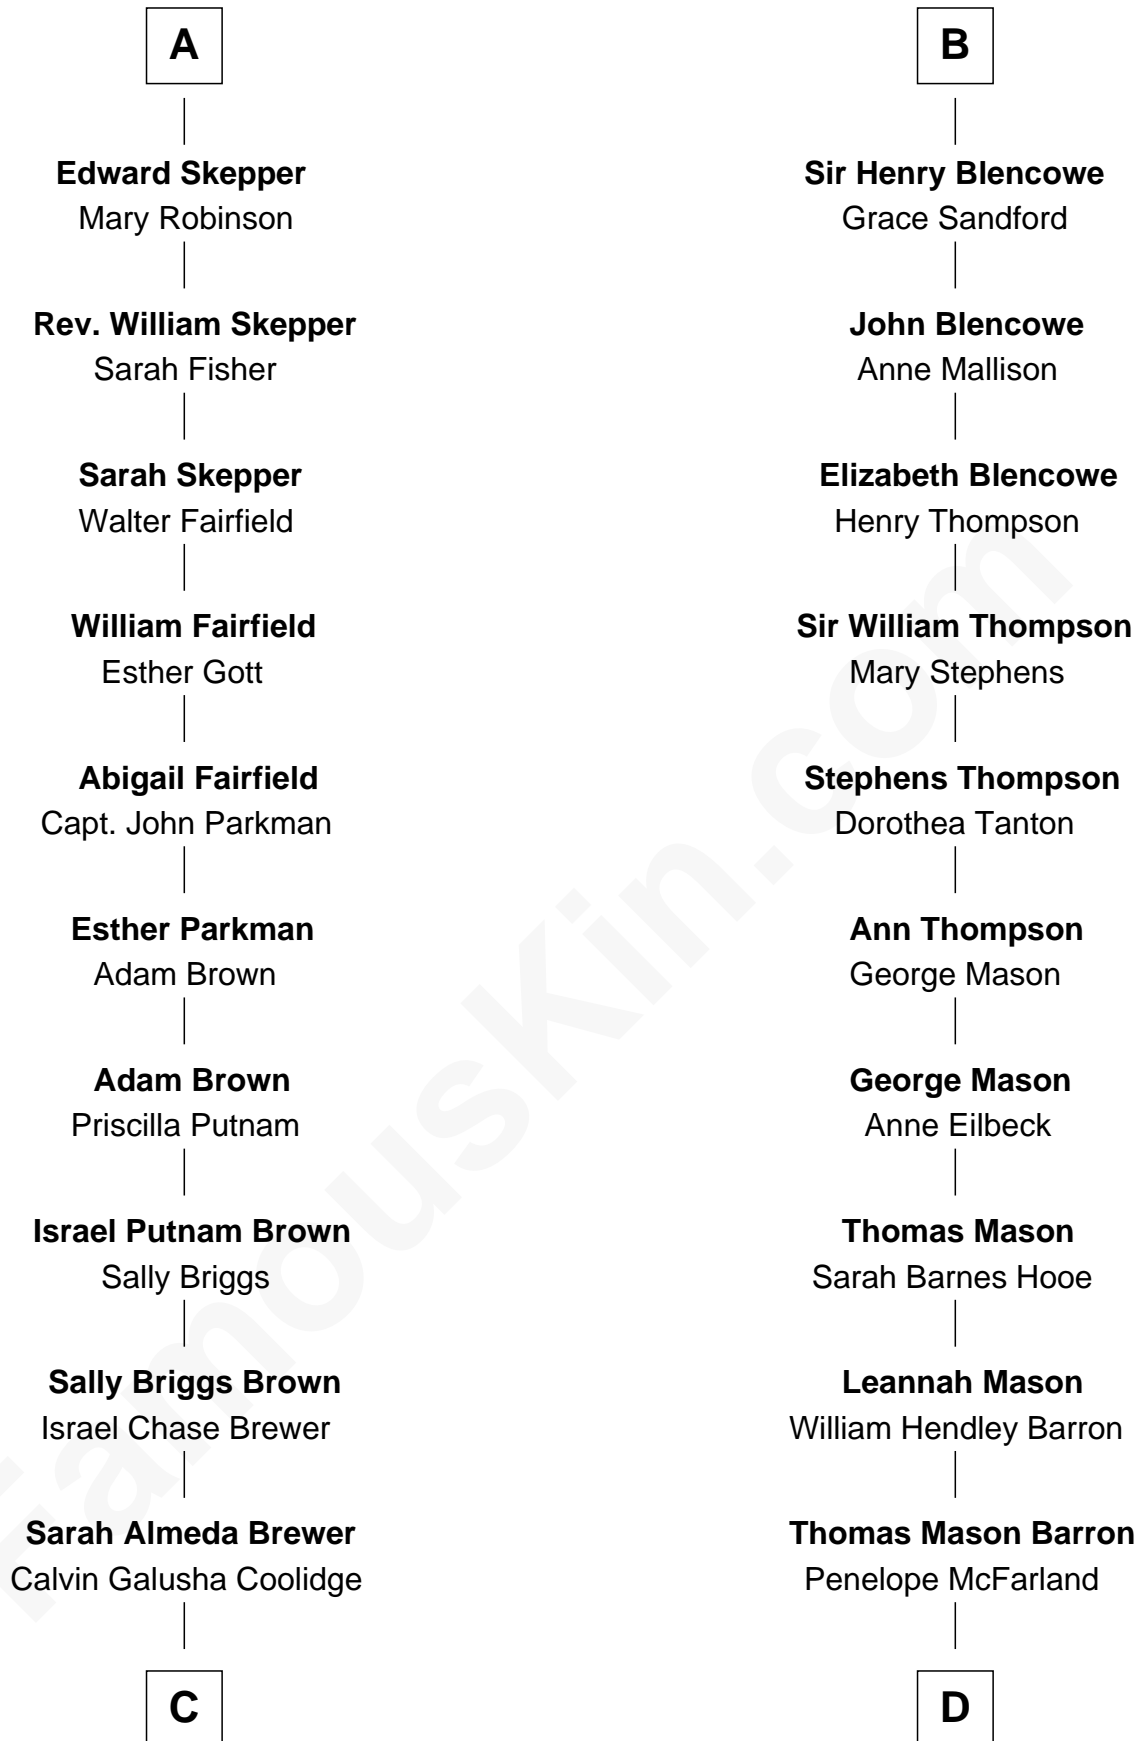

FamousKin.com
Relationship Chart of
Calvin Coolidge
30th U.S. President

18th cousin 3 times removed of
Paris Hilton
Socialite and TV Personality

C

Col. John Calvin Coolidge

Victoria Josephine Moor

Calvin Coolidge

30th U.S. President

D

William Thomas Barron

Mary Mulligan

Mary Adelaide Barron

Conrad Nicholson Hilton

Barron Hilton

Marilyn June Hawley