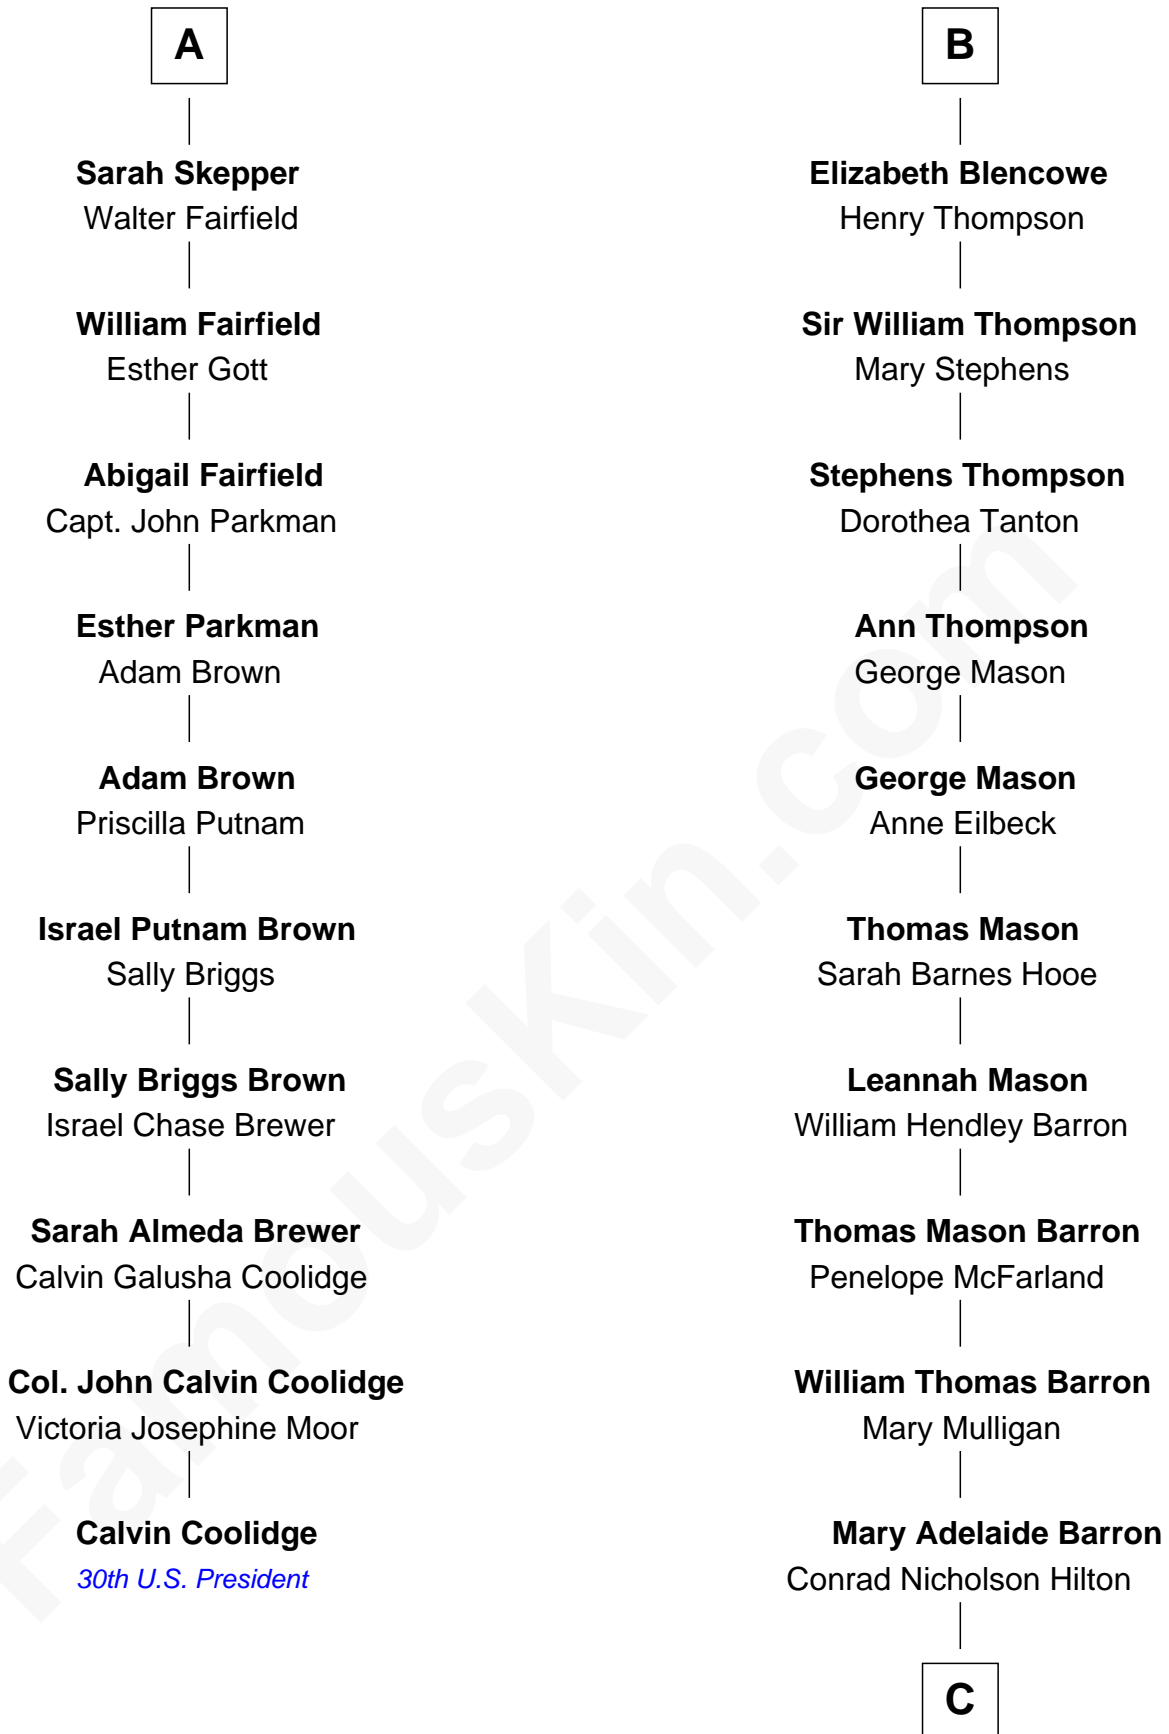

**FamousKin.com**  
**Relationship Chart of**  
**Calvin Coolidge**  
*30th U.S. President*

16th cousin 3 times removed of

**Paris Hilton**  
*Socialite and TV Personality*

**Sir John Clifford**  
 Elizabeth Percy

**C**

**Barron Hilton**

Marilyn June Hawley

**Richard Howard Hilton**

Kathleen Elizabeth Avanzino

**Paris Hilton**

*Socialite and TV Personality*

FamousKin.com