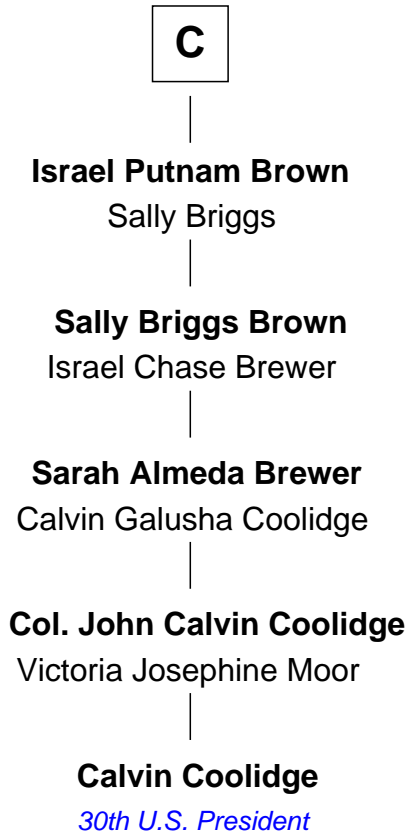

FamousKin.com Relationship Chart of

Calvin Coolidge

30th U.S. President

13th cousin 8 times removed of

Richard More

(c1614 - c1696) Mayflower passenger 1620

MAYFLOWER

Gunselm de Badlesmere

Bartholomew de Badlesmere

Margaret de Clare

Margaret de Badlesmere

Sir John de Tibetot

Sir Robert de Tibetot

Margaret Deincourt

Elizabeth de Tibetot

Sir Philip le Despencer

Margery Despencer

Sir Roger Wentworth

Sir Philip Wentworth

Mary Clifford

Elizabeth Wentworth

Sir Martin de la See

A

Bartholomew de Badlesmere

Sir Henry Percy

Elizabeth Percy

Sir John Clifford

Thomas Clifford

Joan Dacre

B

FamousKin.com