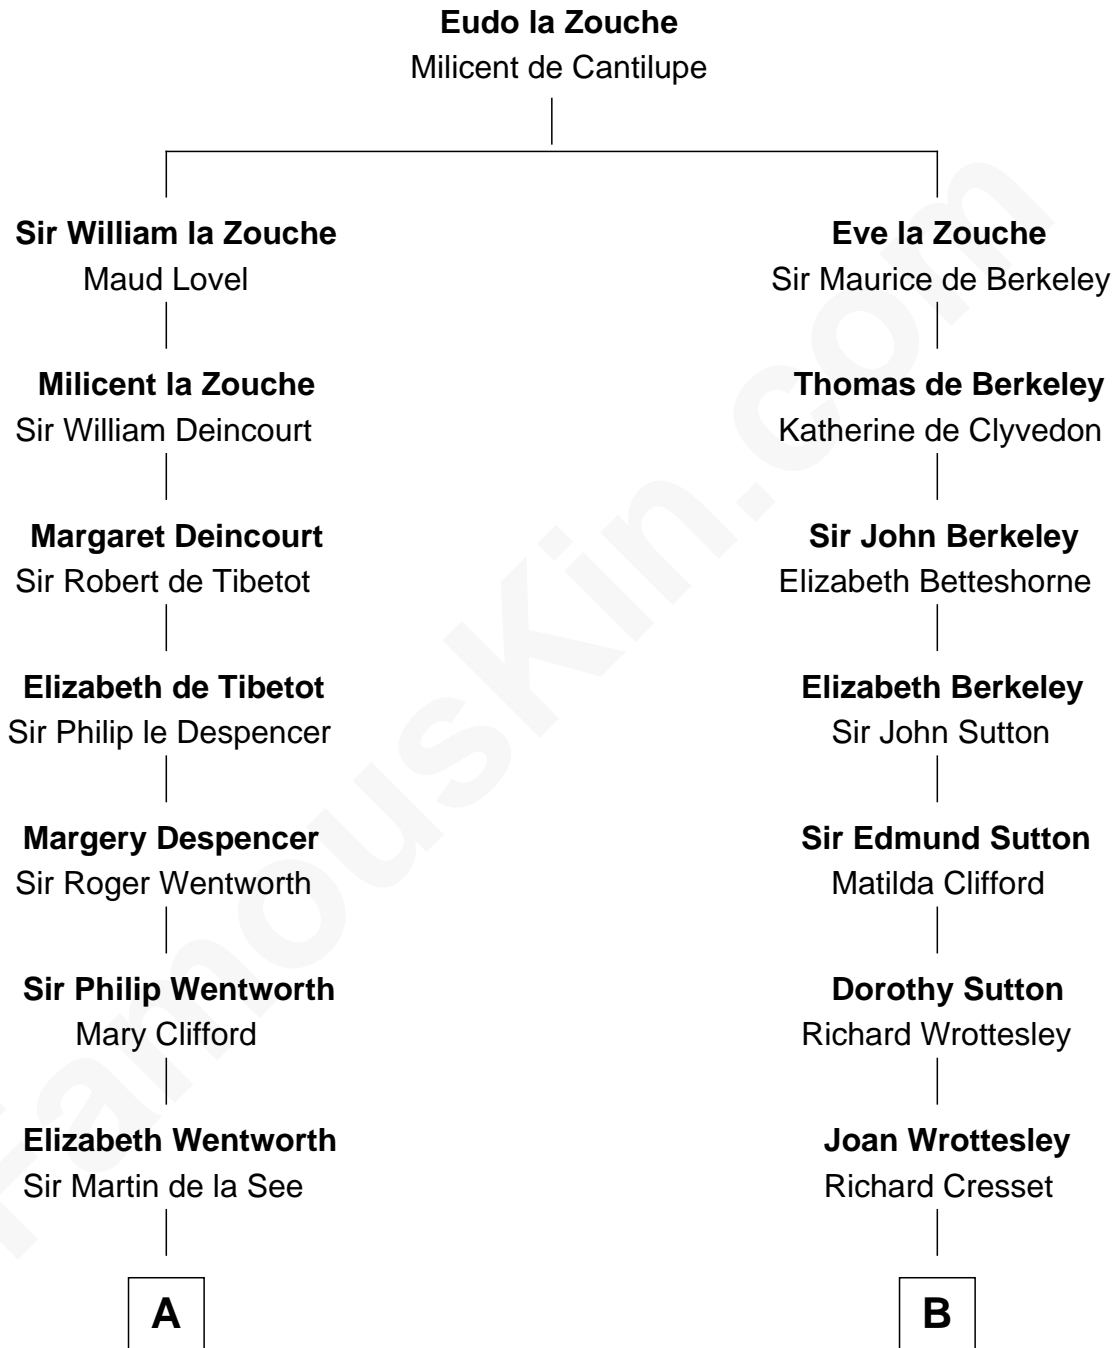

# FamousKin.com Relationship Chart of

**Calvin Coolidge**

*30th U.S. President*

**MAYFLOWER**

10th cousin 11 times removed of

**Richard More**

*(c1614 - c1696) Mayflower passenger 1620*

FamousKin.com