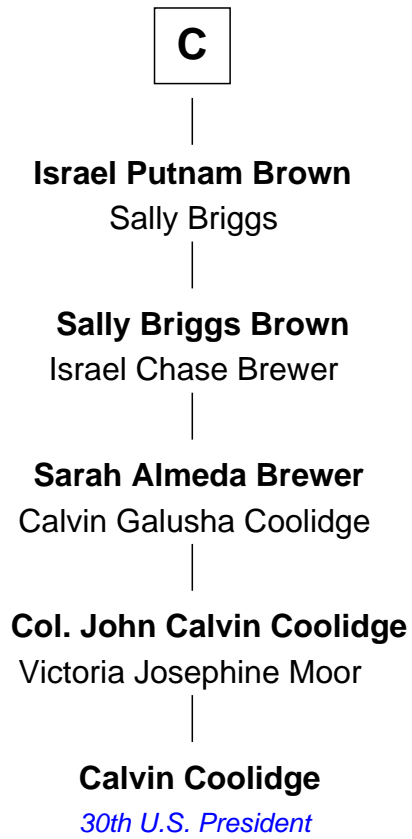

# FamousKin.com Relationship Chart of

**Calvin Coolidge**

*30th U.S. President*

**MAYFLOWER**

10th cousin 11 times removed of

**Richard More**

*(c1614 - c1696) Mayflower passenger 1620*

FamousKin.com