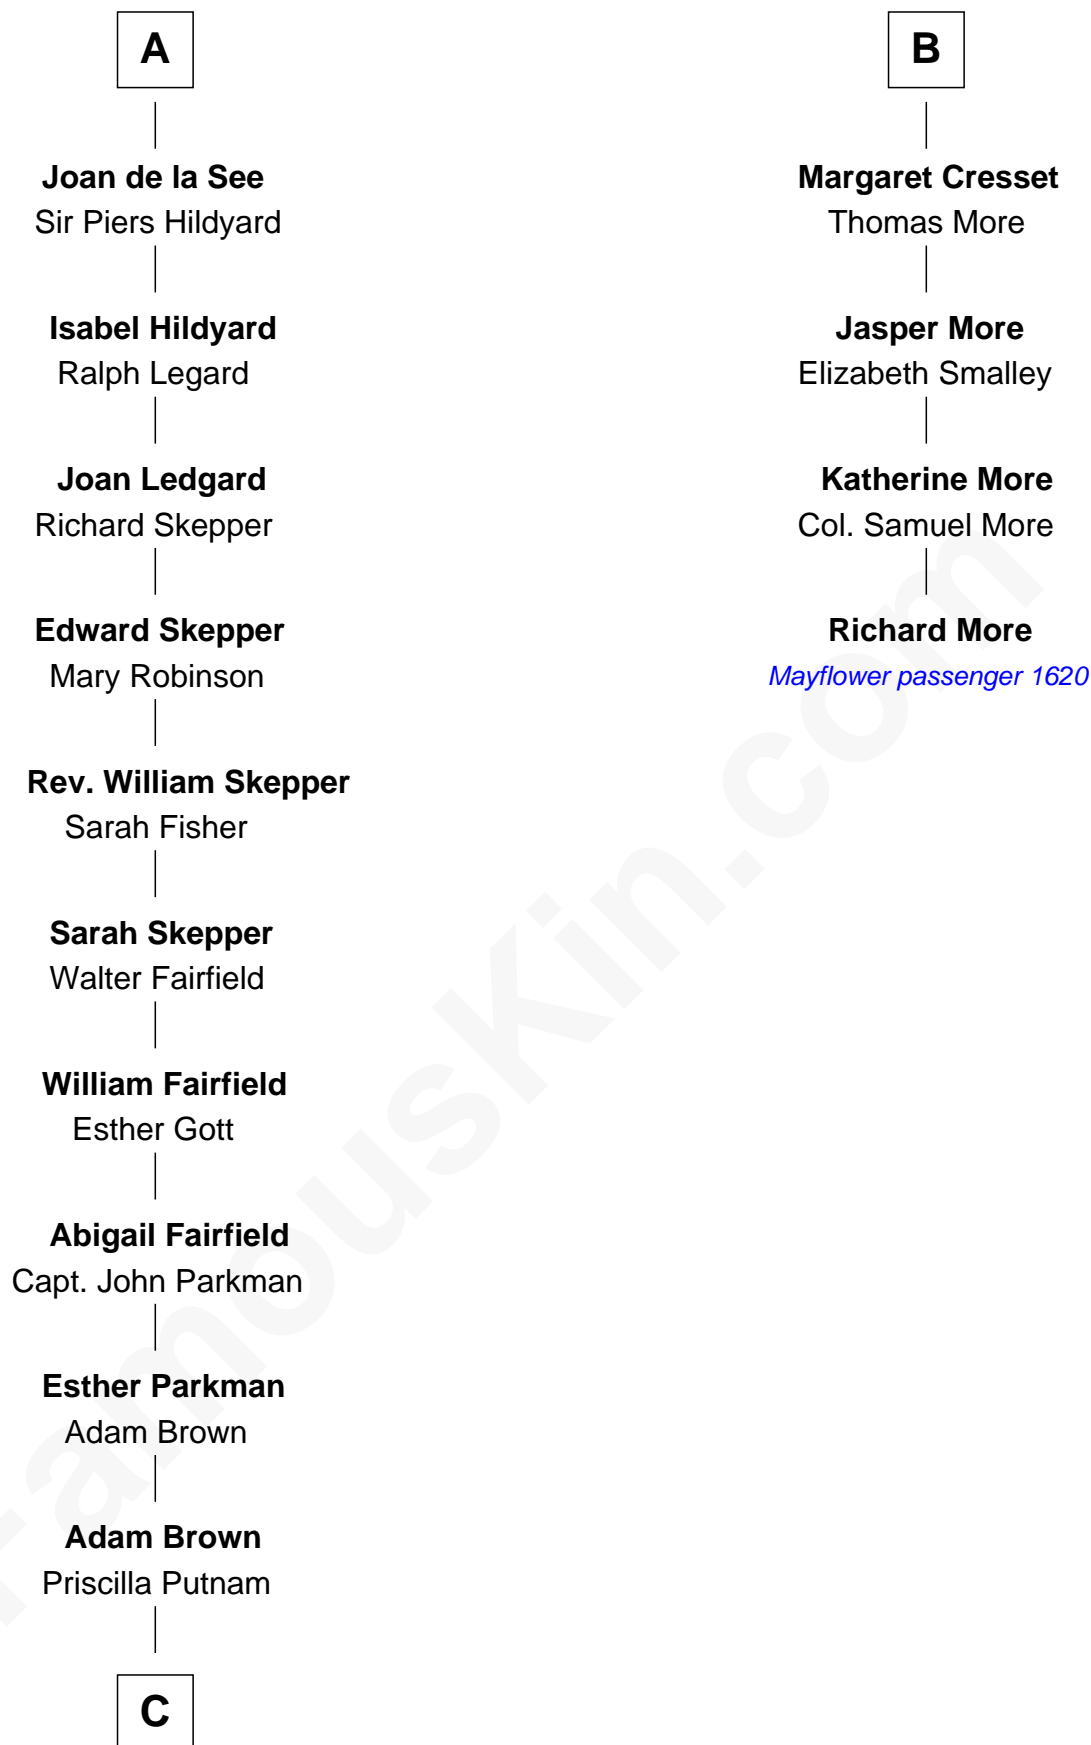

# FamousKin.com Relationship Chart of

**Calvin Coolidge**

*30th U.S. President*

**MAYFLOWER**

10th cousin 11 times removed of

**Richard More**

*(c1614 - c1696) Mayflower passenger 1620*

FamousKin.com