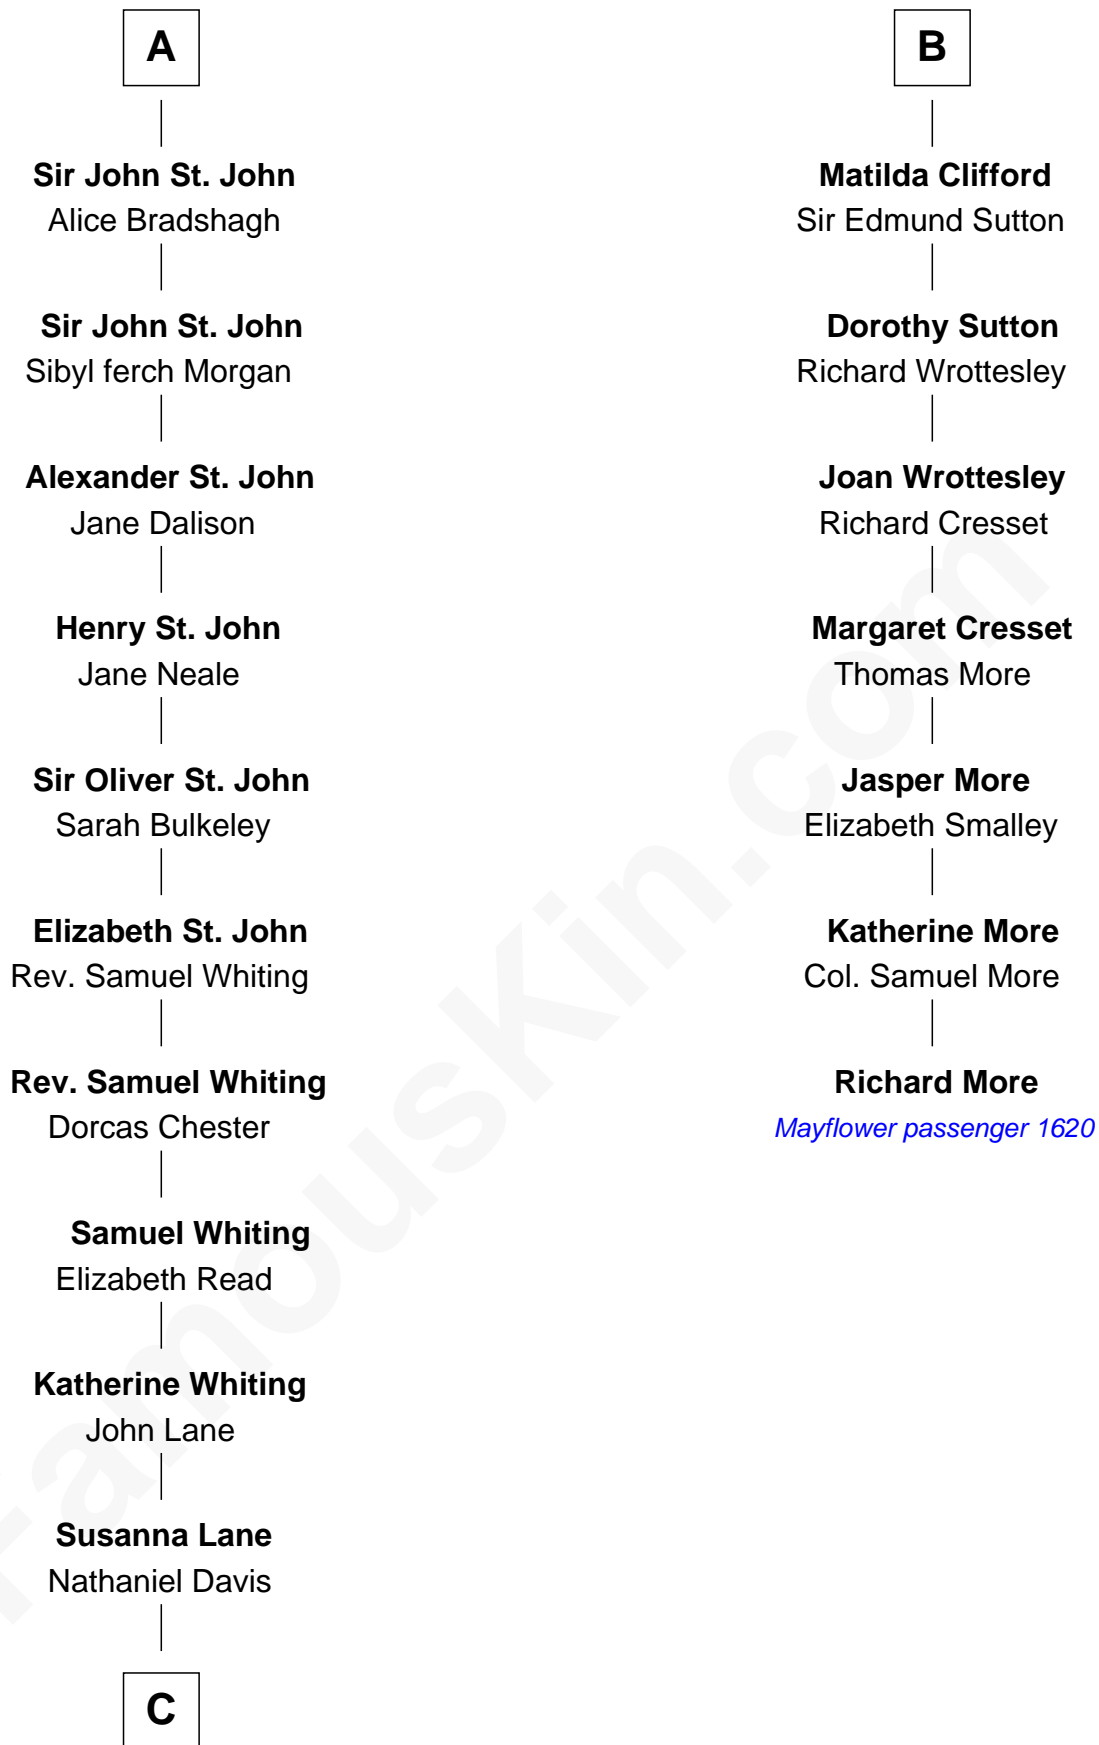

FamousKin.com Relationship Chart of

Calvin Coolidge

30th U.S. President

13th cousin 8 times removed of

Richard More

(c1614 - c1696) Mayflower passenger 1620

MAYFLOWER

C