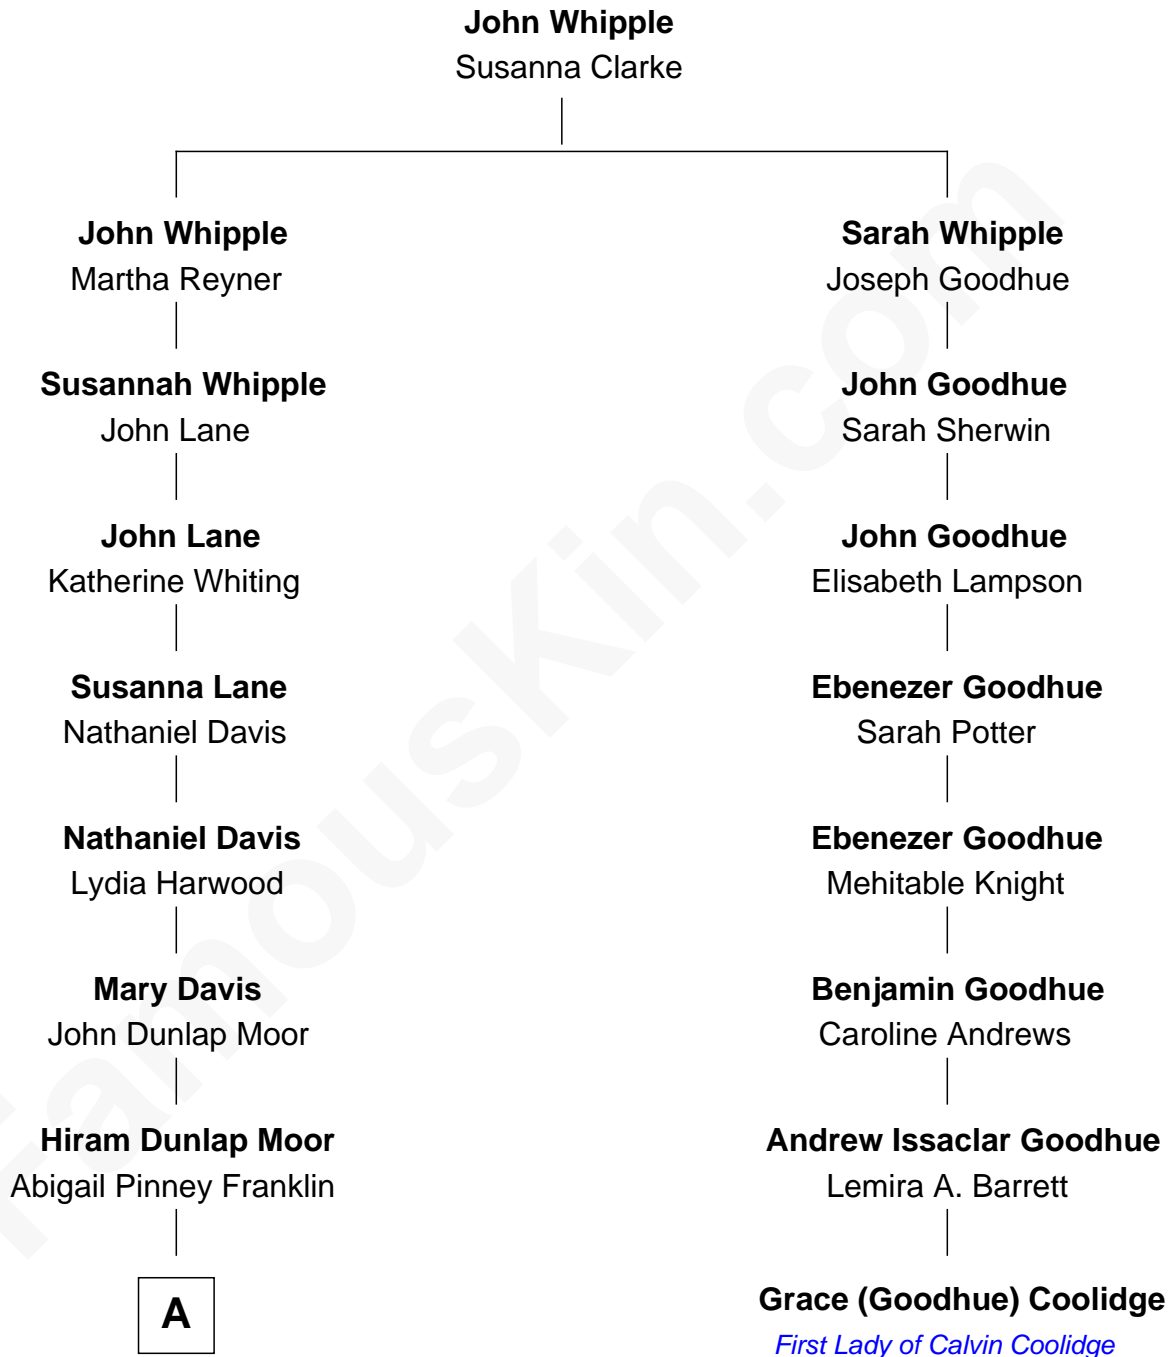

FamousKin.com
Relationship Chart of
Calvin Coolidge
30th U.S. President

7th cousin 1 time removed of
Grace (Goodhue) Coolidge
First Lady of President Calvin Coolidge

A

Victoria Josephine Moor
Col. John Calvin Coolidge

Calvin Coolidge
30th U.S. President

FamousKin.com