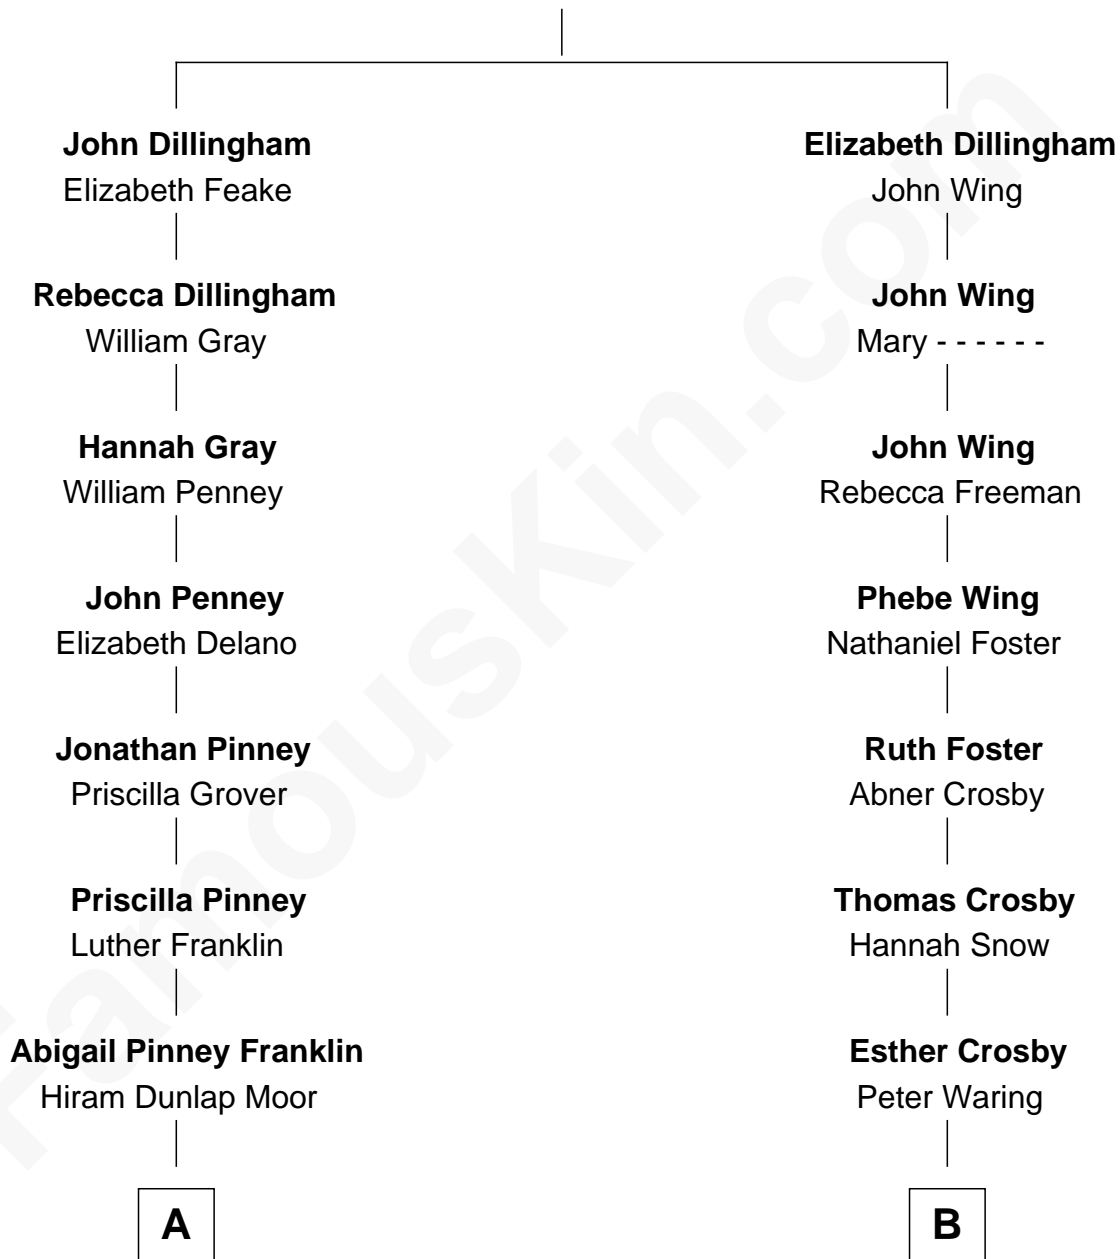

FamousKin.com Relationship Chart of

Calvin Coolidge

30th U.S. President

8th cousin 2 times removed of

Norman Rockwell

American Artist

Edward Dillingham

Ursula Carter

A

Victoria Josephine Moor
Col. John Calvin Coolidge

Calvin Coolidge
30th U.S. President

B

Jarvis Augustus Waring
Nancy Odell Boyce

Phebe Boyce Waring
John William Rockwell

Jarvis Waring Rockwell
Anne Mary Hill

Norman Rockwell
American Artist

FamousKin.com