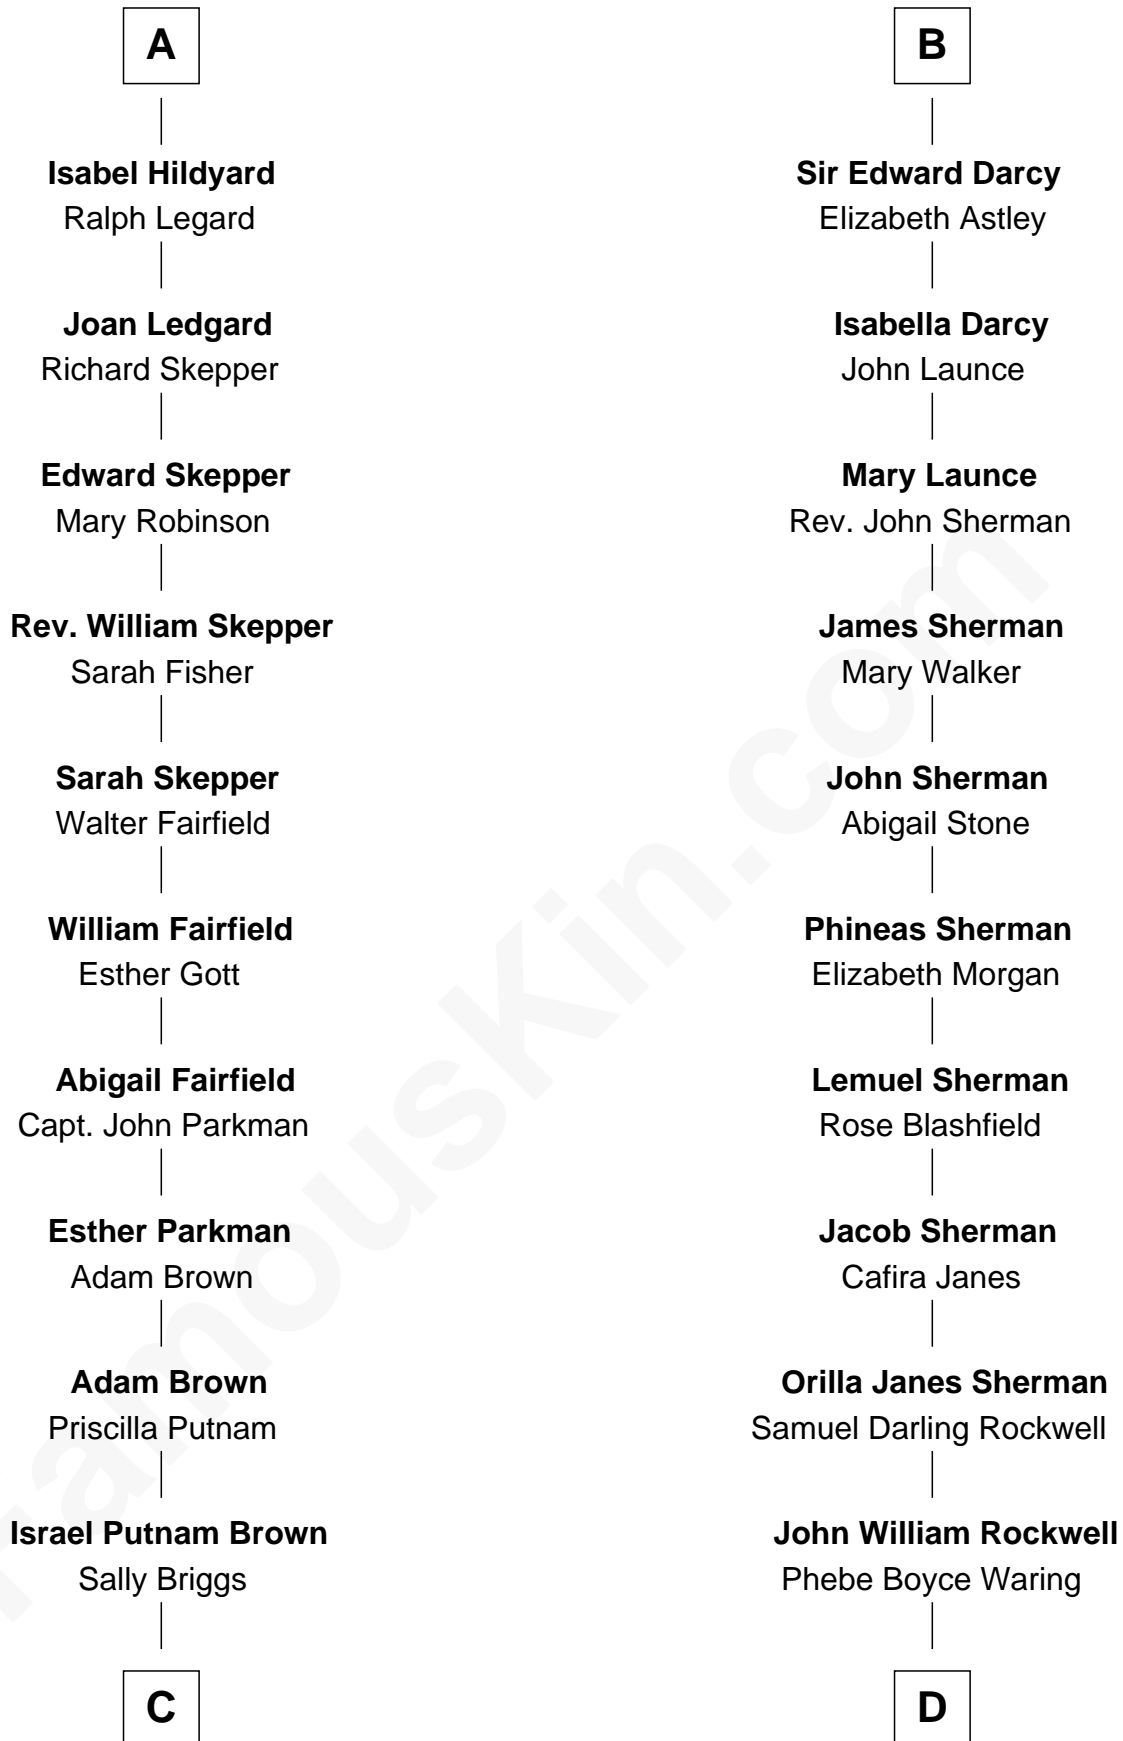

FamousKin.com
Relationship Chart of
Calvin Coolidge
30th U.S. President

18th cousin 2 times removed of
Norman Rockwell
American Artist

Edward III, King of England
 Philippa of Hainault

C

Sally Briggs Brown
Israel Chase Brewer

Sarah Almeda Brewer
Calvin Galusha Coolidge

Col. John Calvin Coolidge
Victoria Josephine Moor

Calvin Coolidge
30th U.S. President

D

Jarvis Waring Rockwell
Anne Mary Hill

Norman Rockwell
American Artist

FamousKin.com