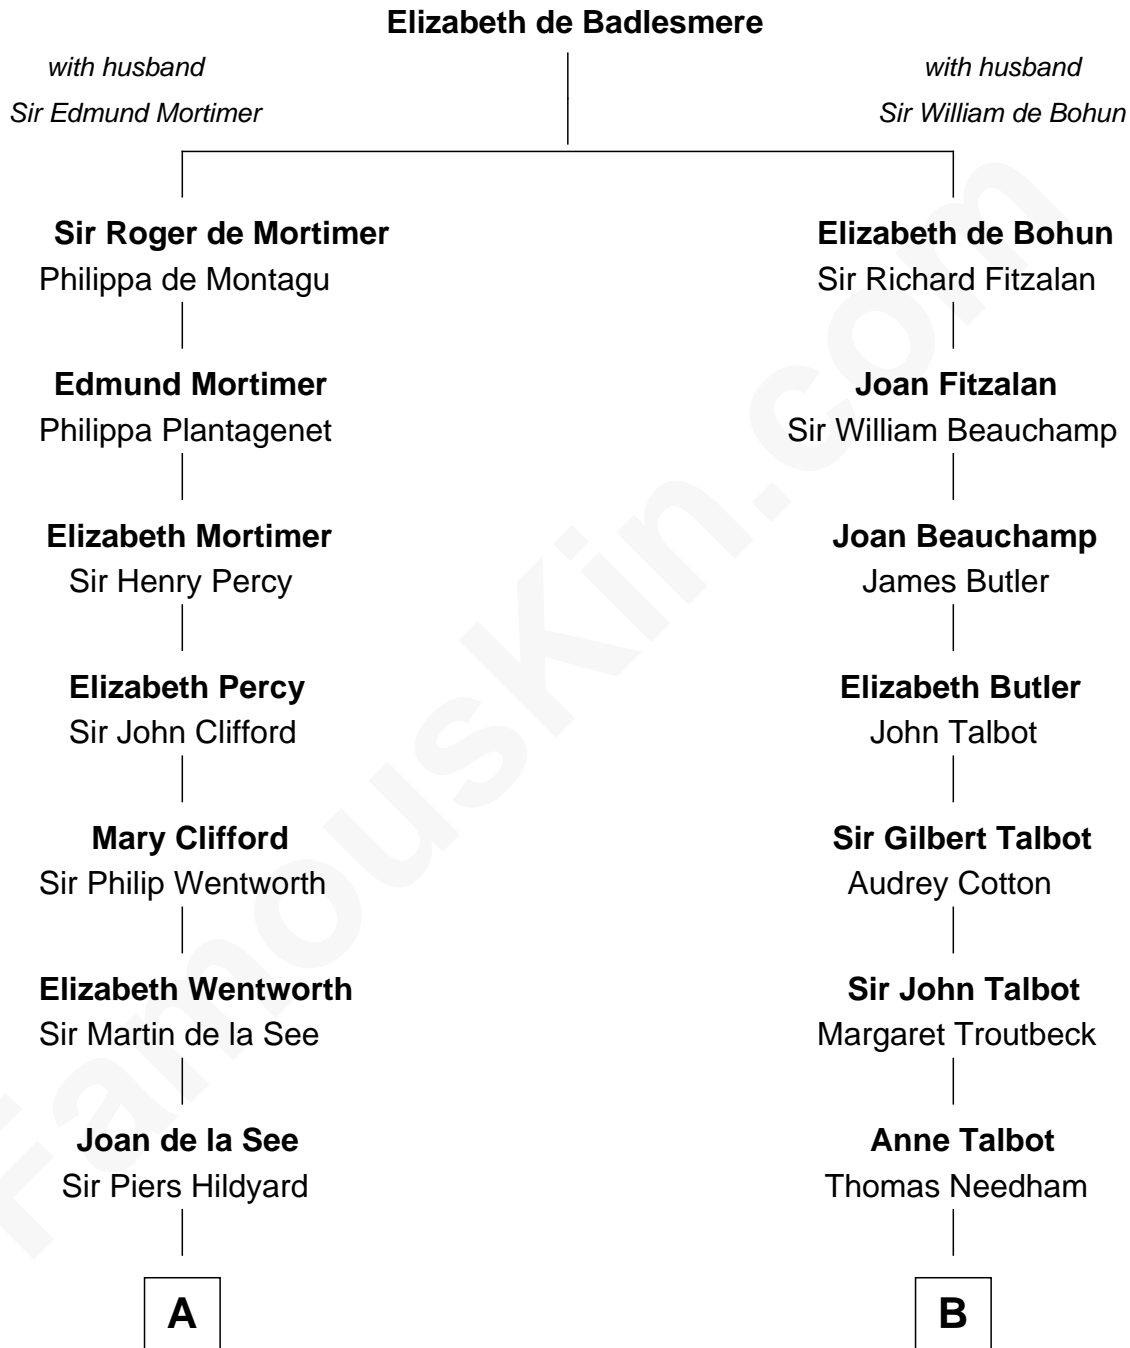

**FamousKin.com**  
**Relationship Chart of**  
**Calvin Coolidge**  
*30th U.S. President*

**18th cousin 2 times removed of**  
**Norman Rockwell**  
*American Artist*

**C**

**Sally Briggs Brown**  
Israel Chase Brewer

**Sarah Almeda Brewer**  
Calvin Galusha Coolidge

**Col. John Calvin Coolidge**  
Victoria Josephine Moor

**Calvin Coolidge**  
*30th U.S. President*

**D**

**Jarvis Waring Rockwell**  
Anne Mary Hill

**Norman Rockwell**  
*American Artist*