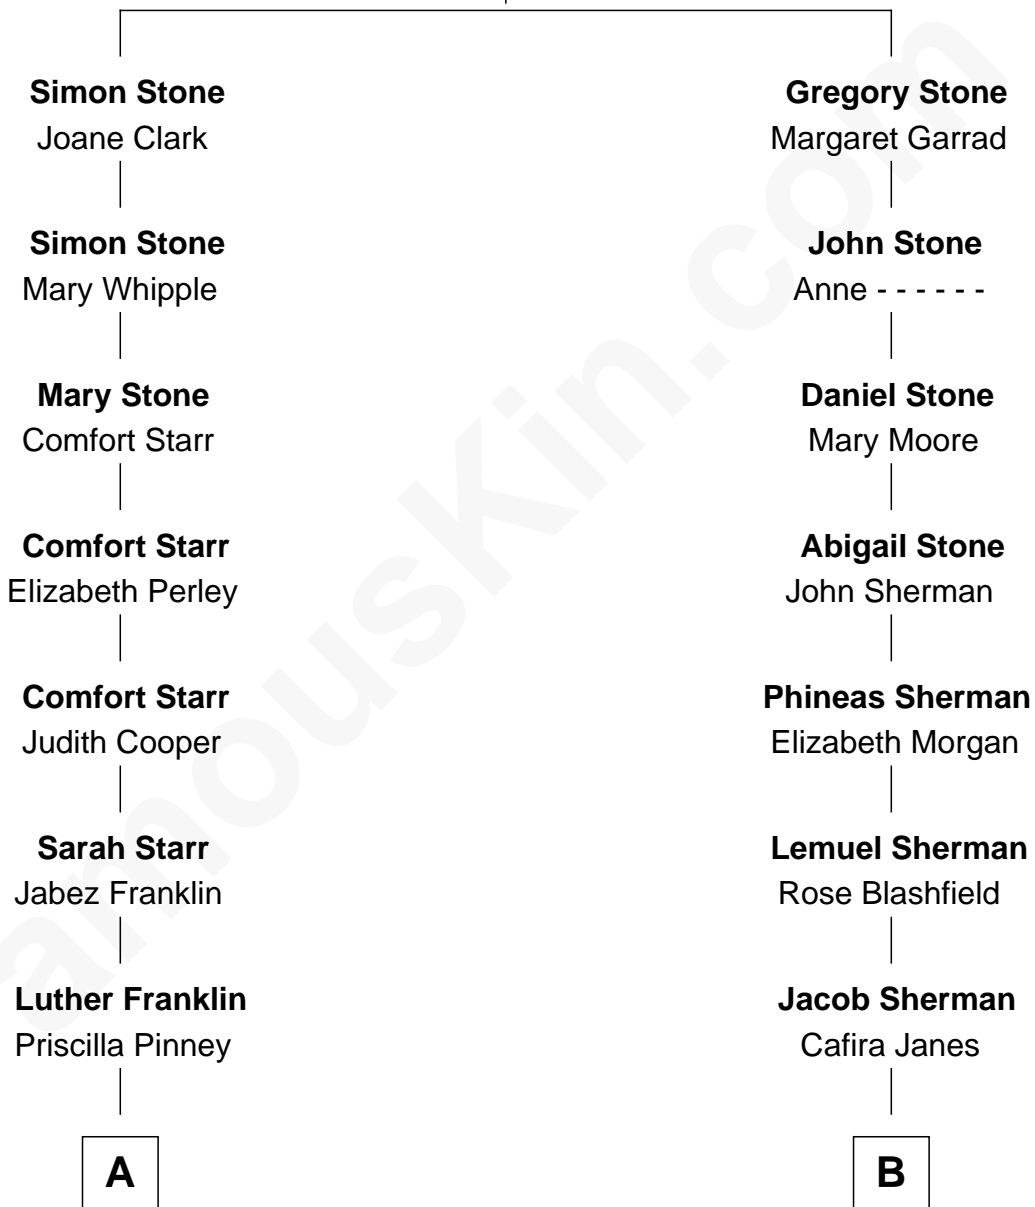

FamousKin.com Relationship Chart of

Calvin Coolidge

30th U.S. President

9th cousin 1 time removed of

Norman Rockwell

American Artist

David Stone

Ursula - - - - -

A

Abigail Pinney Franklin

Hiram Dunlap Moor

Victoria Josephine Moor

Col. John Calvin Coolidge

Calvin Coolidge

30th U.S. President

B

Orilla Janes Sherman

Samuel Darling Rockwell

John William Rockwell

Phebe Boyce Waring

Jarvis Waring Rockwell

Anne Mary Hill

Norman Rockwell

American Artist