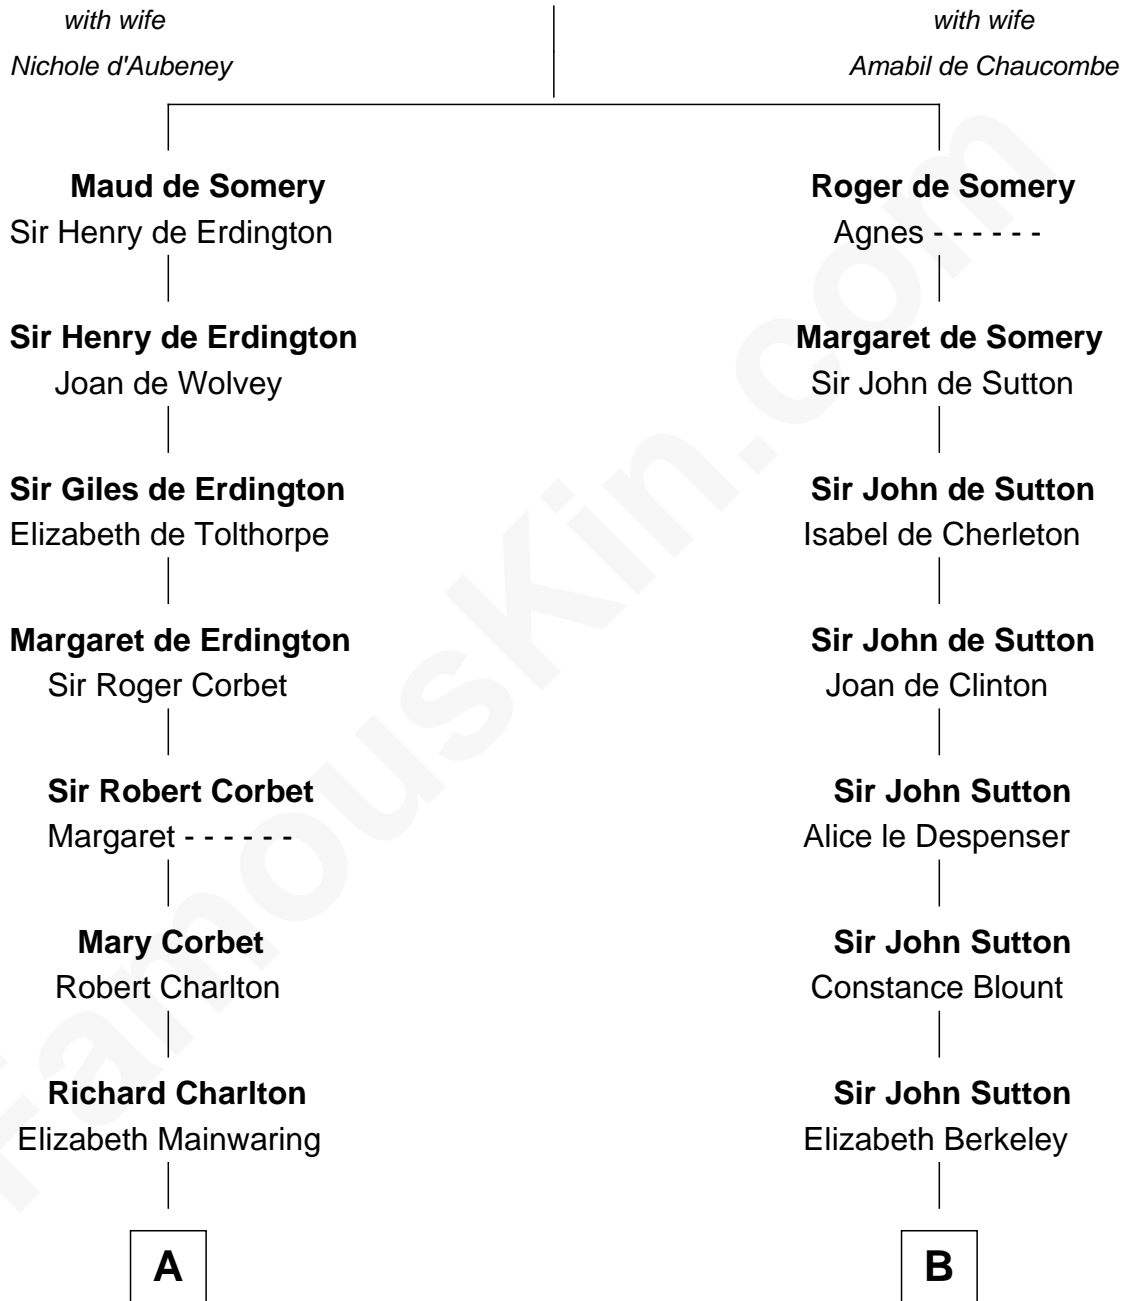

FamousKin.com Relationship Chart of

Calvin Coolidge

30th U.S. President

18th cousin 2 times removed of

Nicholas Gilman

Signer of the U.S. Constitution

Sir Roger de Somery

C

Mary Davis
John Dunlap Moor

Hiram Dunlap Moor
Abigail Pinney Franklin

Victoria Josephine Moor
Col. John Calvin Coolidge

Calvin Coolidge
30th U.S. President

D

Ann Taylor
Nicholas Gilman

Nicholas Gilman
Signer of the U.S. Constitution