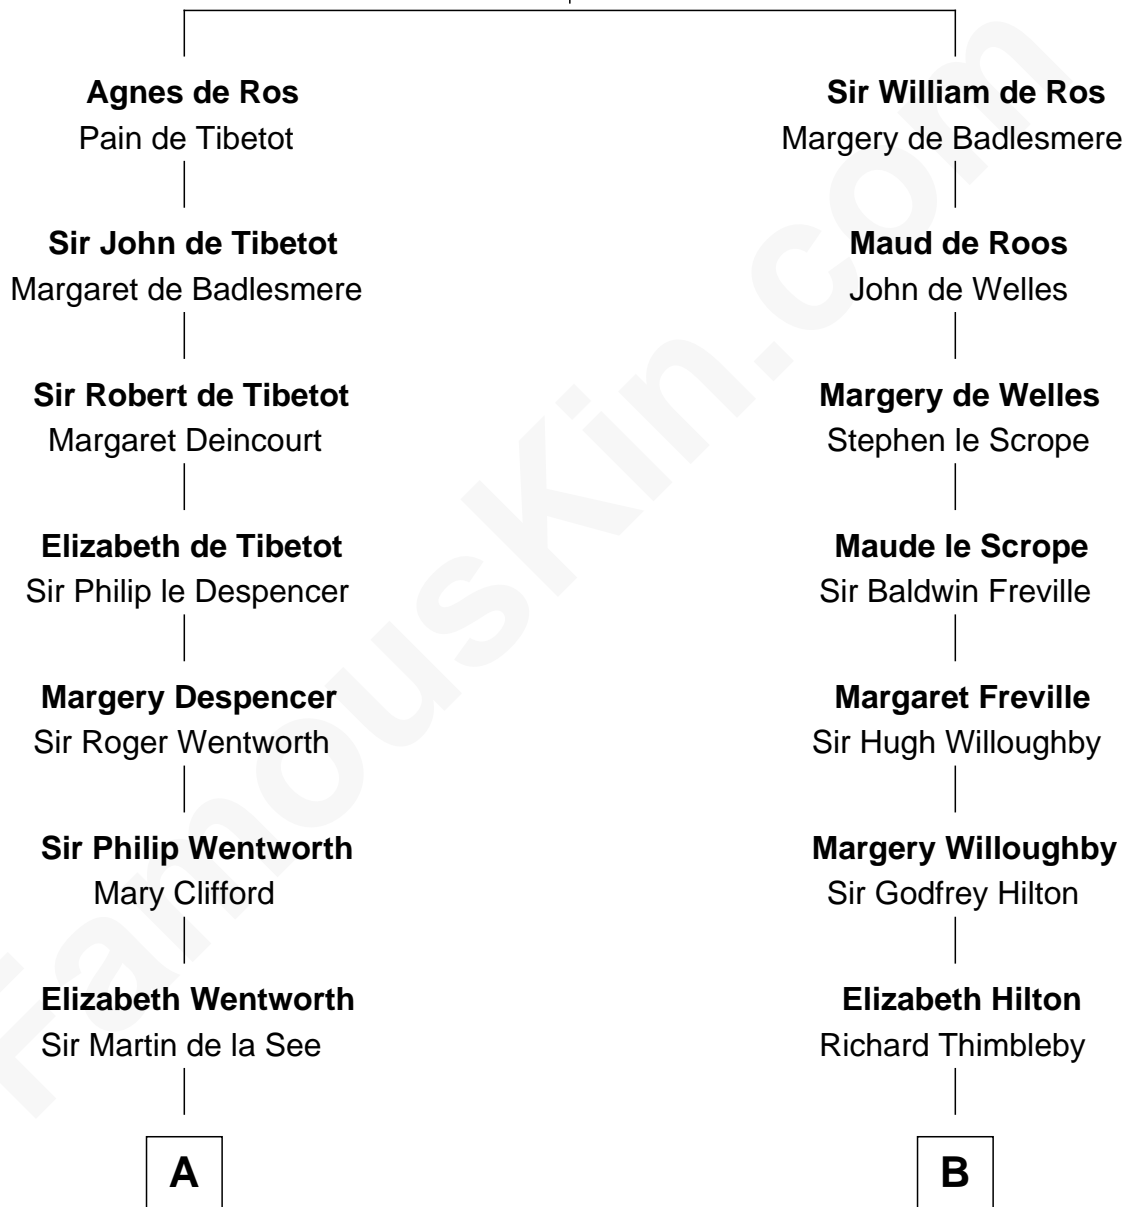

# FamousKin.com Relationship Chart of

**Calvin Coolidge**

*30th U.S. President*

16th cousin 5 times removed of

**Nicholas Gilman**

*Signer of the U.S. Constitution*

**William de Ros**

Maude de Vaux

Victoria Josephine Moor

Calvin Coolidge

*30th U.S. President*

FamousKin.com