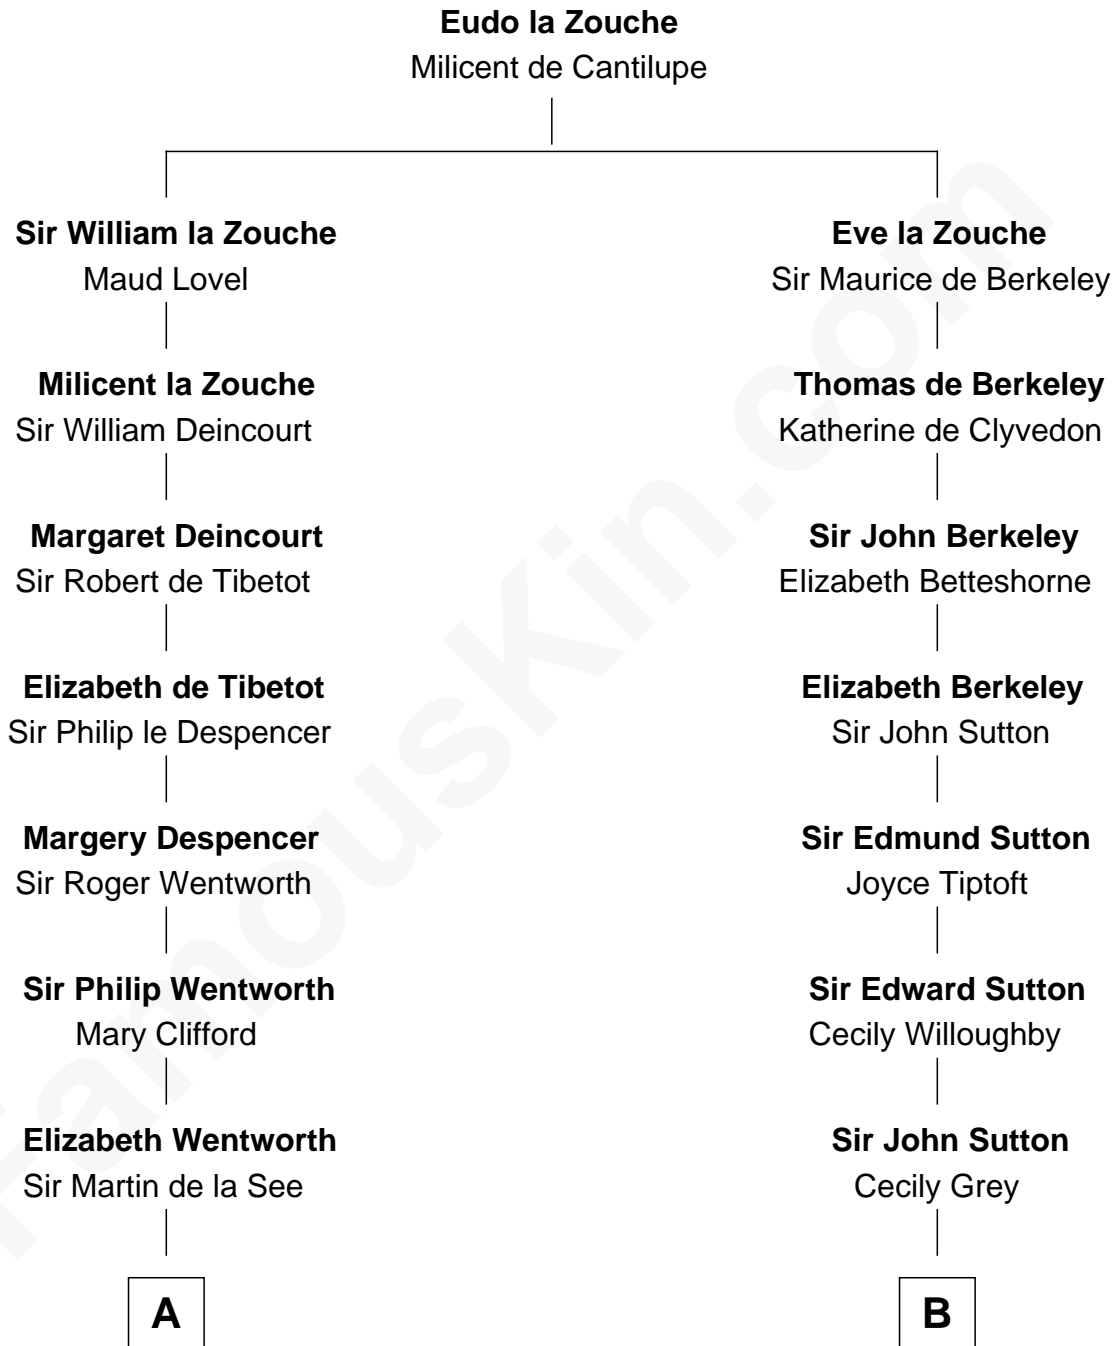

FamousKin.com Relationship Chart of

Calvin Coolidge

30th U.S. President

15th cousin 6 times removed of

Nicholas Gilman

Signer of the U.S. Constitution

C

Israel Putnam Brown

Sally Briggs

Sally Briggs Brown

Israel Chase Brewer

Sarah Almeda Brewer

Calvin Galusha Coolidge

Col. John Calvin Coolidge

Victoria Josephine Moor

Calvin Coolidge

30th U.S. President

FamousKin.com