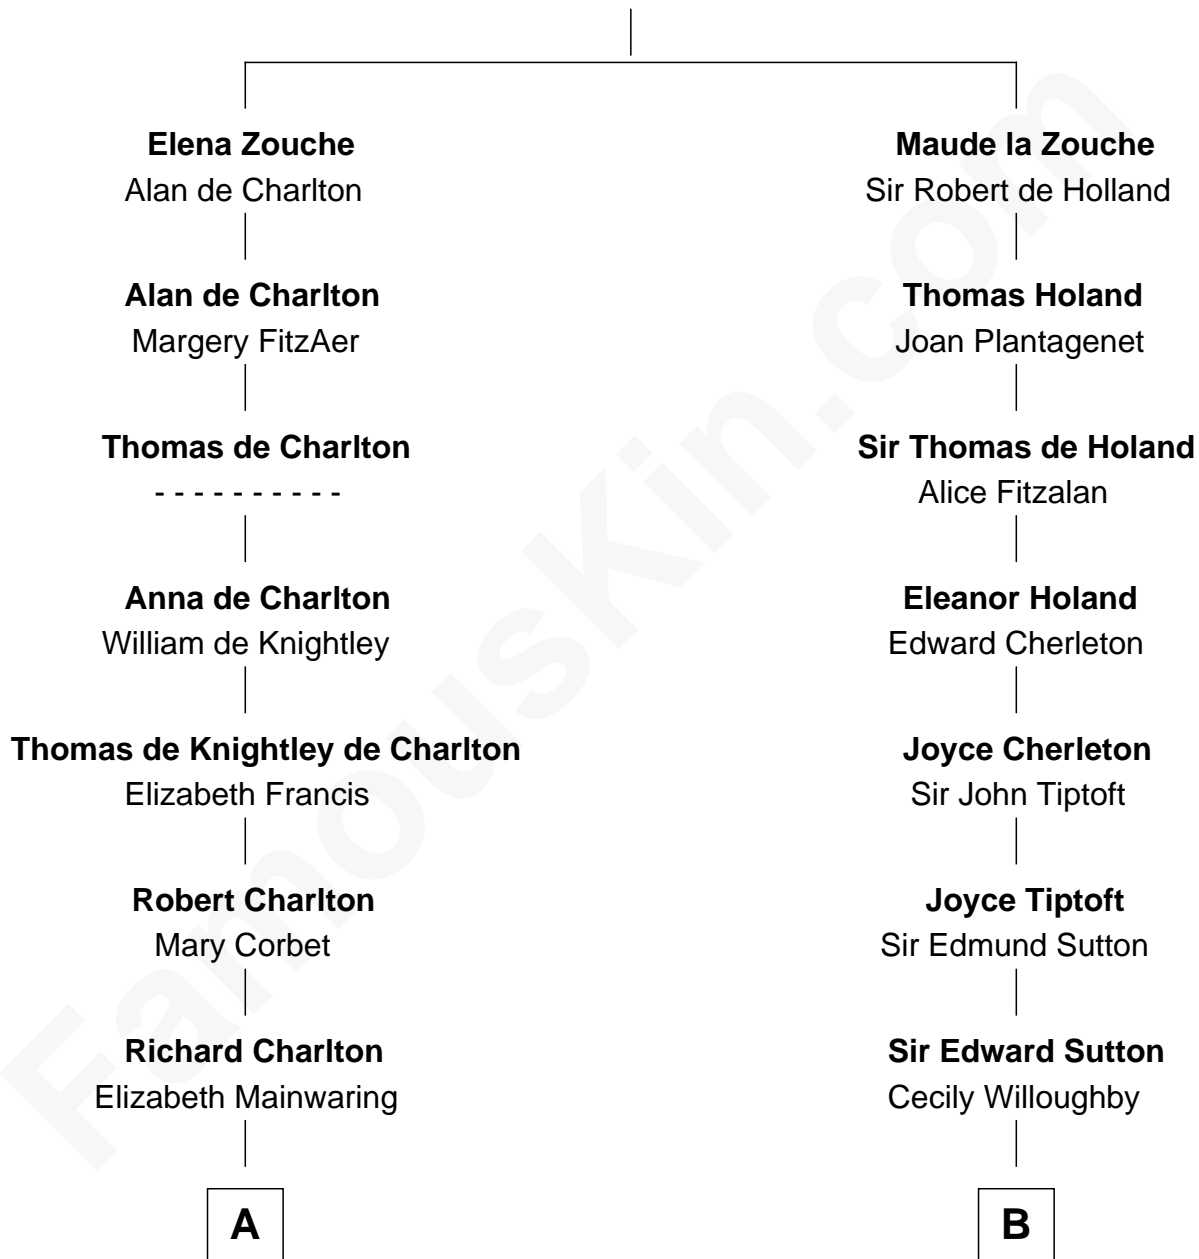

# FamousKin.com Relationship Chart of

**Calvin Coolidge**

*30th U.S. President*

16th cousin 4 times removed of

**Nicholas Gilman**

*Signer of the U.S. Constitution*

**Sir Alan la Zouche**

Eleanor de Segrave

**C**

—  
**Mary Davis**

John Dunlap Moor

—  
**Hiram Dunlap Moor**

Abigail Pinney Franklin

—  
**Victoria Josephine Moor**

Col. John Calvin Coolidge

—  
**Calvin Coolidge**

*30th U.S. President*

FamousKin.com