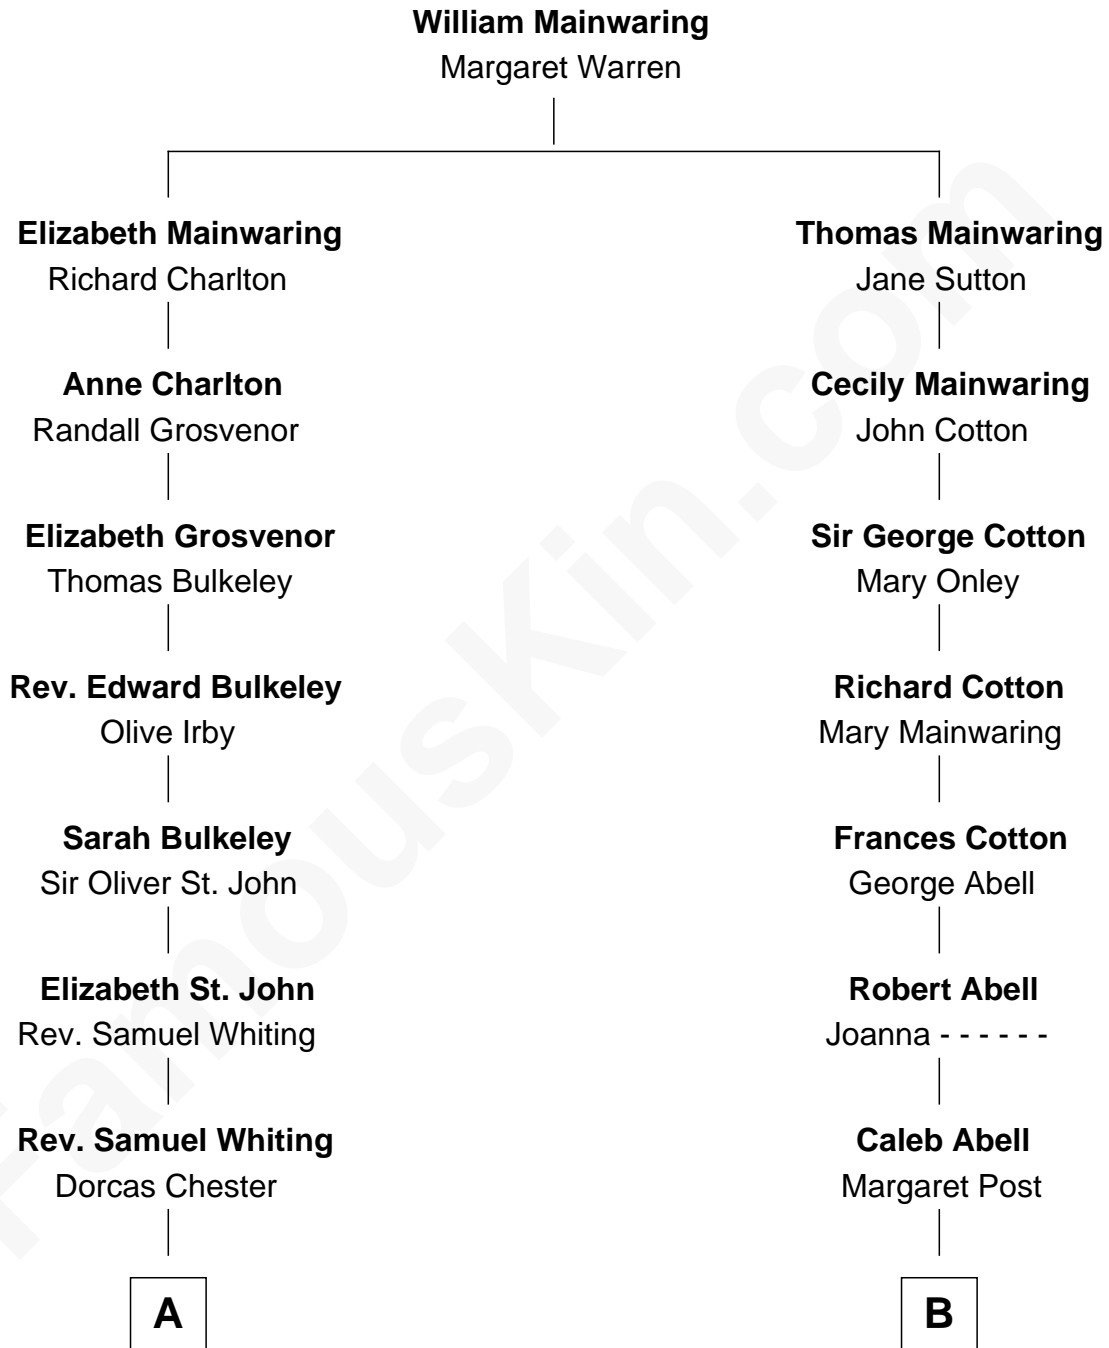

FamousKin.com
Relationship Chart of
Calvin Coolidge
30th U.S. President

14th cousin 3 times removed of
Richard Gere
Movie Actor

Richard Gere photo by [Francesco \(spaceodyssey\)](#) (CC BY 2.0)