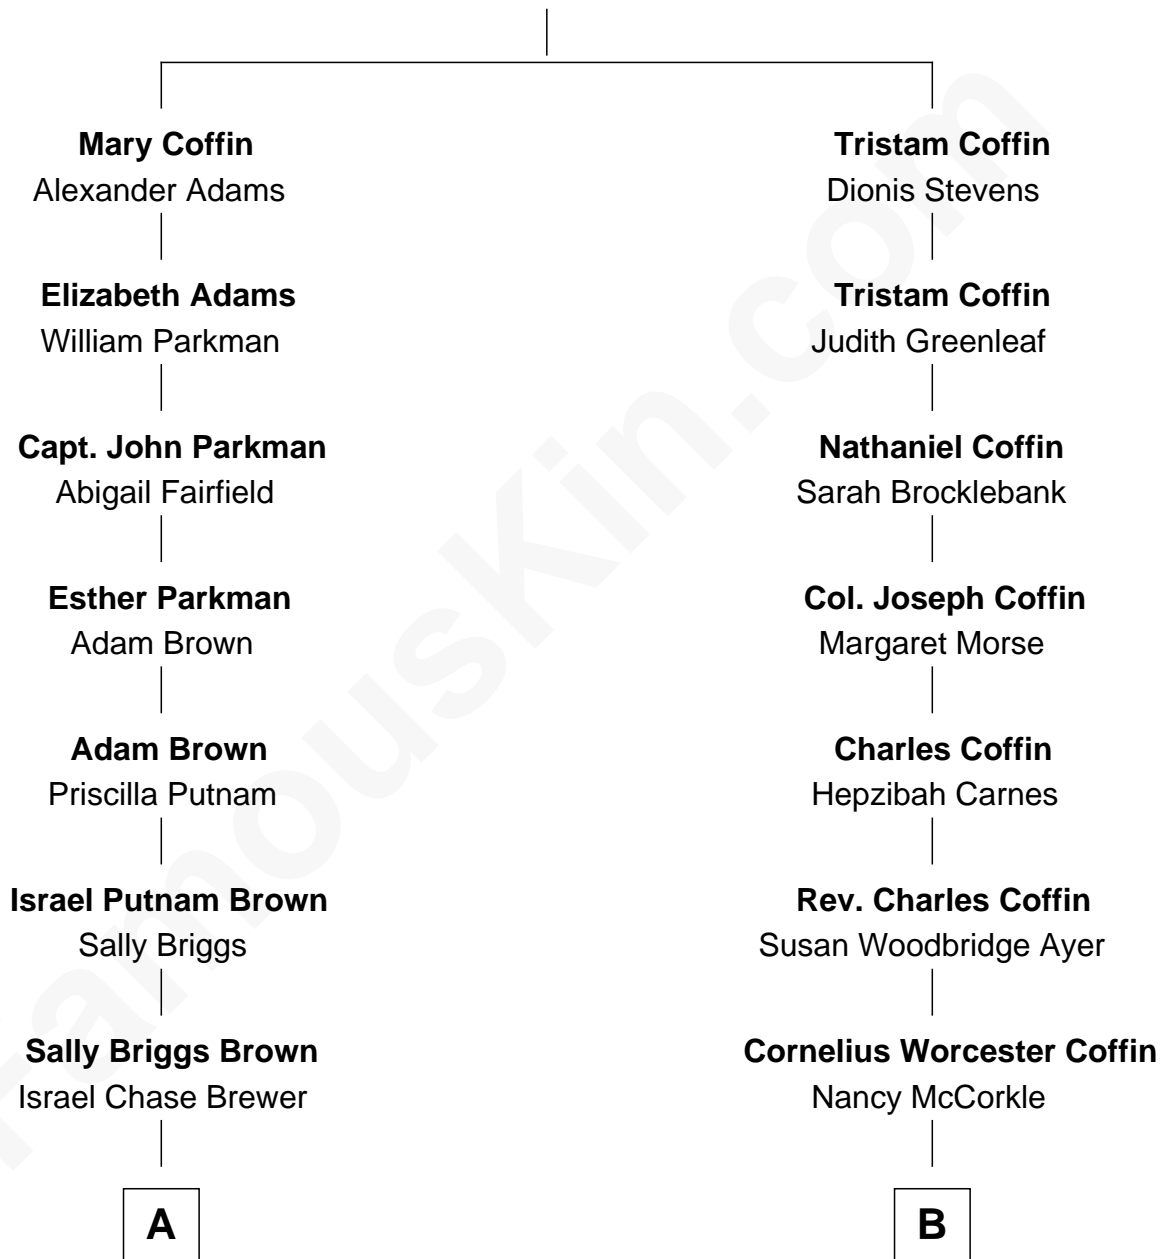

# FamousKin.com Relationship Chart of

**Calvin Coolidge**

*30th U.S. President*

9th cousin of

**Tennessee Williams**

*Author of A Streetcar Named Desire*

**Peter Coffin**

Joan Kember

**A**

**Sarah Almeda Brewer**  
Calvin Galusha Coolidge

**Col. John Calvin Coolidge**  
Victoria Josephine Moor

**Calvin Coolidge**  
*30th U.S. President*

**B**

**Isabelle Coffin**  
Thomas Lanier Williams

**Cornelius Coffin Williams**  
Edwina Dakin

**Tennessee Williams**  
*Author of A Streetcar Named Desire*

FamousKin.com