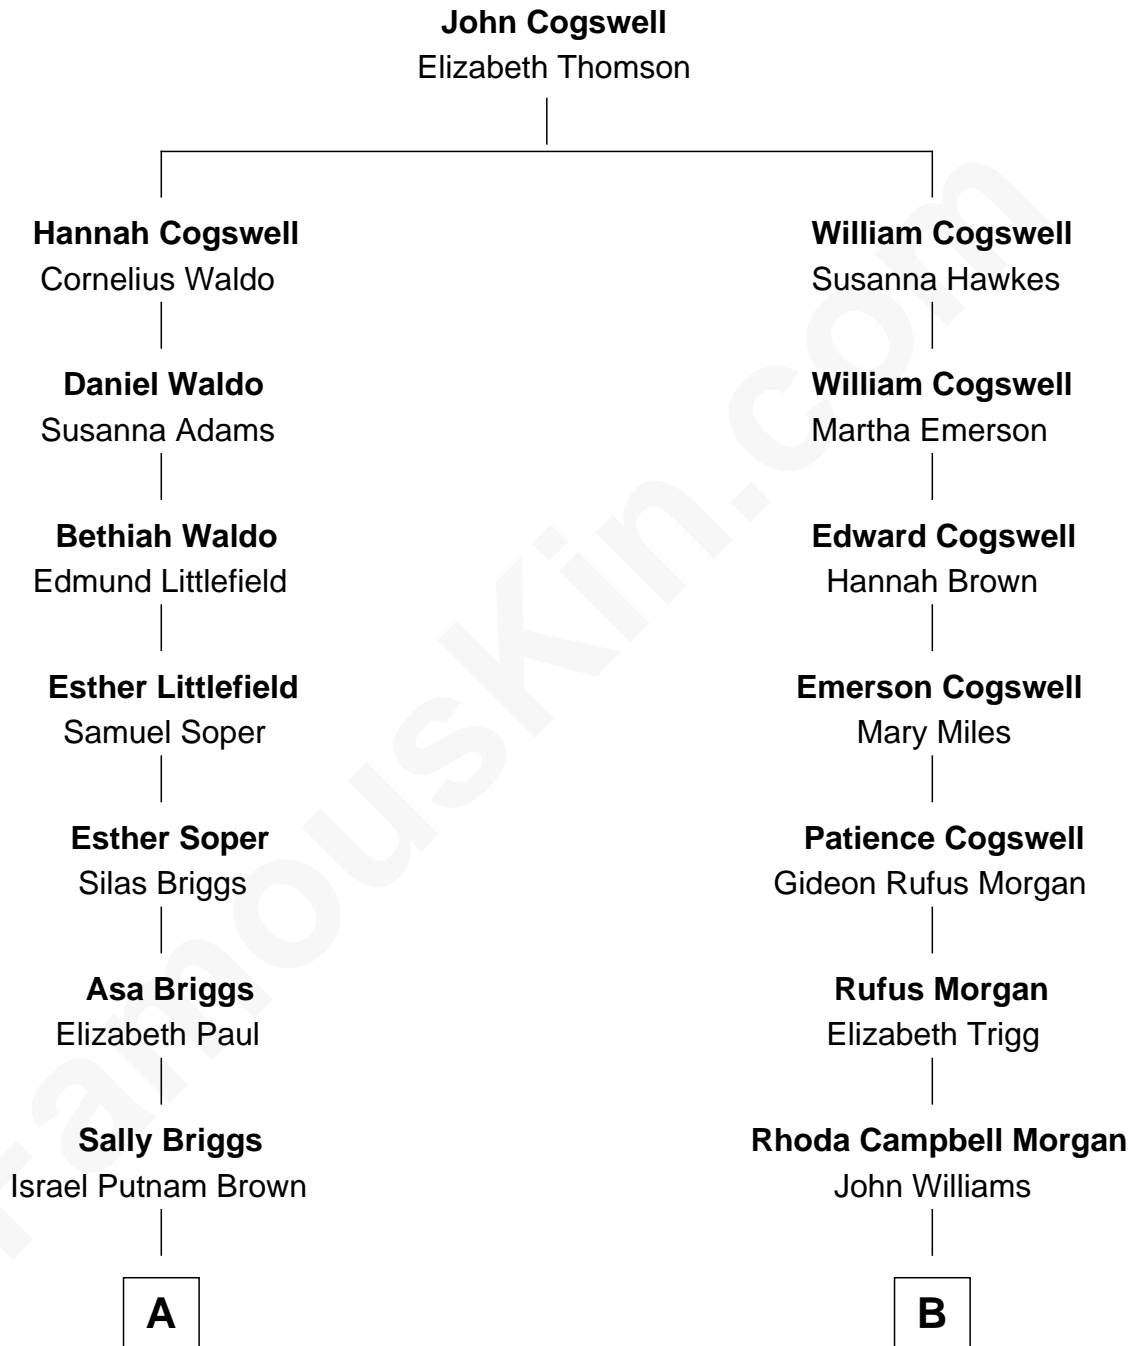

FamousKin.com Relationship Chart of

Calvin Coolidge

30th U.S. President

9th cousin 1 time removed of

Tennessee Williams

Author of A Streetcar Named Desire

A

Sally Briggs Brown
Israel Chase Brewer

Sarah Almeda Brewer
Calvin Galusha Coolidge

Col. John Calvin Coolidge
Victoria Josephine Moor

Calvin Coolidge
30th U.S. President

B

Thomas Lanier Williams
Isabelle Coffin

Cornelius Coffin Williams
Edwina Dakin