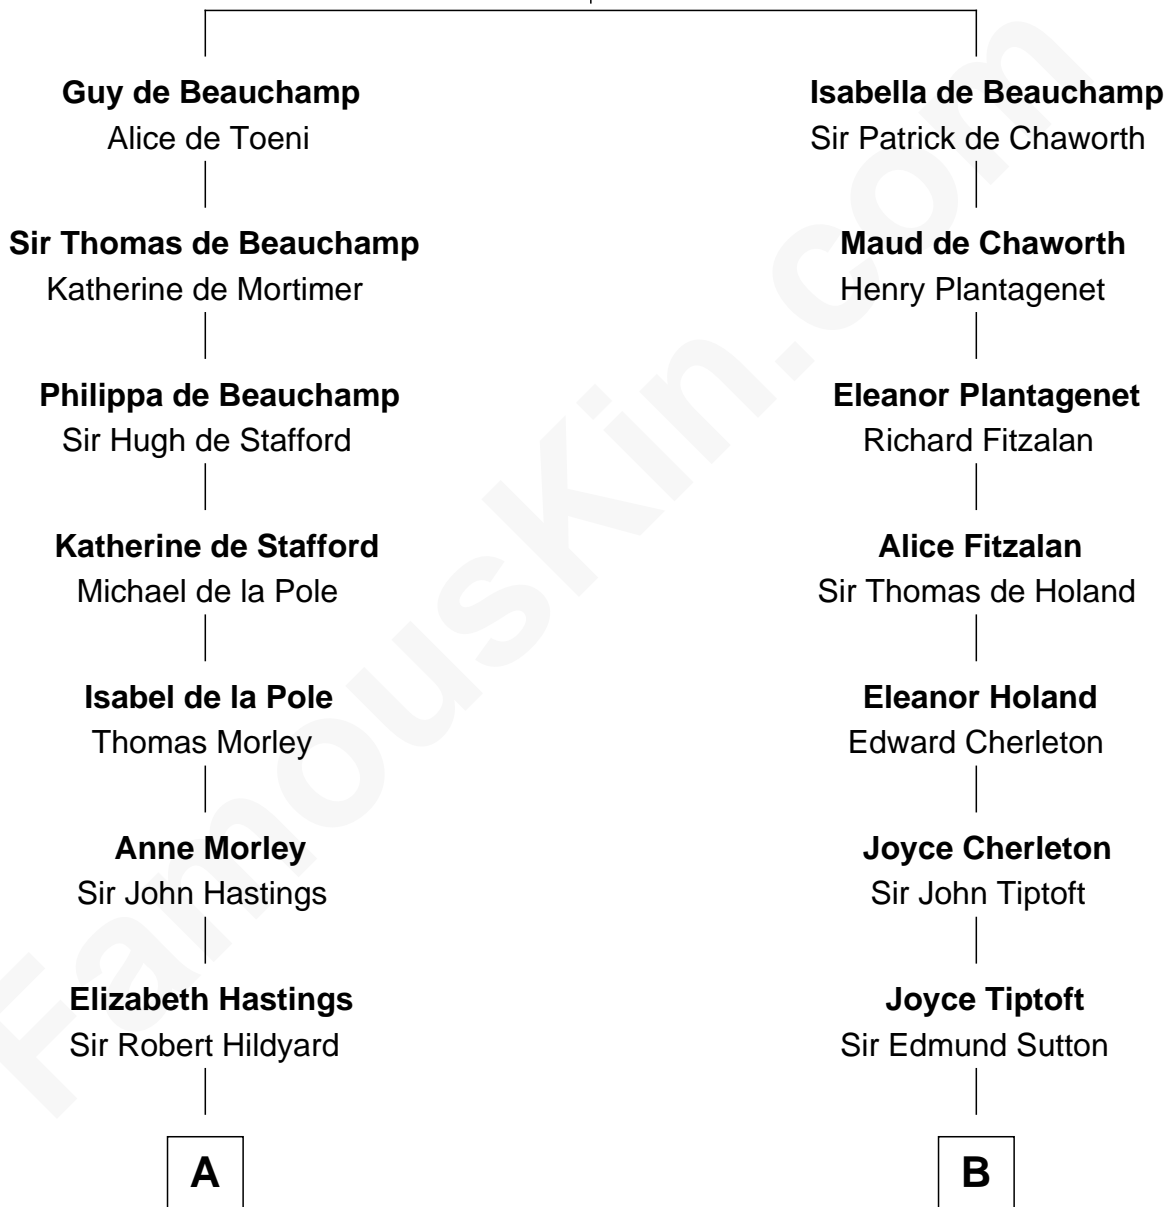

FamousKin.com Relationship Chart of

Calvin Coolidge

30th U.S. President

21st cousin of

Tennessee Williams

Author of *A Streetcar Named Desire*

William de Beauchamp

Maud FitzJohn

Victoria Josephine Moor

Calvin Coolidge

30th U.S. President

D

Susan Woodbridge Ayer

Rev. Charles Coffin

Cornelius Worcester Coffin

Nancy McCorkle