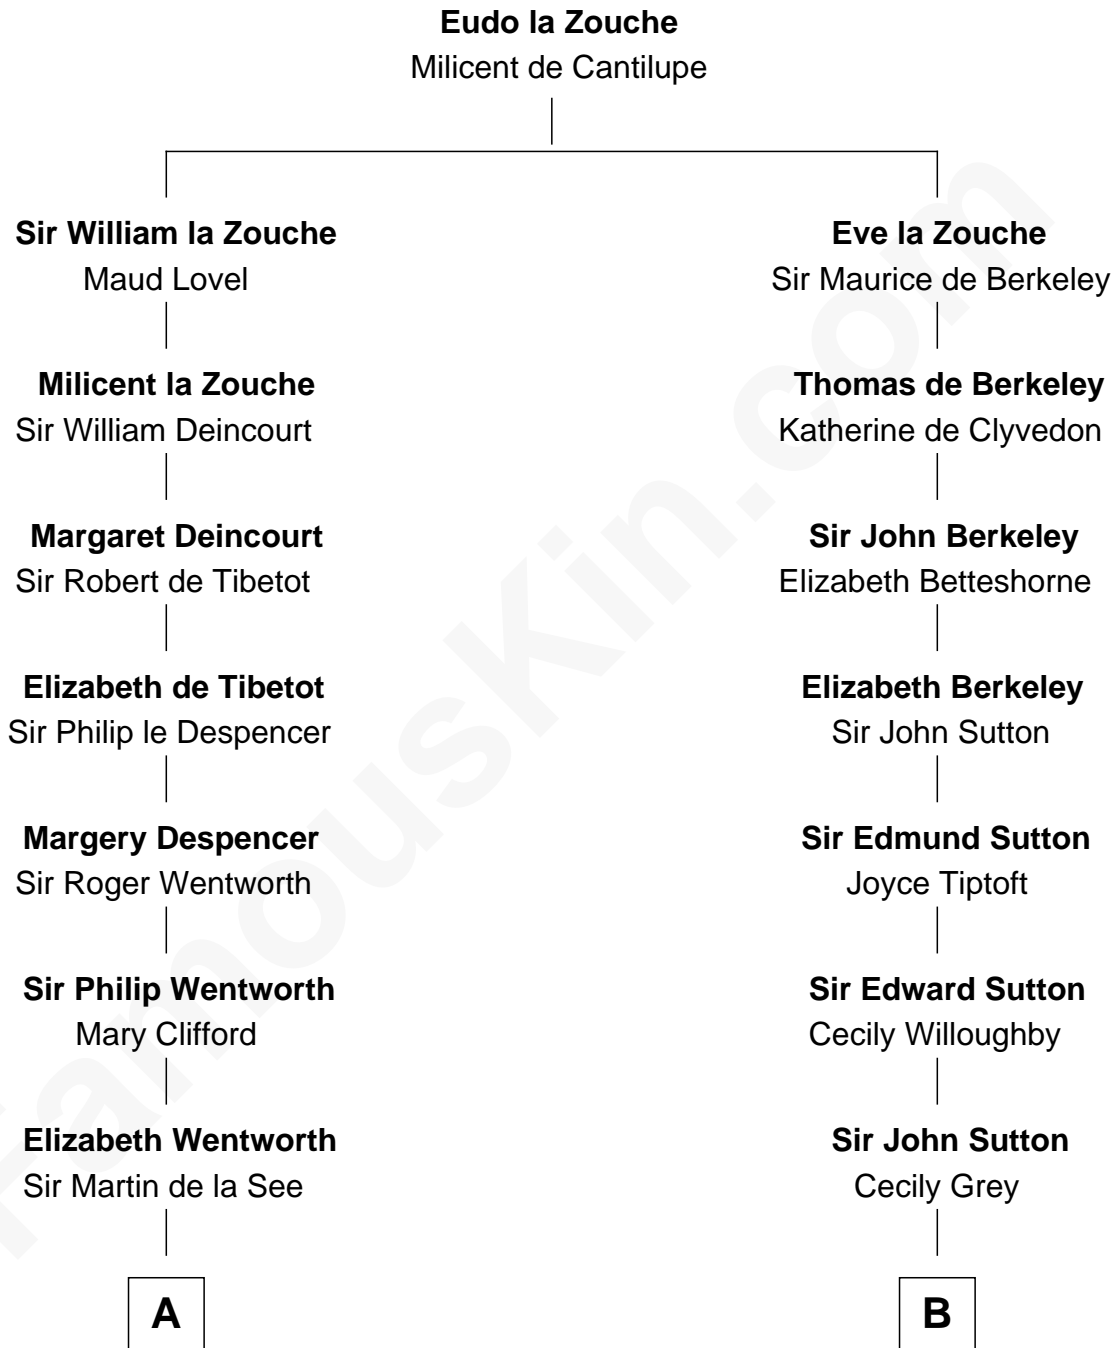

FamousKin.com
Relationship Chart of
Calvin Coolidge
30th U.S. President

19th cousin 2 times removed of
Tennessee Williams
Author of A Streetcar Named Desire

C

Israel Putnam Brown

Sally Briggs

Sally Briggs Brown

Israel Chase Brewer

Sarah Almeda Brewer

Calvin Galusha Coolidge

Col. John Calvin Coolidge

Victoria Josephine Moor

Calvin Coolidge

30th U.S. President

D