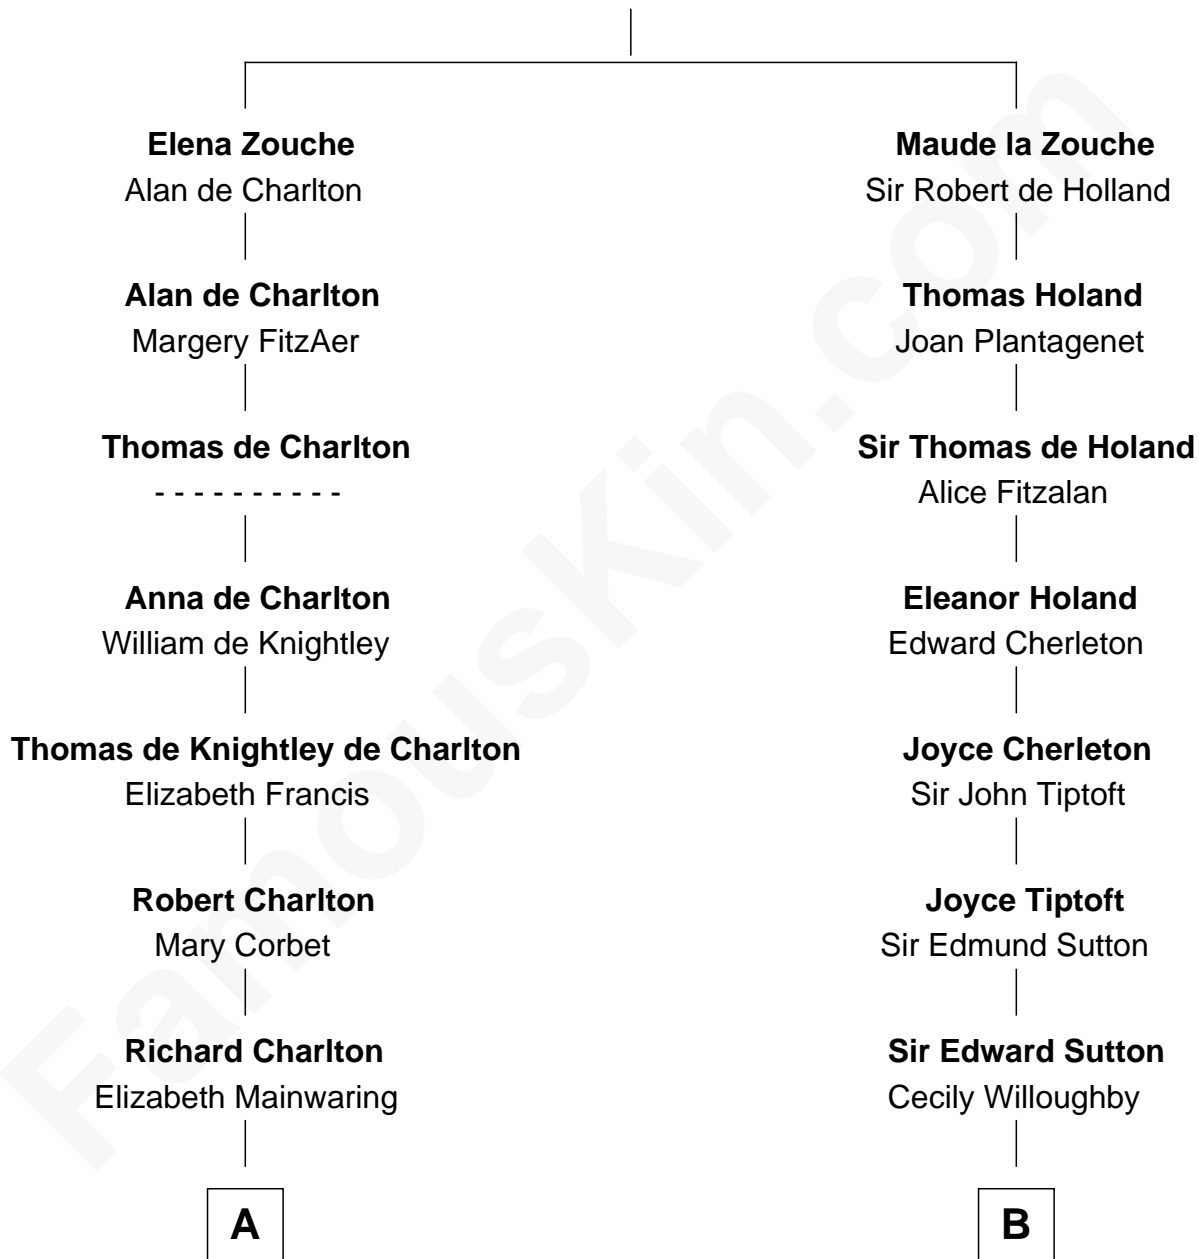

FamousKin.com Relationship Chart of

Calvin Coolidge

30th U.S. President

20th cousin of

Tennessee Williams

Author of *A Streetcar Named Desire*

Sir Alan la Zouche

Eleanor de Segrave

C

Mary Davis
John Dunlap Moor

Hiram Dunlap Moor
Abigail Pinney Franklin

Victoria Josephine Moor
Col. John Calvin Coolidge

Calvin Coolidge
30th U.S. President

D

Cornelius Worcester Coffin
Nancy McCorkle

Isabelle Coffin
Thomas Lanier Williams