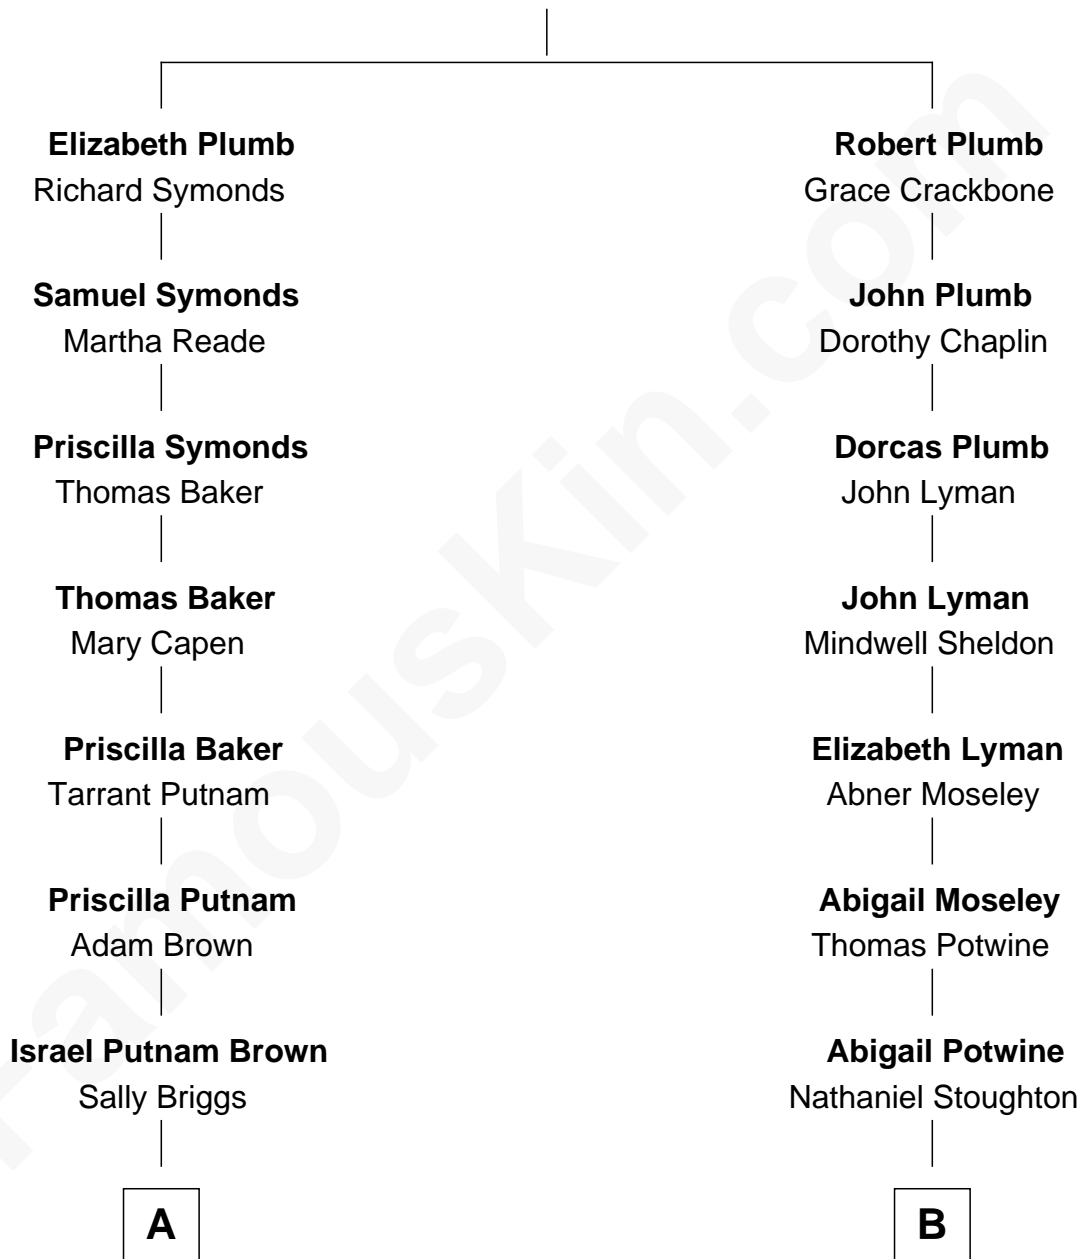

FamousKin.com Relationship Chart of

Calvin Coolidge

30th U.S. President

10th cousin 1 time removed of

Dr. Benjamin Spock

American Pediatrician and Author on Child Care

Robert Plumb
Elizabeth Purcas

A