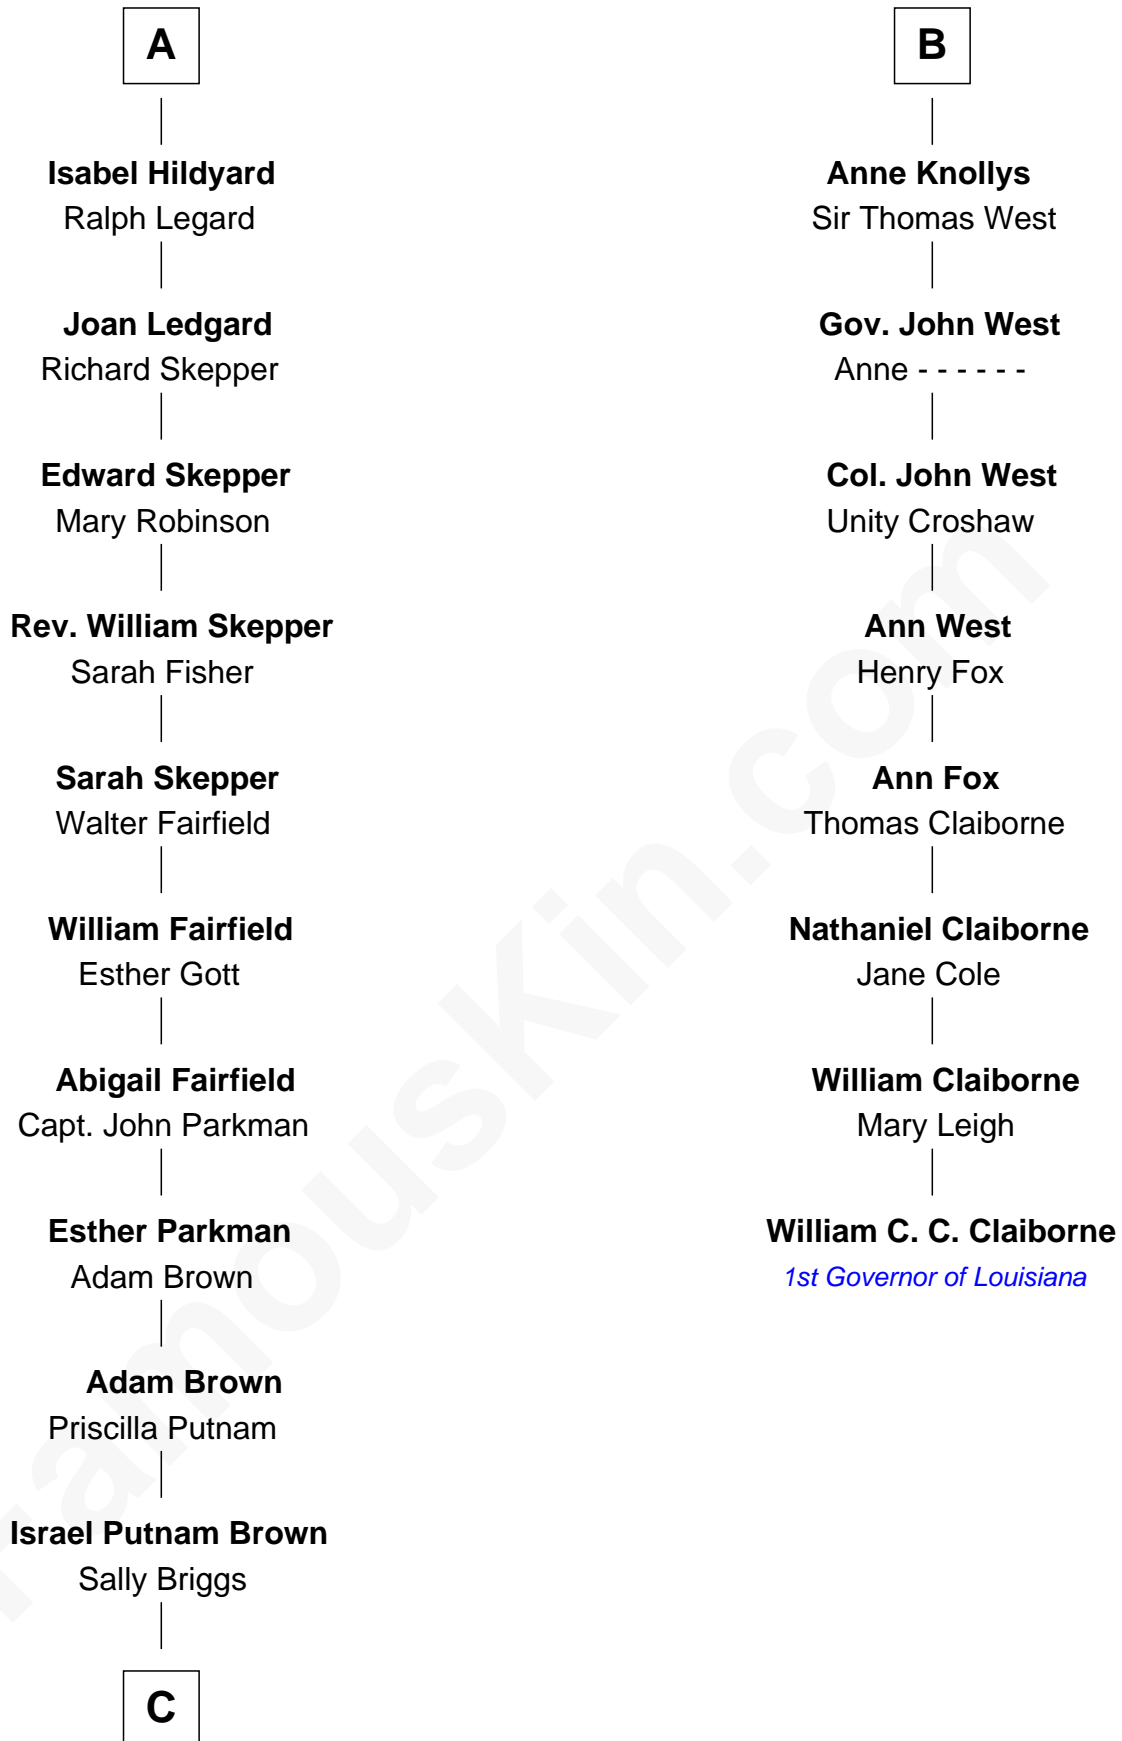

FamousKin.com Relationship Chart of

Calvin Coolidge

30th U.S. President

14th cousin 6 times removed of

William C. C. Claiborne

1st Governor of Louisiana

Edward III, King of England

Philippa of Hainault

C

—
Sally Briggs Brown

Israel Chase Brewer

—
Sarah Almeda Brewer

Calvin Galusha Coolidge

—
Col. John Calvin Coolidge

Victoria Josephine Moor

—
Calvin Coolidge

30th U.S. President

FamousKin.com