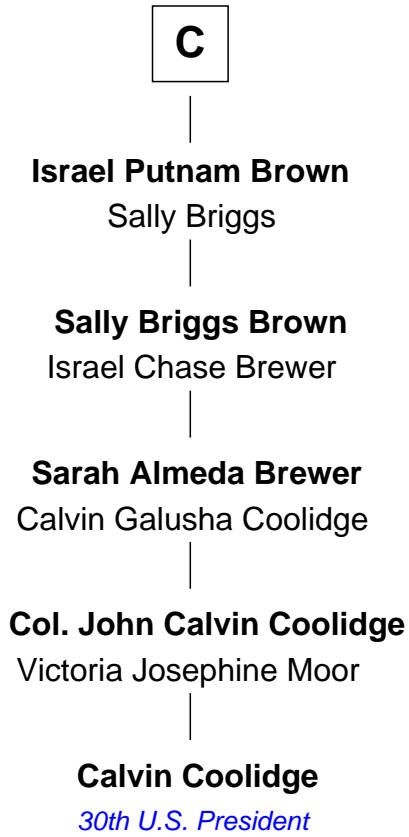

FamousKin.com
Relationship Chart of
Calvin Coolidge
30th U.S. President

17th cousin 4 times removed of
William C. C. Claiborne
1st Governor of Louisiana

Gunselm de Badlesmere

FamousKin.com