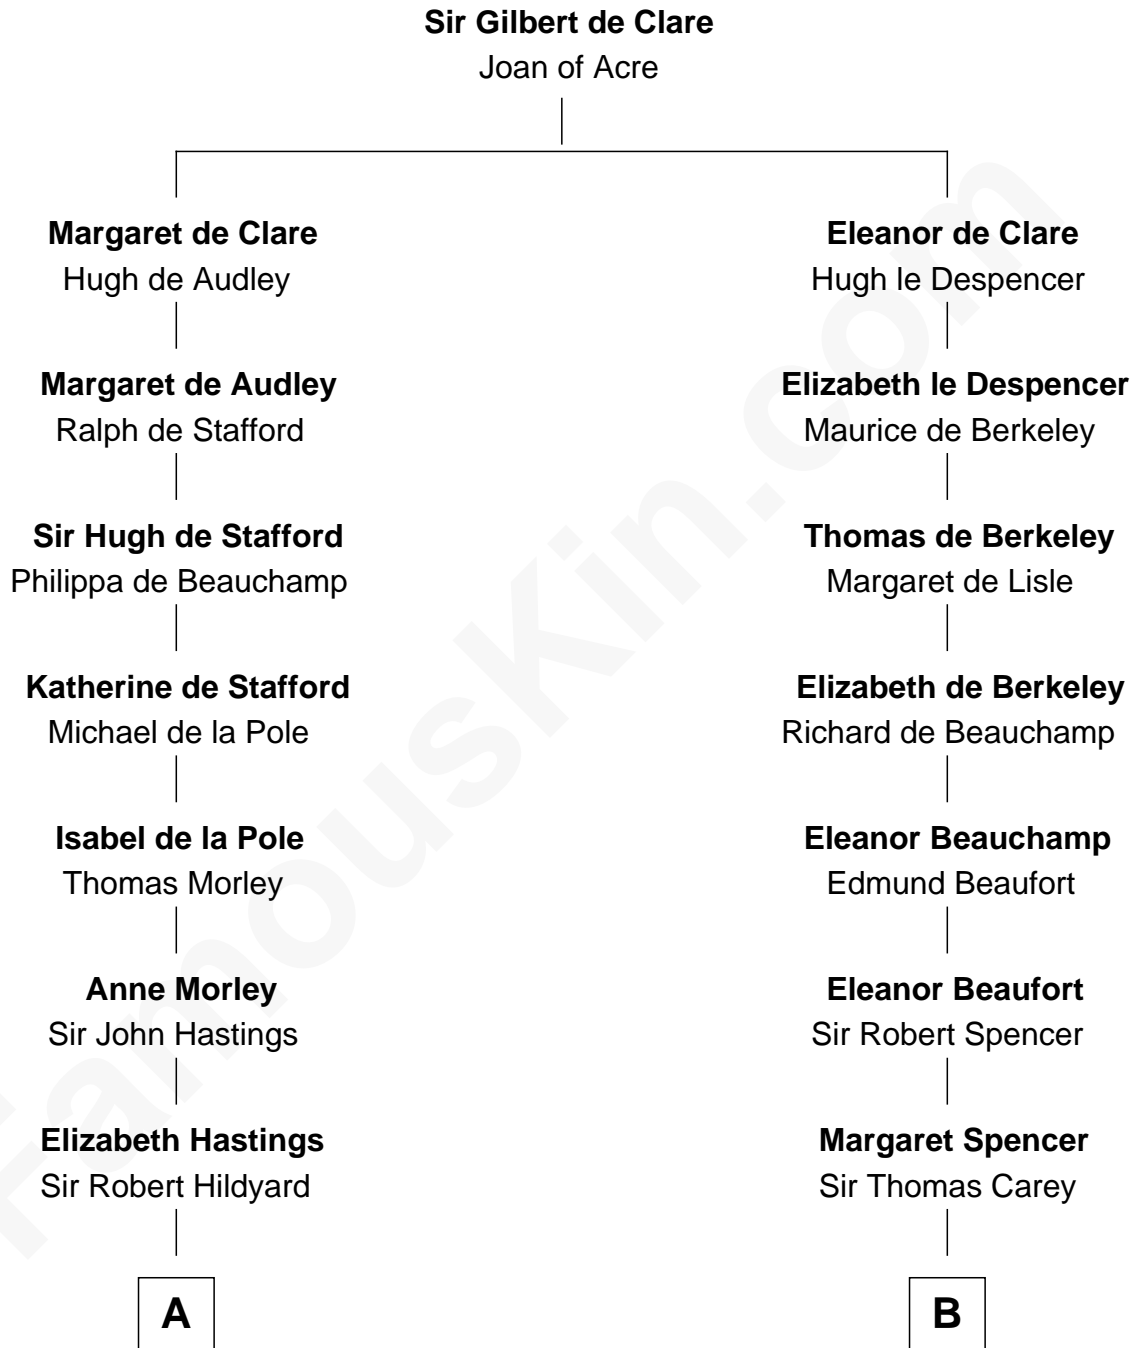

**FamousKin.com**  
**Relationship Chart of**  
**Calvin Coolidge**  
*30th U.S. President*

**16th cousin 5 times removed of**  
**William C. C. Claiborne**  
*1st Governor of Louisiana*

FamousKin.com