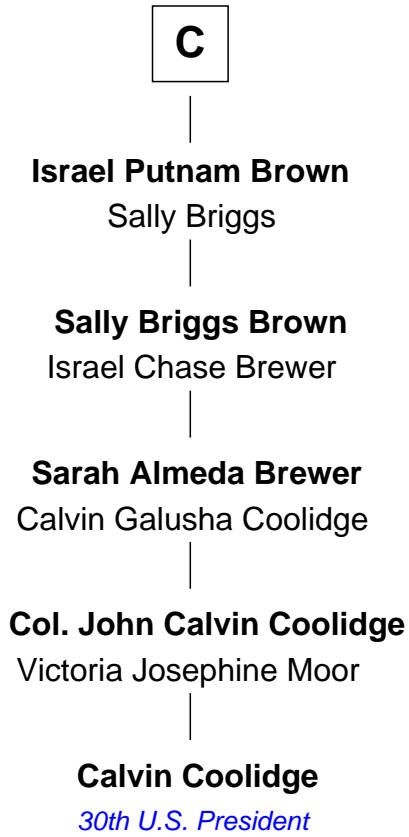

FamousKin.com
Relationship Chart of
Calvin Coolidge
30th U.S. President

16th cousin 5 times removed of
William C. C. Claiborne
1st Governor of Louisiana

Roger de Mortimer
 Joan de Geneville

Sir Edmund Mortimer
 Elizabeth de Badlesmere

Sir Roger de Mortimer
 Philippa de Montagu

Edmund Mortimer
 Philippa Plantagenet

Elizabeth Mortimer
 Sir Henry Percy

Elizabeth Percy
 Sir John Clifford

Mary Clifford
 Sir Philip Wentworth

Elizabeth Wentworth
 Sir Martin de la See

A

Margaret de Mortimer
 Thomas de Berkeley

Maurice de Berkeley
 Elizabeth le Despencer

Thomas de Berkeley
 Margaret de Lisle

Elizabeth de Berkeley
 Richard de Beauchamp

Eleanor Beauchamp
 Edmund Beaufort

Eleanor Beaufort
 Sir Robert Spencer

Margaret Spencer
 Sir Thomas Carey

B

FamousKin.com