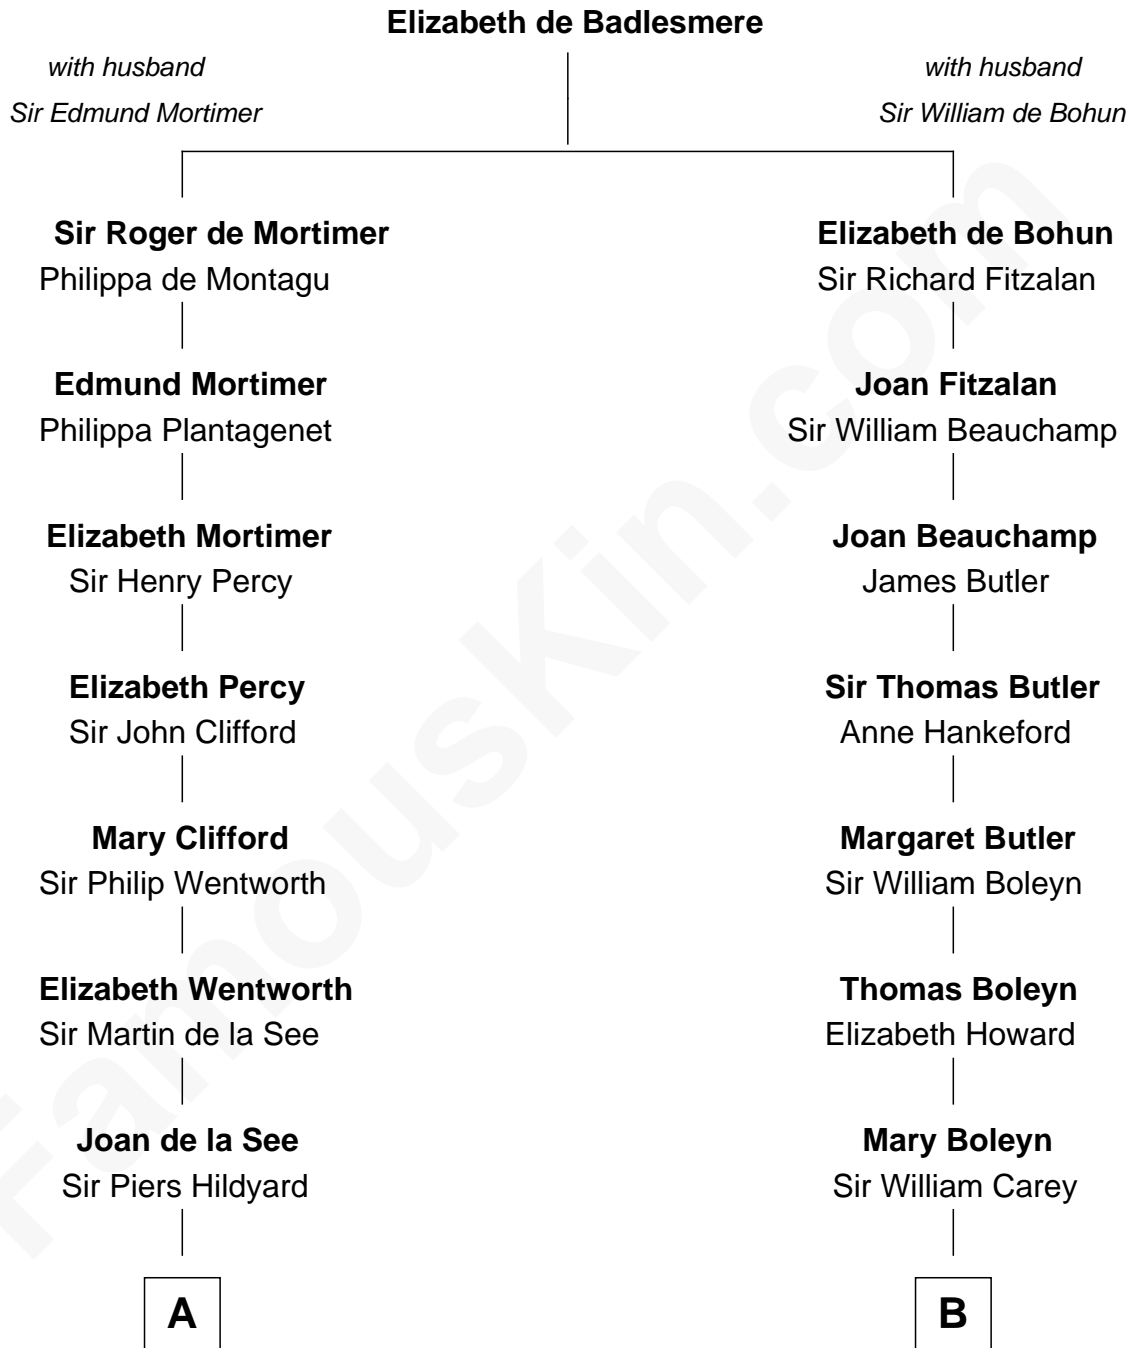

FamousKin.com
Relationship Chart of
Calvin Coolidge
30th U.S. President

15th cousin 5 times removed of
William C. C. Claiborne
1st Governor of Louisiana

C

—
Sally Briggs Brown

Israel Chase Brewer

—
Sarah Almeda Brewer

Calvin Galusha Coolidge

—
Col. John Calvin Coolidge

Victoria Josephine Moor

—
Calvin Coolidge

30th U.S. President

FamousKin.com