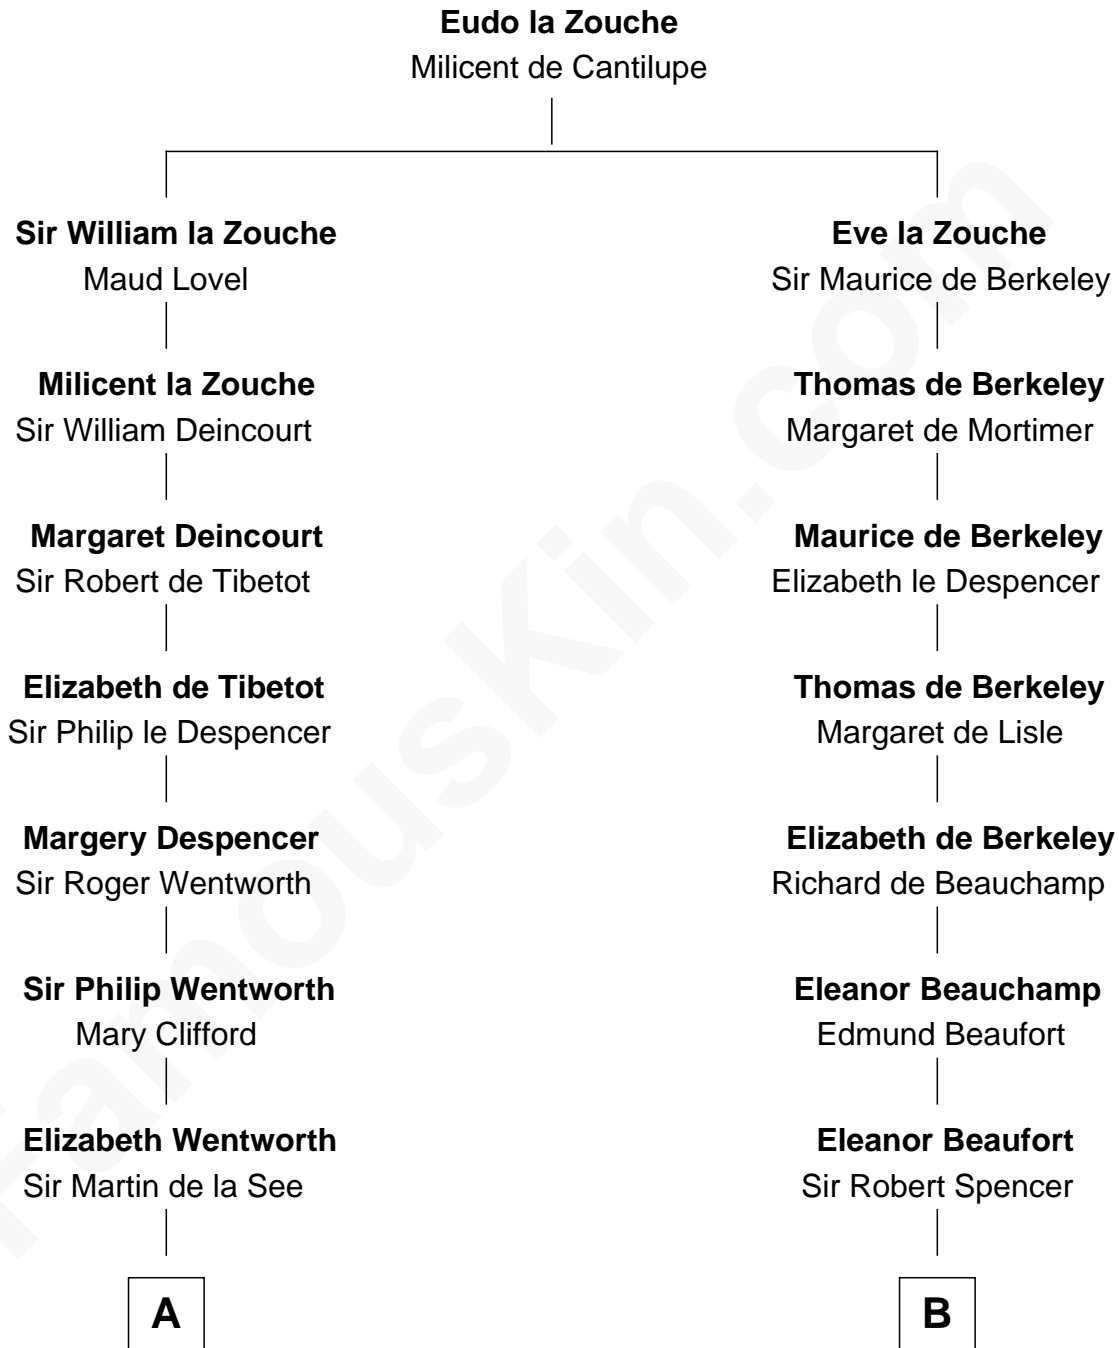

**FamousKin.com**  
**Relationship Chart of**  
**Calvin Coolidge**  
*30th U.S. President*

17th cousin 4 times removed of  
**William C. C. Claiborne**  
*1st Governor of Louisiana*

FamousKin.com