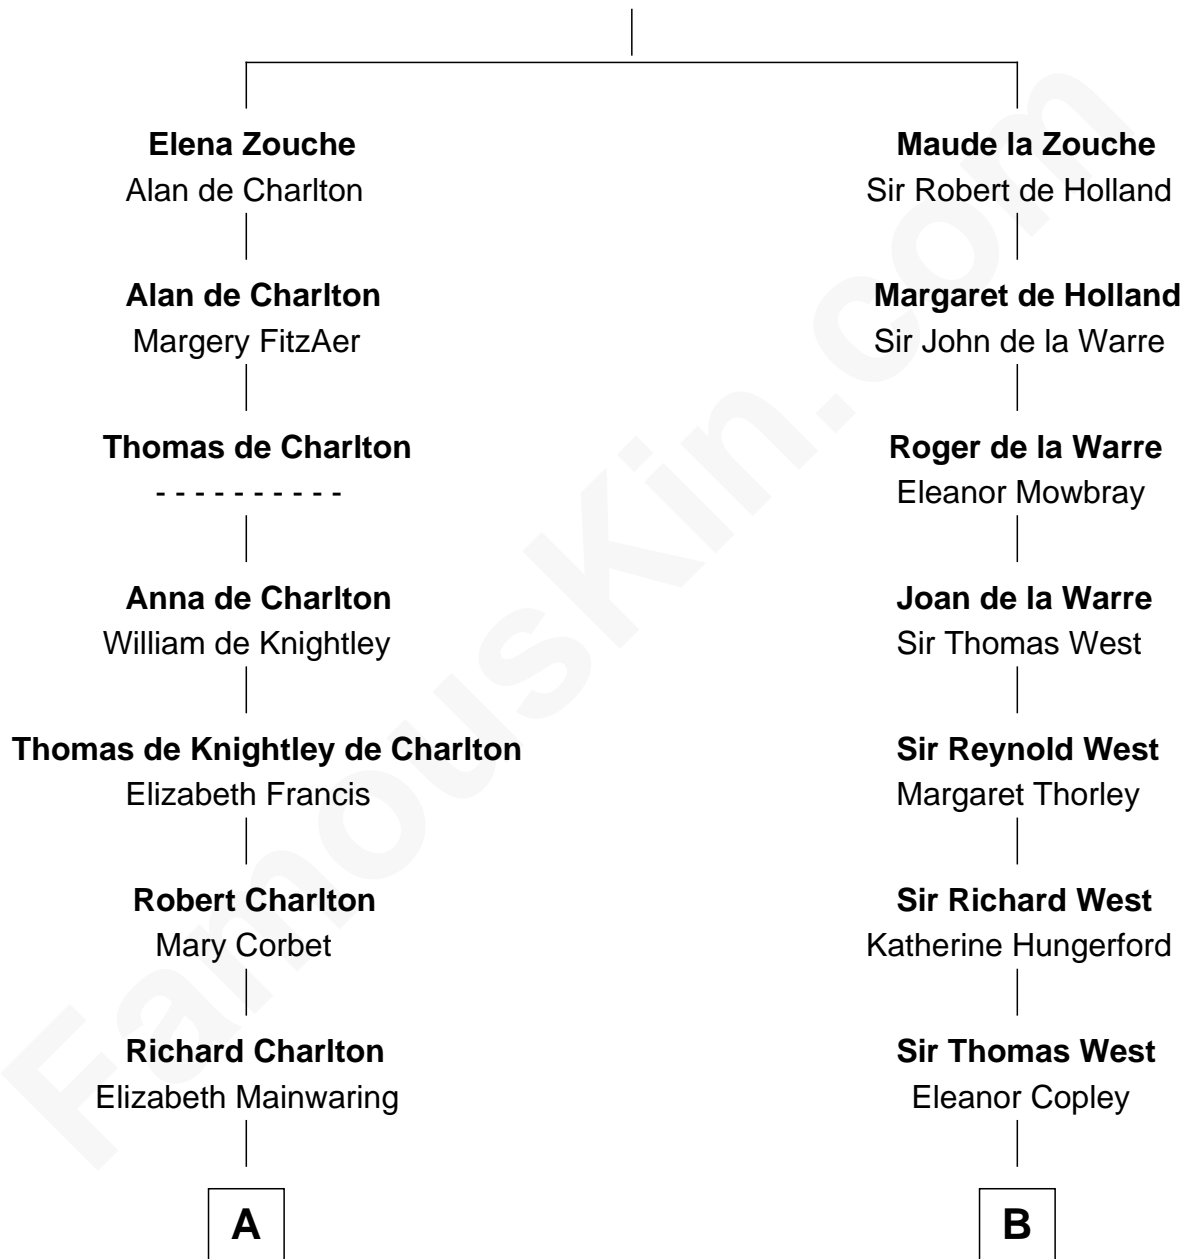

FamousKin.com Relationship Chart of

Calvin Coolidge

30th U.S. President

16th cousin 4 times removed of

William C. C. Claiborne

1st Governor of Louisiana

Sir Alan la Zouche

Eleanor de Segrave

C

—
Mary Davis

John Dunlap Moor

—
Hiram Dunlap Moor

Abigail Pinney Franklin

—
Victoria Josephine Moor

Col. John Calvin Coolidge

—
Calvin Coolidge

30th U.S. President

FamousKin.com