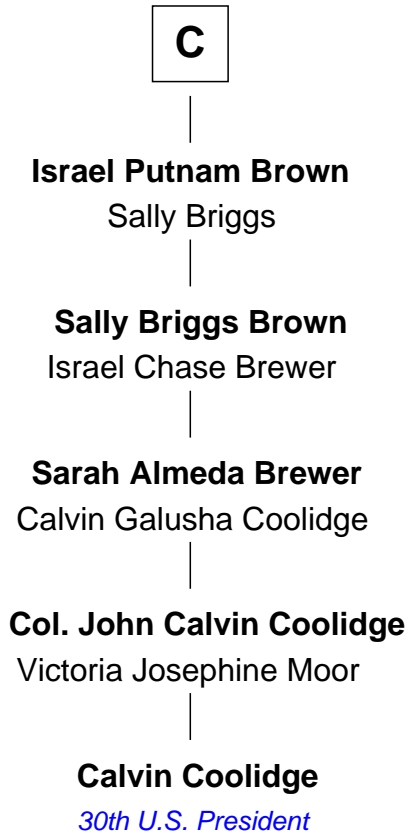

FamousKin.com
Relationship Chart of
Calvin Coolidge
30th U.S. President

16th cousin 5 times removed of
William C. C. Claiborne
1st Governor of Louisiana

Sir Hugh le Despencer
 Isabella de Beauchamp

Sir Philip le Despencer
 Margaret de Goushill

Hugh le Despencer
 Eleanor de Clare

Sir Philip le Despencer
 Joan de Cobham

Elizabeth le Despencer
 Maurice de Berkeley

Sir Philip le Despencer
 Elizabeth - - - - -

Thomas de Berkeley
 Margaret de Lisle

Sir Philip le Despencer
 Elizabeth de Tibetot

Elizabeth de Berkeley
 Richard de Beauchamp

Margery Despencer
 Sir Roger Wentworth

Eleanor Beauchamp
 Edmund Beaufort

Sir Philip Wentworth
 Mary Clifford

Eleanor Beaufort
 Sir Robert Spencer

Elizabeth Wentworth
 Sir Martin de la See

Margaret Spencer
 Sir Thomas Carey

A

B

FamousKin.com