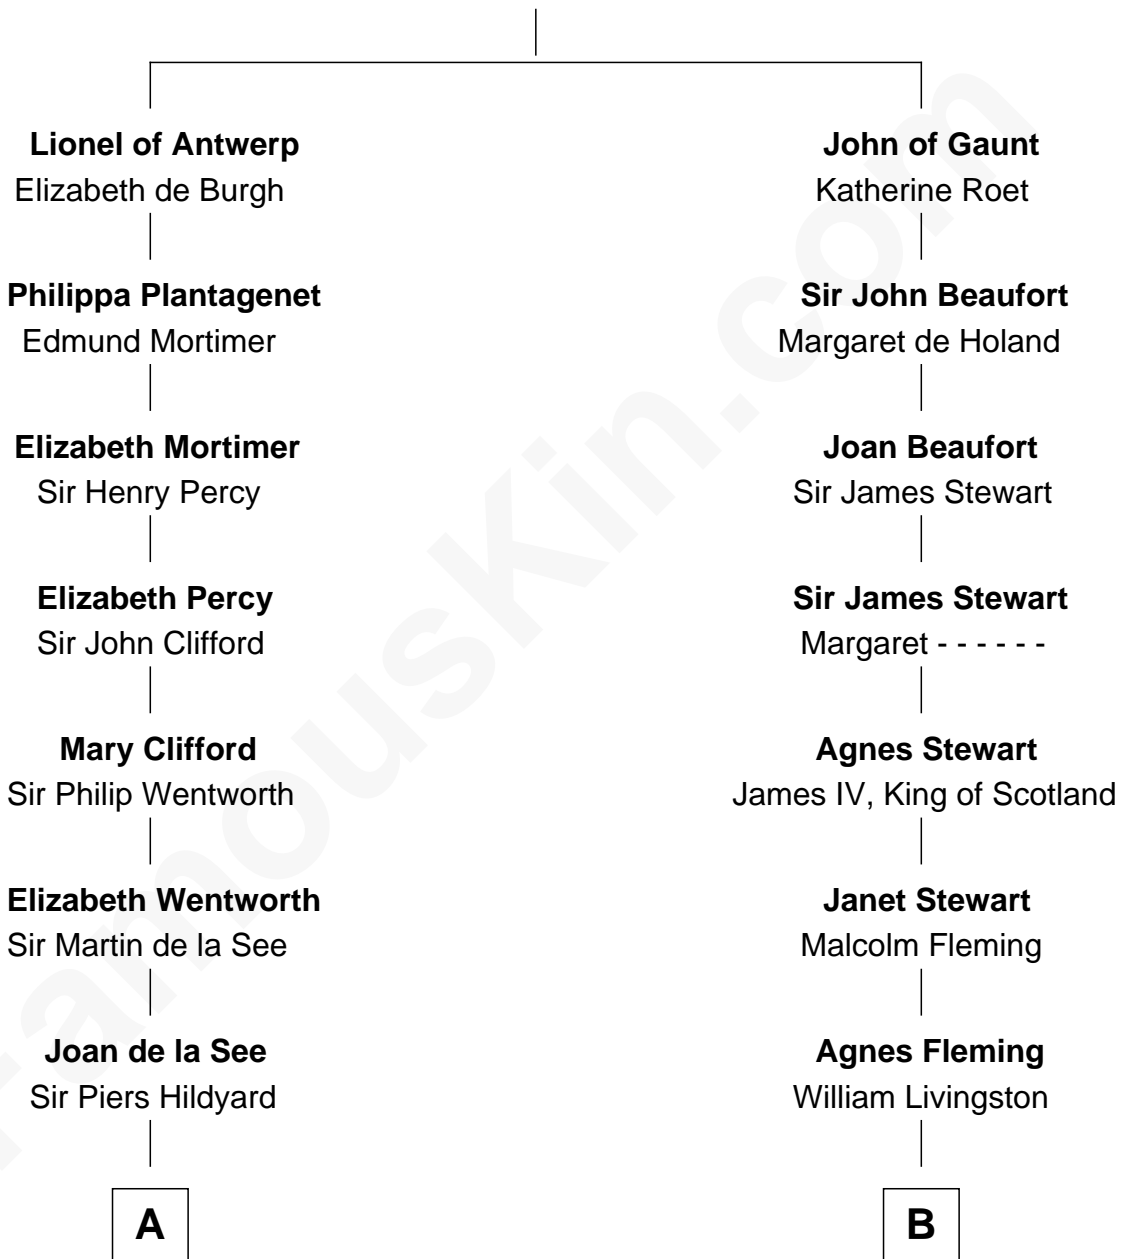

FamousKin.com Relationship Chart of

Calvin Coolidge

30th U.S. President

19th cousin 1 time removed of

Howard Dean

79th Governor of Vermont

Edward III, King of England

Philippa of Hainault

C

Sally Briggs Brown
Israel Chase Brewer

Sarah Almeda Brewer
Calvin Galusha Coolidge

Col. John Calvin Coolidge
Victoria Josephine Moor

Calvin Coolidge
30th U.S. President

D

James William Maitland
Sylvia Wigglesworth

Andrea Belden Maitland
Howard Brush Dean

Howard Dean
79th Governor of Vermont

FamousKin.com