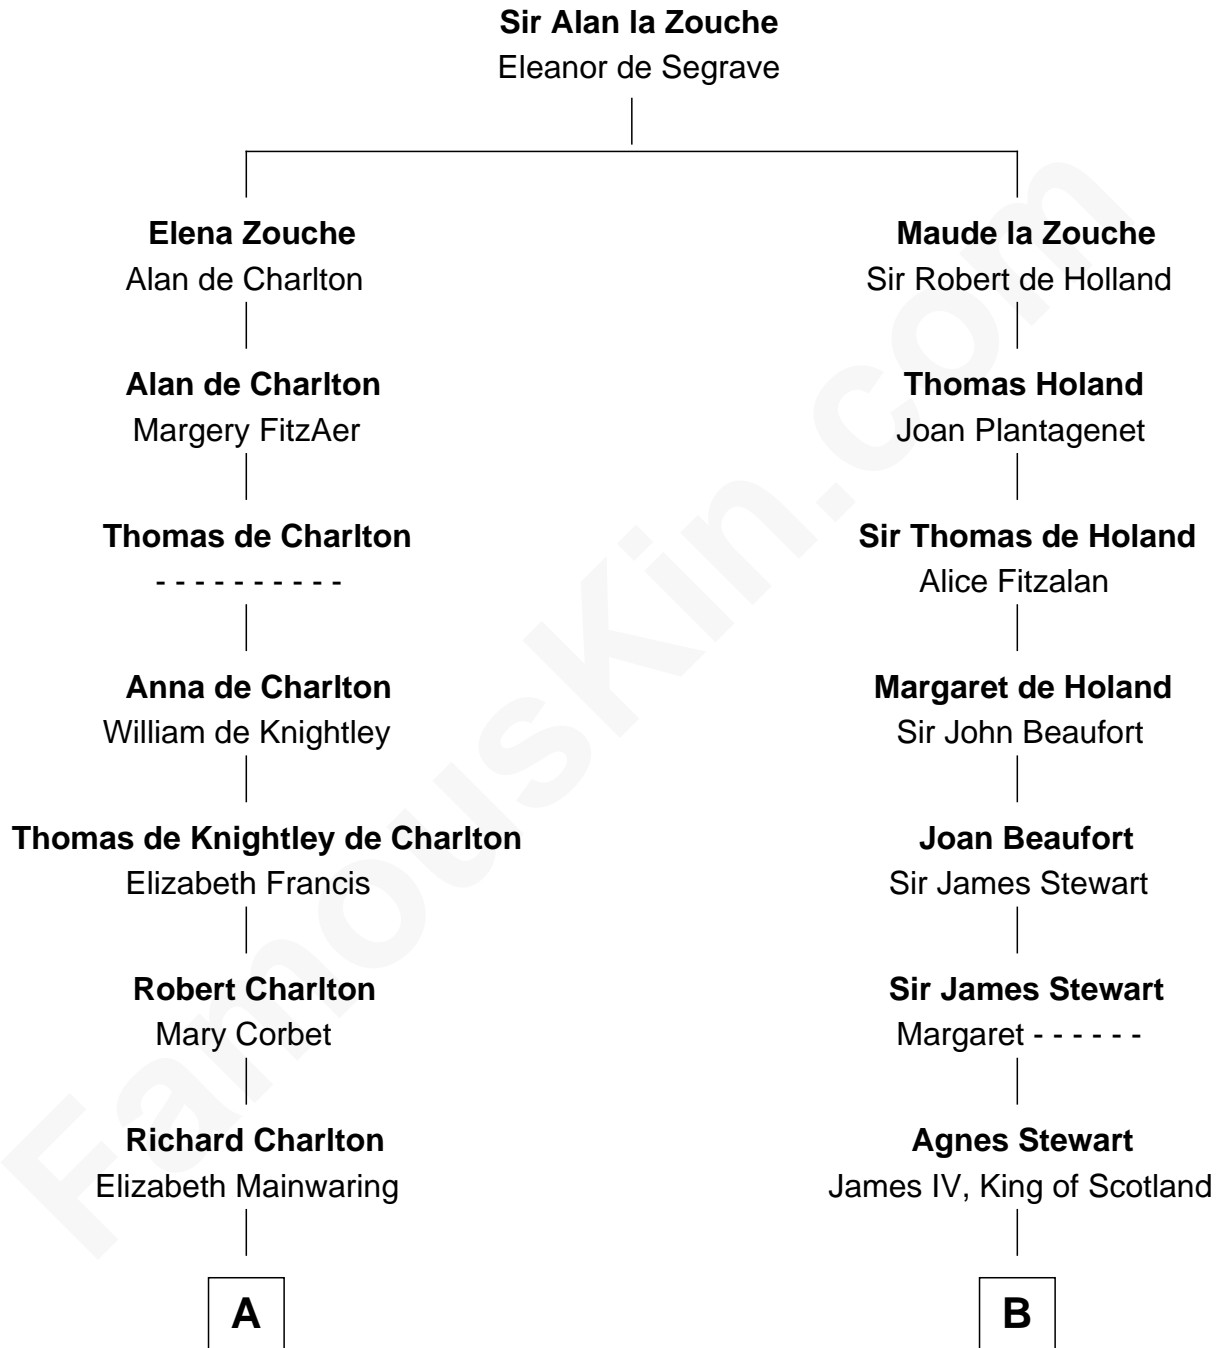

FamousKin.com Relationship Chart of

Calvin Coolidge

30th U.S. President

20th cousin 1 time removed of

Howard Dean

79th Governor of Vermont

C

Mary Davis
John Dunlap Moor

Hiram Dunlap Moor
Abigail Pinney Franklin

Victoria Josephine Moor
Col. John Calvin Coolidge

Calvin Coolidge
30th U.S. President

D

James William Maitland
Agnes Jane O'Reilly

Thomas A. Maitland
Helen Abby Van Voorhis

James William Maitland
Sylvia Wigglesworth

Andrea Belden Maitland
Howard Brush Dean

Howard Dean
79th Governor of Vermont