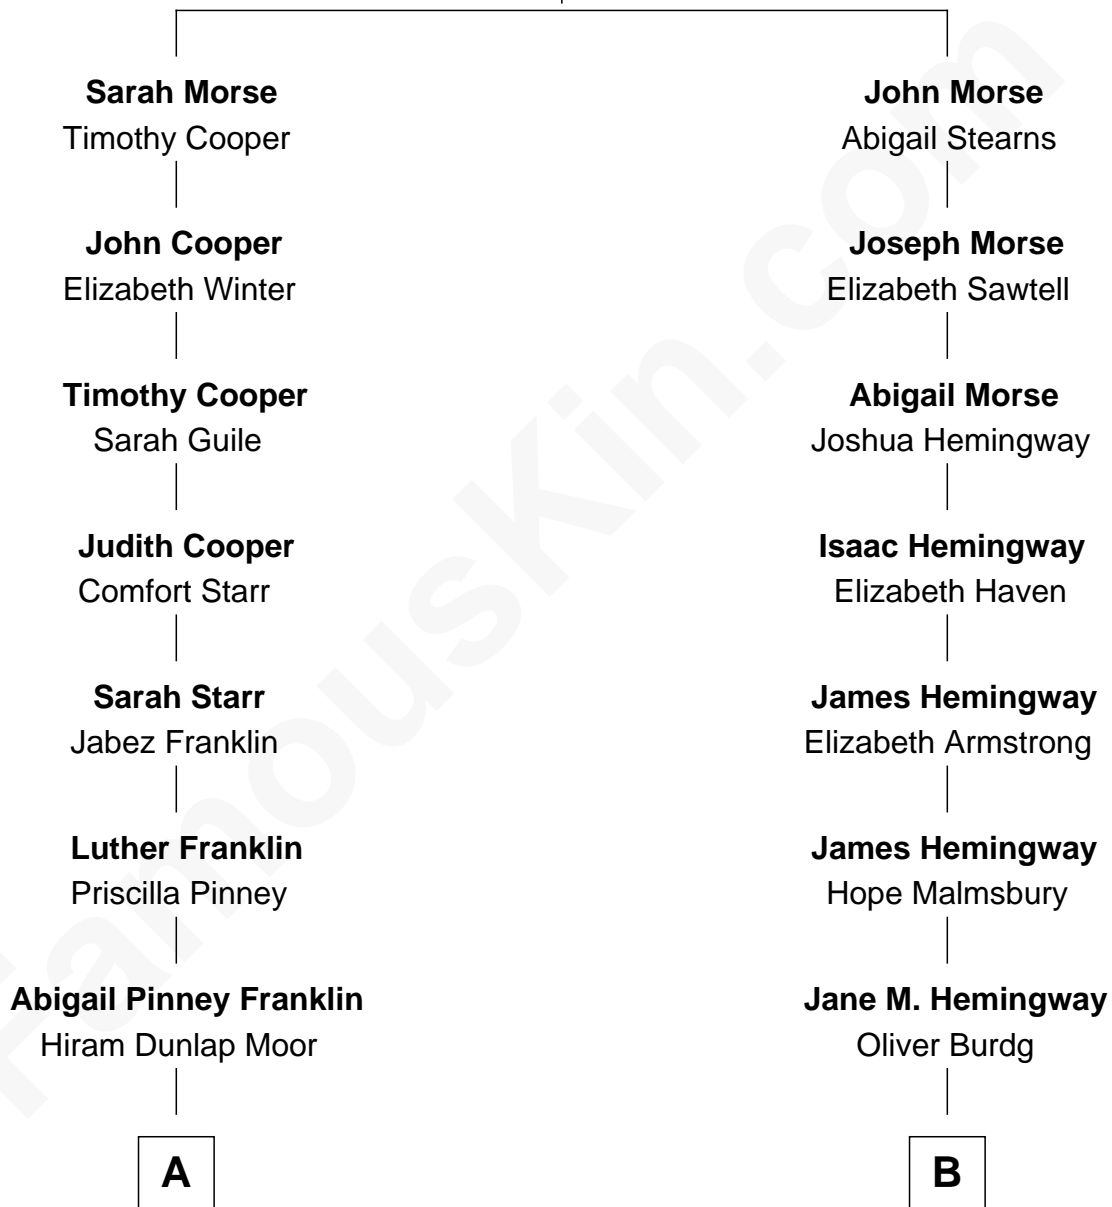

FamousKin.com Relationship Chart of

Calvin Coolidge

30th U.S. President

8th cousin 1 time removed of

Richard Nixon

37th U.S. President

Joseph Morse

Esther Pierce

A

Victoria Josephine Moor
Col. John Calvin Coolidge

Calvin Coolidge
30th U.S. President

B

Almira Park Burdg
Franklin Milhous

Hannah Milhous
Francis Anthony Nixon

Richard Nixon
37th U.S. President

FamousKin.com