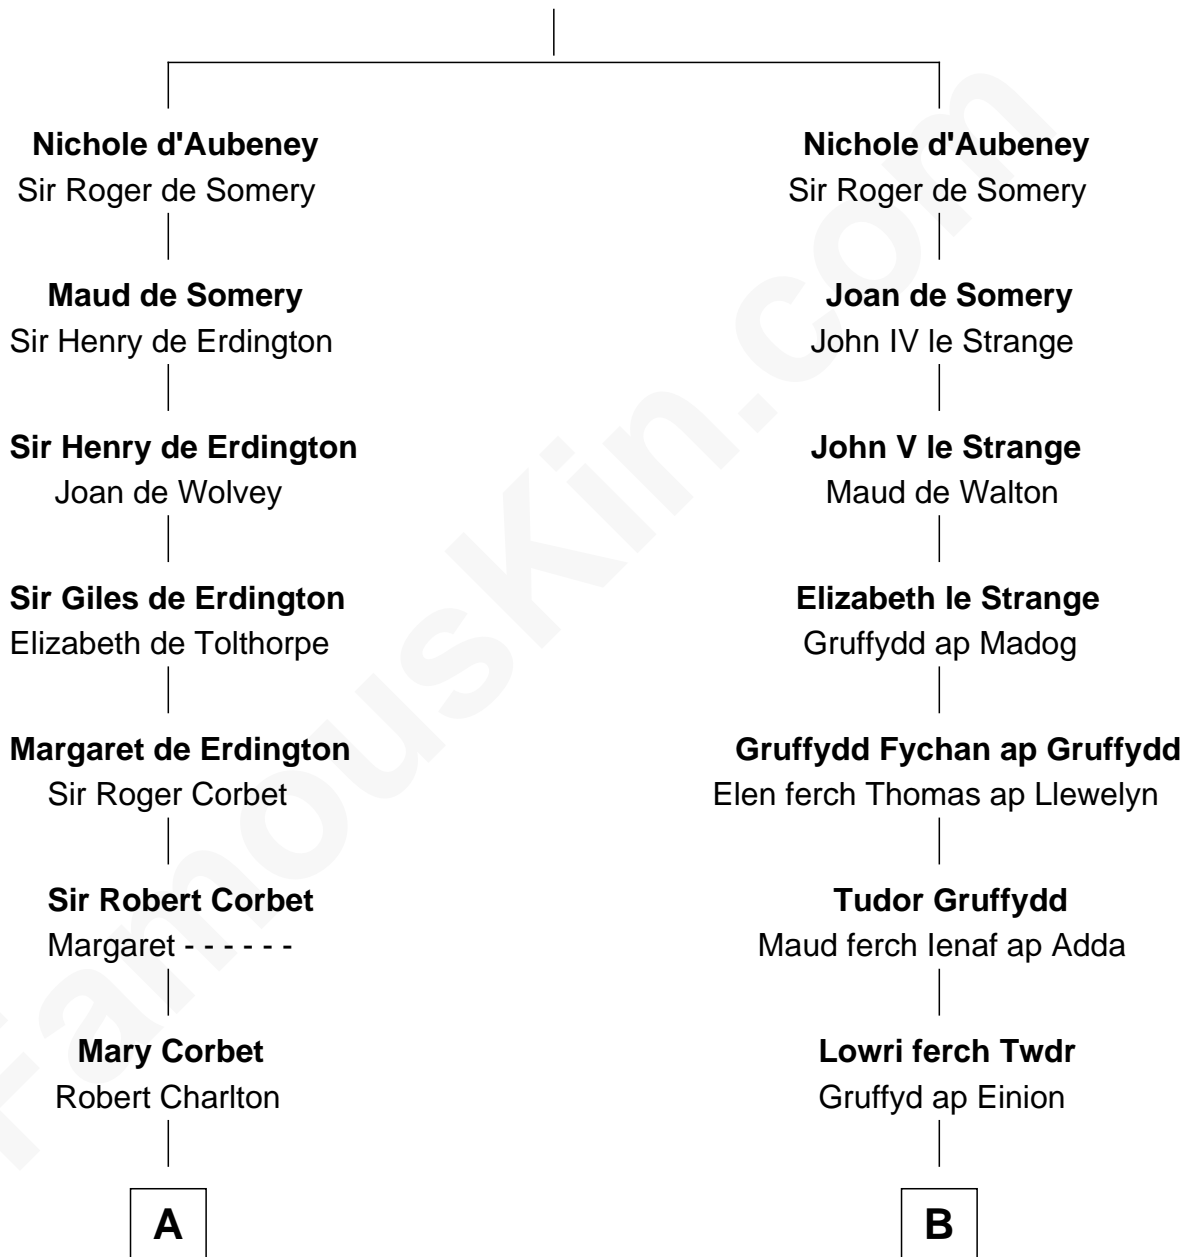

FamousKin.com Relationship Chart of

Calvin Coolidge

30th U.S. President

21st cousin of

Humphrey Bogart

Movie Actor

William d'Aubenev

Mabel of Chester

C

Nathaniel Davis

Lydia Harwood

Mary Davis

John Dunlap Moor

Hiram Dunlap Moor

Abigail Pinney Franklin

Victoria Josephine Moor