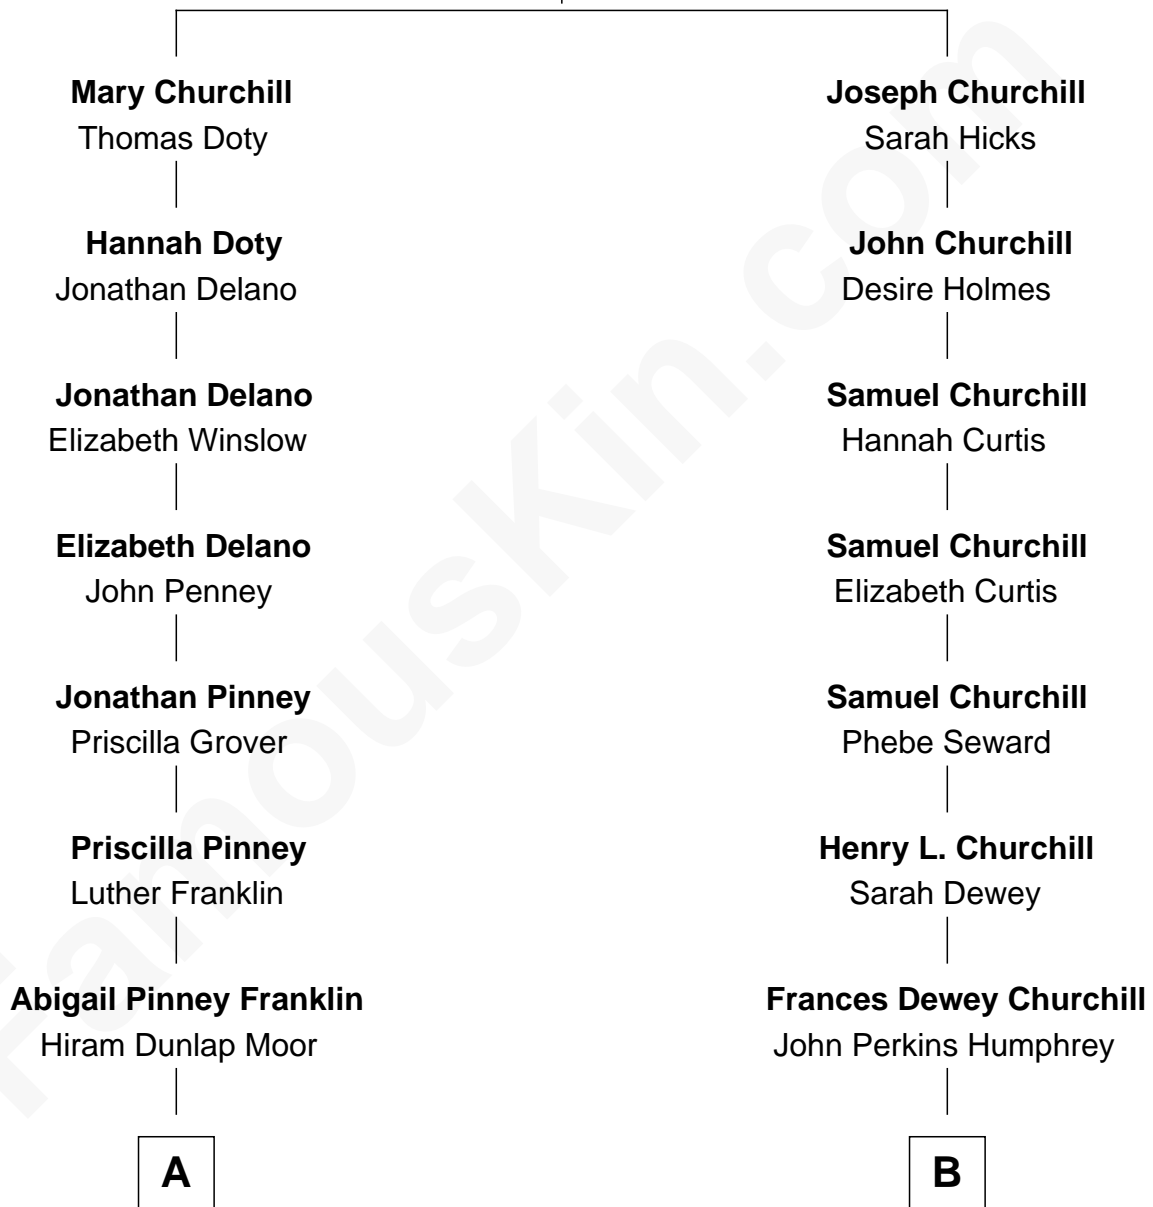

FamousKin.com Relationship Chart of

Calvin Coolidge

30th U.S. President

8th cousin of

Humphrey Bogart

Movie Actor

John Churchill

Hannah Pontus

A

Victoria Josephine Moor
Col. John Calvin Coolidge

Calvin Coolidge
30th U.S. President

B

Maud Humphrey
Dr. Belmont Deforest Bogart

Humphrey Bogart
Movie Actor

FamousKin.com