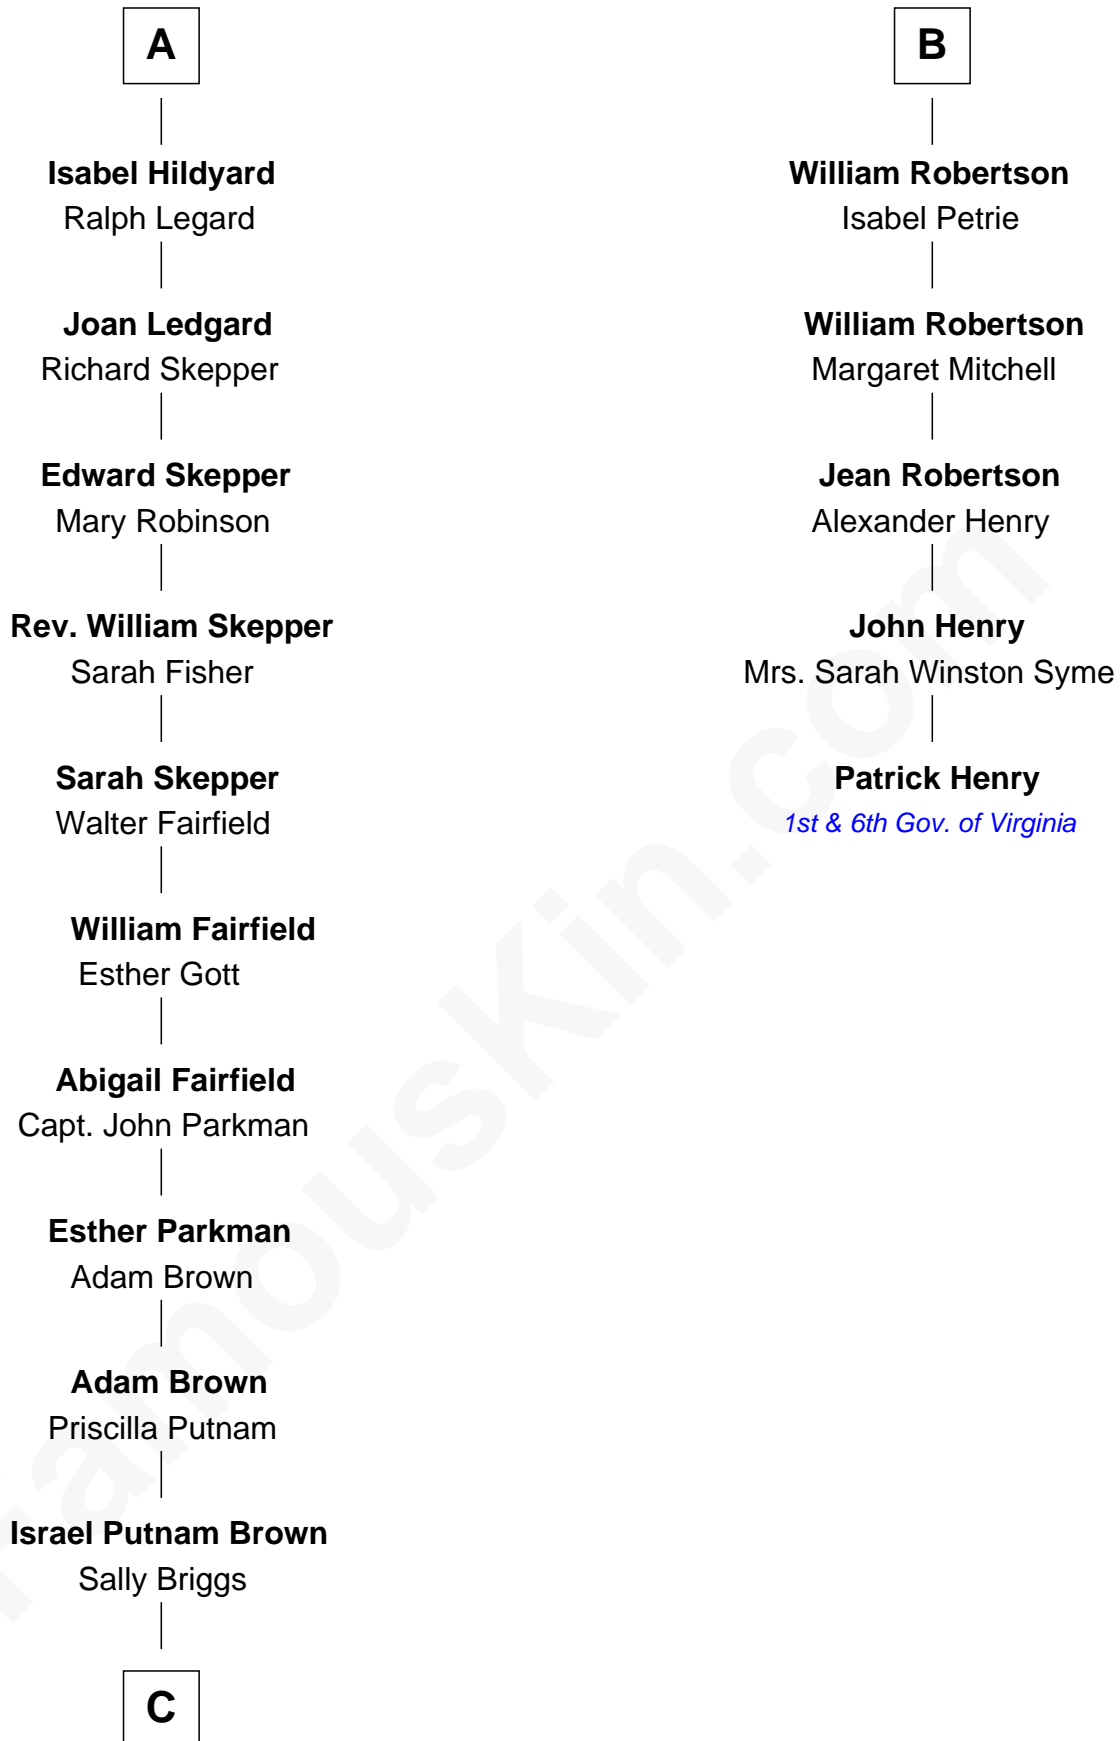

# FamousKin.com Relationship Chart of

**Calvin Coolidge**

*30th U.S. President*

11th cousin 9 times removed of

**Patrick Henry**

*1st and 6th Governor of Virginia*

**Edward III, King of England**

Philippa of Hainault

**C**

—  
**Sally Briggs Brown**

Israel Chase Brewer

—  
**Sarah Almeda Brewer**

Calvin Galusha Coolidge

—  
**Col. John Calvin Coolidge**

Victoria Josephine Moor

—  
**Calvin Coolidge**

*30th U.S. President*

FamousKin.com