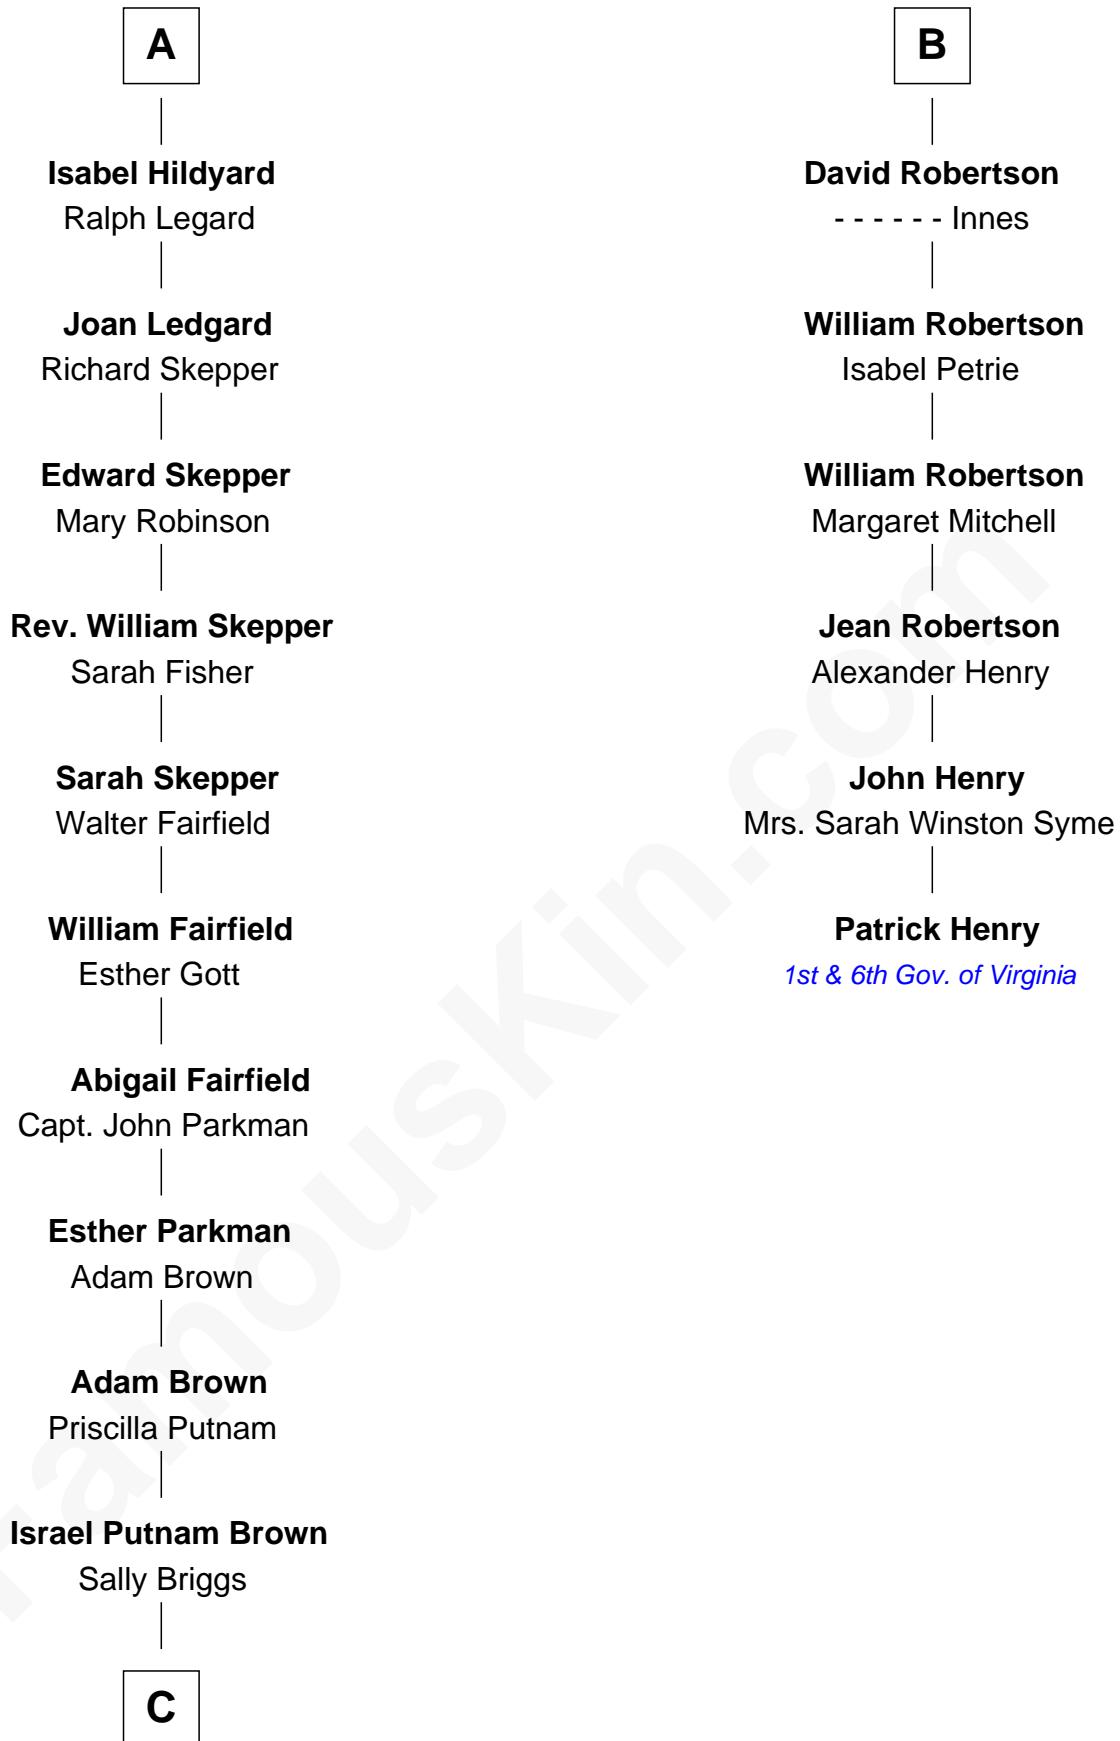

**Mary Clifford**

Sir Philip Wentworth

**Elizabeth Wentworth**

Sir Martin de la See

**Joan de la See**

Sir Piers Hildyard

**A**

**Eleanor Plantagenet**

Richard Fitzalan

**Alice Fitzalan**

Sir Thomas de Holand

**Margaret de Holand**

Sir John Beaufort

**Joan Beaufort**

Sir James Stewart

**John Stewart**

Eleanor Sinclair

**Elizabeth Stewart**

Alexander Robertson

**John Robertson**

Margaret Crichton

**B**

**C**

—  
**Sally Briggs Brown**

Israel Chase Brewer

—  
**Sarah Almeda Brewer**

Calvin Galusha Coolidge

—  
**Col. John Calvin Coolidge**

Victoria Josephine Moor

—  
**Calvin Coolidge**

*30th U.S. President*

FamousKin.com